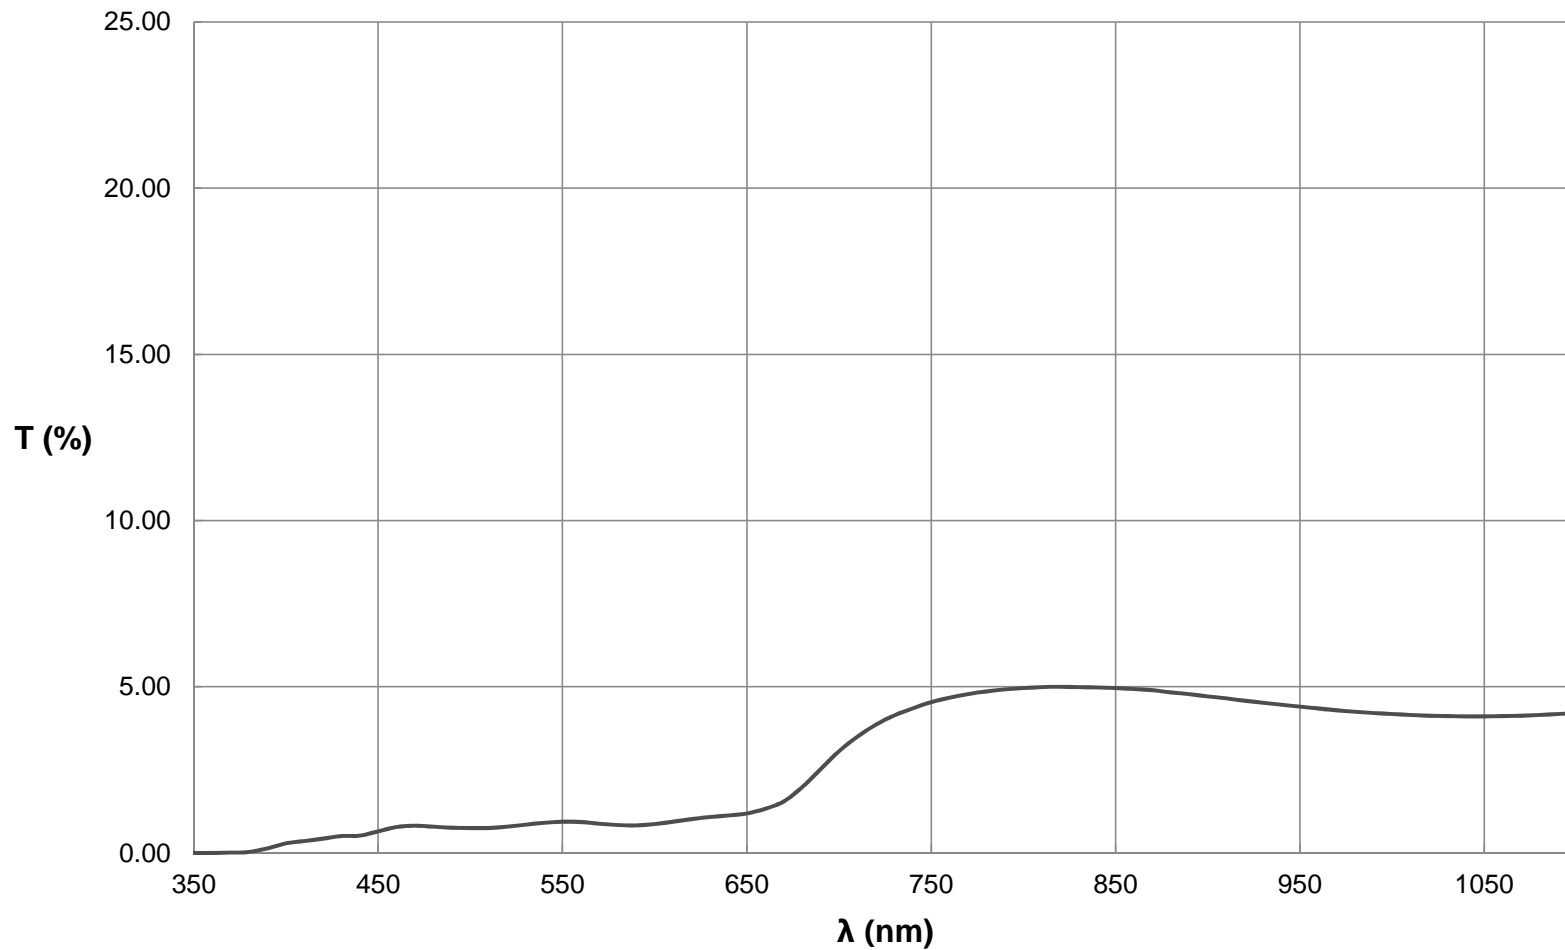

# Machine Vision ND 2.0 Filter Coating Curve

Machine Vision ND 2.0 Filter, 1% Average Transmission (425nm-675nm)  
FOR REFERENCE ONLY

© COPYRIGHT 2020 EDMUND OPTICS, INC. ALL RIGHTS RESERVED