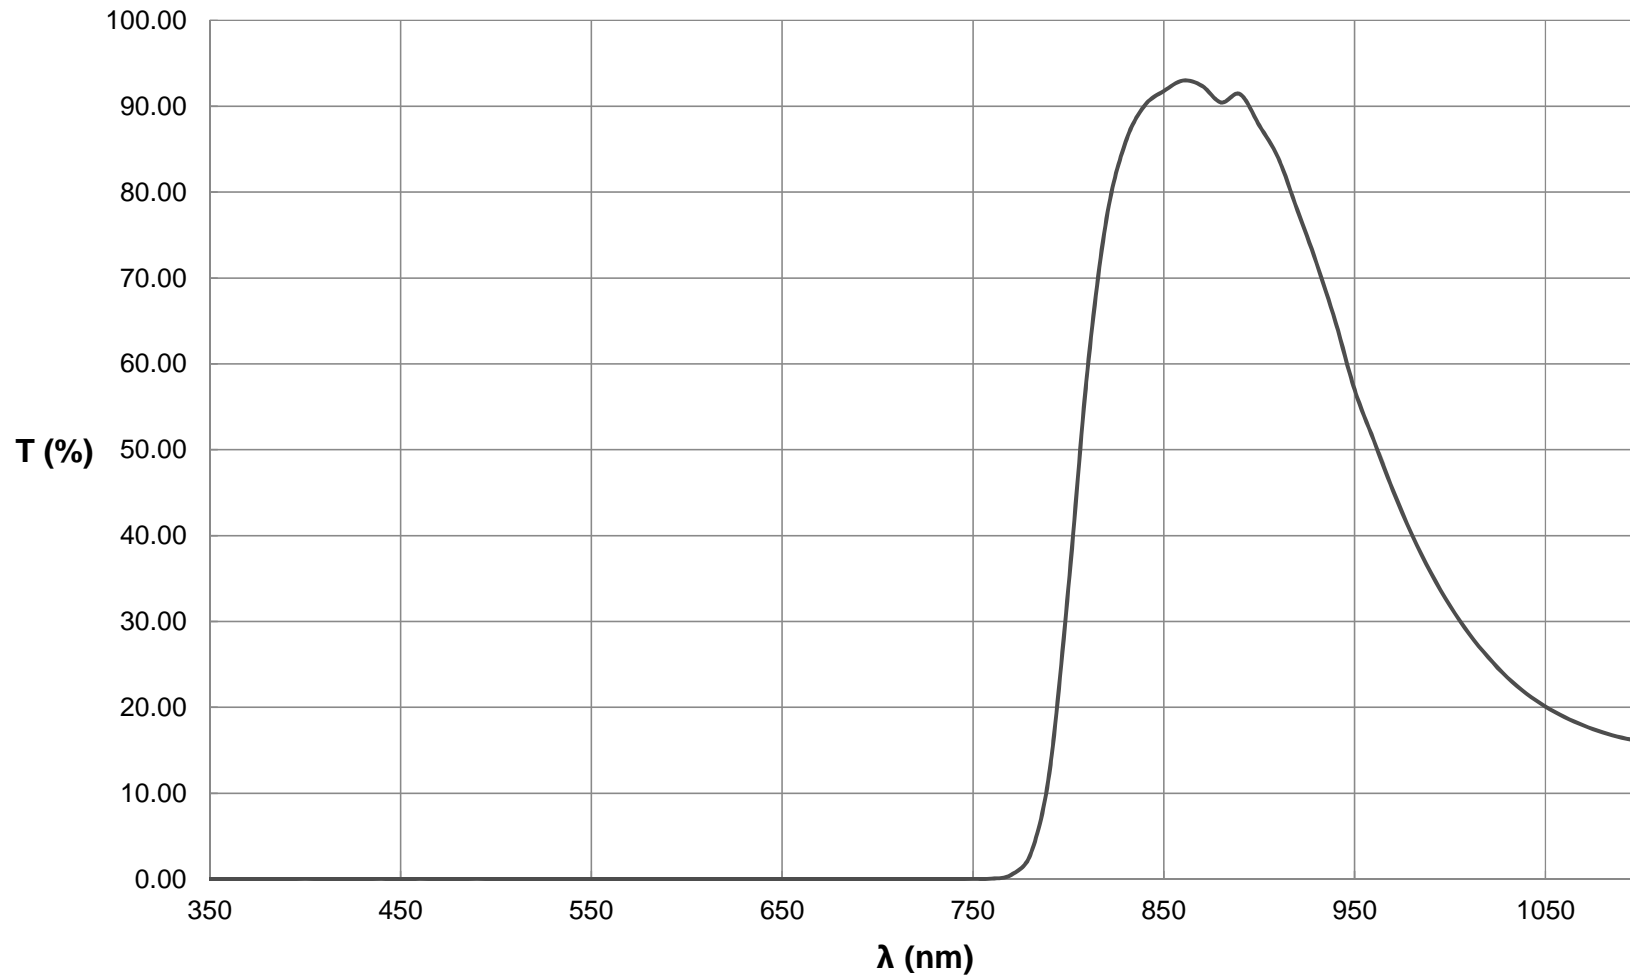

850nm Machine Vision Bandpass Filter Coating Curve

Near-IR Machine Vision Bandpass Filter, 850nm
FOR REFERENCE ONLY

© COPYRIGHT 2020 EDMUND OPTICS, INC. ALL RIGHTS RESERVED