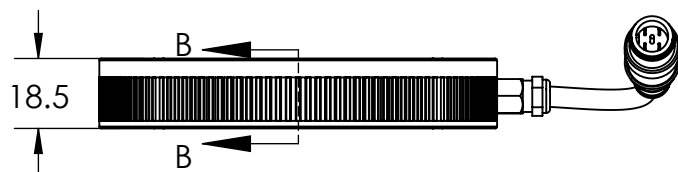

REVISIONS

ZONE	REV.	DESCRIPTIONS	DATE	APP.
------	------	--------------	------	------

M12 CONNECTOR
70CM CABLE

SECTION B-B

MALE

PIN 1	BROWN	24V
PIN 2	WHITE	-
PIN 3	BLUE	GND
PIN 4	BLACK	-
PIN 5	GRAY	-

DESIGN BY	NIZAM
CHECK BY	KB TAN
DATE	21/2/2022
MATERIAL	-
FINISHING	-
QTY	-

UNIT:	MM
REVISION:	03
SCALE:	1:2

PRODUCT SERIES: MLSW SERIES

TITLE	DRAWING LAYOUT
PART NO	MLSW-15-100-4-X-24V
DWG NO	-