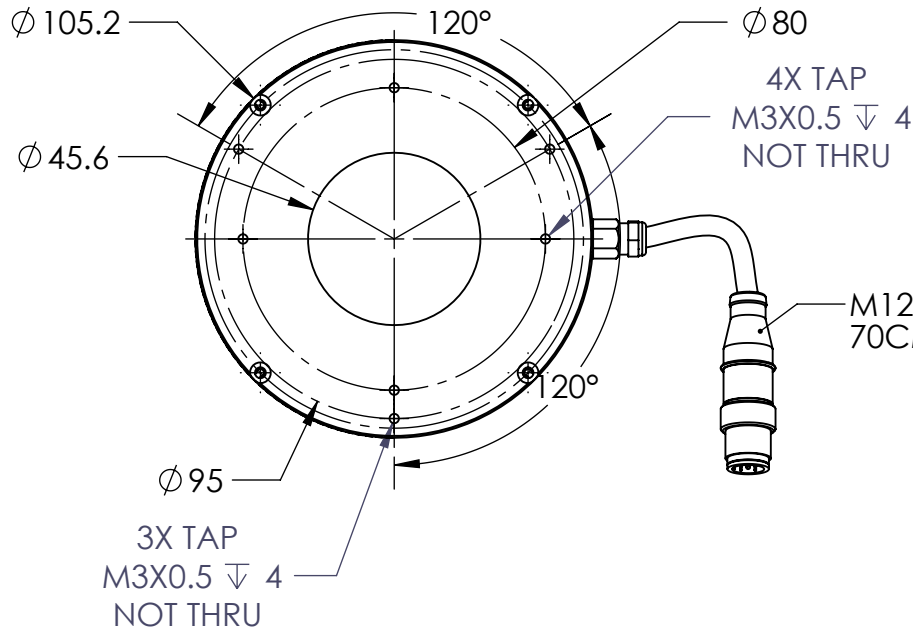

REVISIONS

ZONE	REV.	DESCRIPTIONS	DATE	APP.
------	------	--------------	------	------

M12 CONNECTOR
70CM CABLE

SECTION B-B

MALE

PIN 1	BROWN	24V
PIN 2	WHITE	-
PIN 3	BLUE	GND
PIN 4	BLACK	-
PIN 5	GRAY	-

DESIGN BY	NIZAM
CHECK BY	KB TAN
DATE	21/2/2022
MATERIAL	-
FINISHING	-
QTY	-

UNIT:	MM
REVISION:	03
SCALE:	1:2

PRODUCT SERIES: MLSW SERIES

TITLE	DRAWING LAYOUT
PART NO	MLSW-15-100-4-X-24V
DWG NO	-