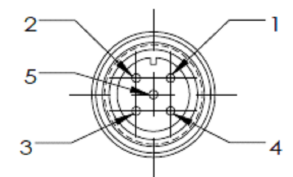

REVISIONS

ZONE	REV.	DESCRIPTIONS	DATE	APP.
------	------	--------------	------	------

M12 CONNECTOR
70CM CABLE

SECTION B-B

MALE

PIN 1	BROWN	24V
PIN 2	WHITE	-
PIN 3	BLUE	GND
PIN 4	BLACK	-
PIN 5	GRAY	-

DESIGN BY	NIZAM
CHECK BY	KB TAN
DATE	21/2/2022
MATERIAL	-
FINISHING	-
QTY	-

UNIT:	MM
REVISION:	03
SCALE:	1:2

PRODUCT SERIES: MLSW SERIES

TITLE	DRAWING LAYOUT
PART NO	MLSW-15-100-4-X-24V
DWG NO	-