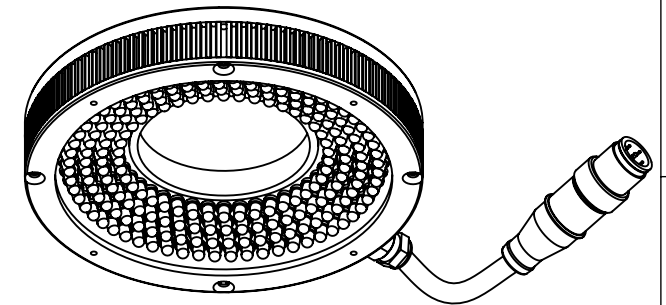

REVISIONS

ZONE	REV.	DESCRIPTIONS	DATE	APP.
------	------	--------------	------	------

M12 CONNECTOR
70CM CABLE

SECTION B-B

MALE

PIN 1	BROWN	24V
PIN 2	WHITE	-
PIN 3	BLUE	GND
PIN 4	BLACK	-
PIN 5	GRAY	-

DESIGN BY	NIZAM
CHECK BY	KB TAN
DATE	21/2/2022
MATERIAL	-
FINISHING	-
QTY	-

UNIT:	MM
REVISION:	03
SCALE:	1:2

PRODUCT SERIES: MLSW SERIES

TITLE	DRAWING LAYOUT
PART NO	MLSW-15-100-4-X-24V
DWG NO	-