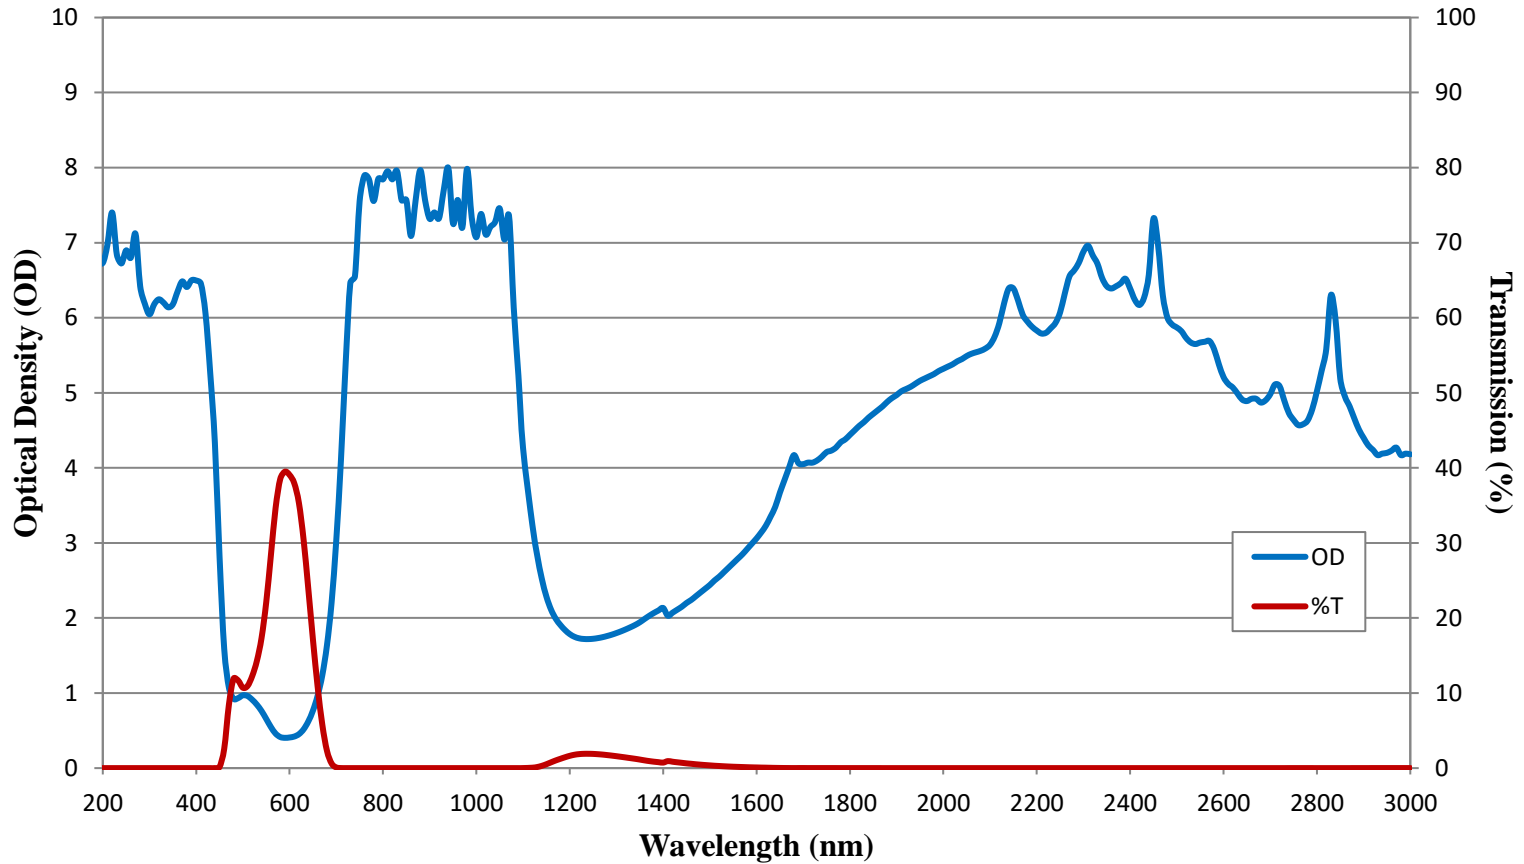

Performance Curve

Edmund Optics Inc.
USA | Asia | Europe

LS21 Laser Safety Eyewear OD/Transmission FOR REFERENCE ONLY

PERFORMANCE CURVE