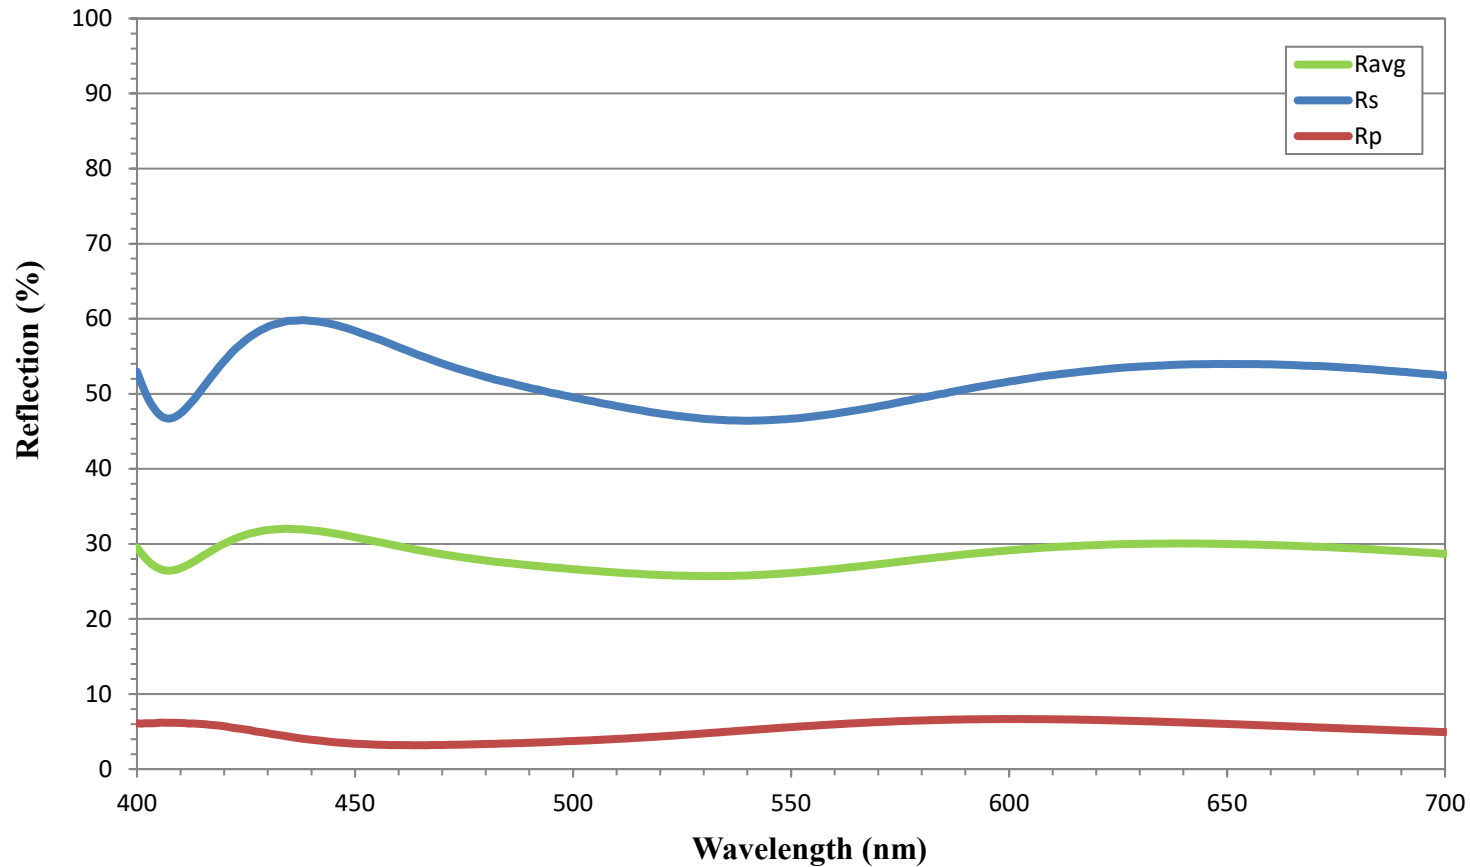

## 30R/70T Standard Cube Beamsplitter Coating Reflectivity Performance FOR REFERENCE ONLY

COATING CURVE

## 30R/70T Standard Cube Beamsplitter Coating Transmission Performance FOR REFERENCE ONLY