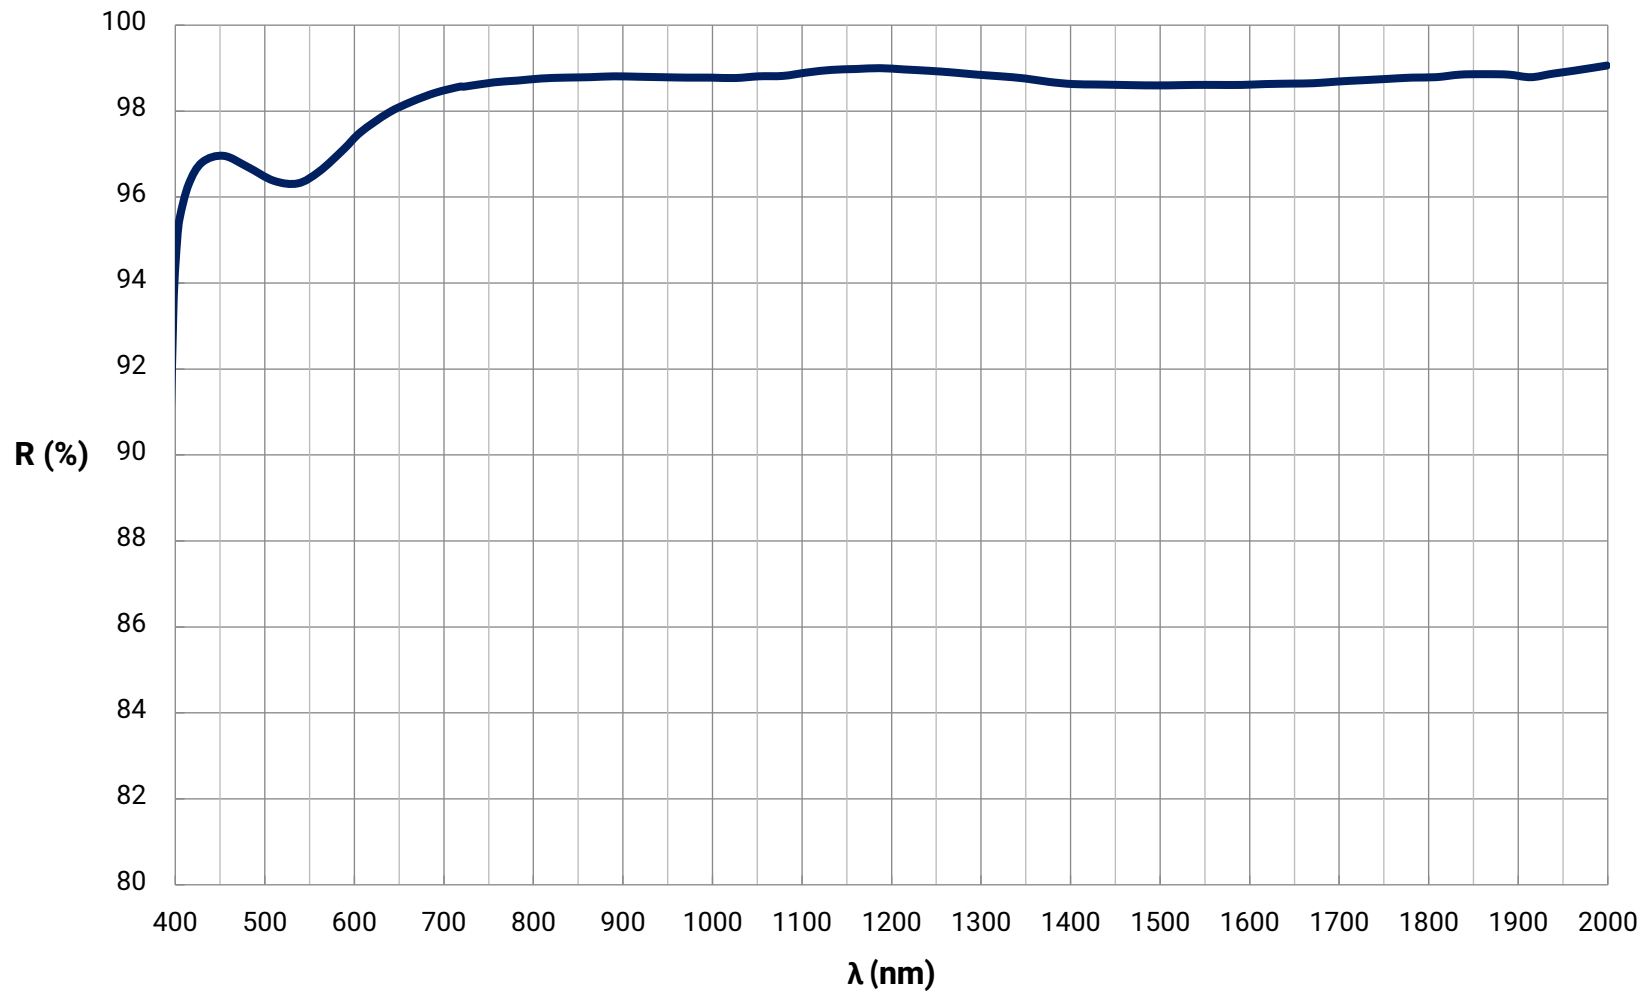

ScannerMAX Protected Silver Curve

ScannerMAX Protected Silver Galvanometer Mirrors

Typical Reflectivity Curve

© COPYRIGHT 2020 EDMUND OPTICS, INC. ALL RIGHTS RESERVED