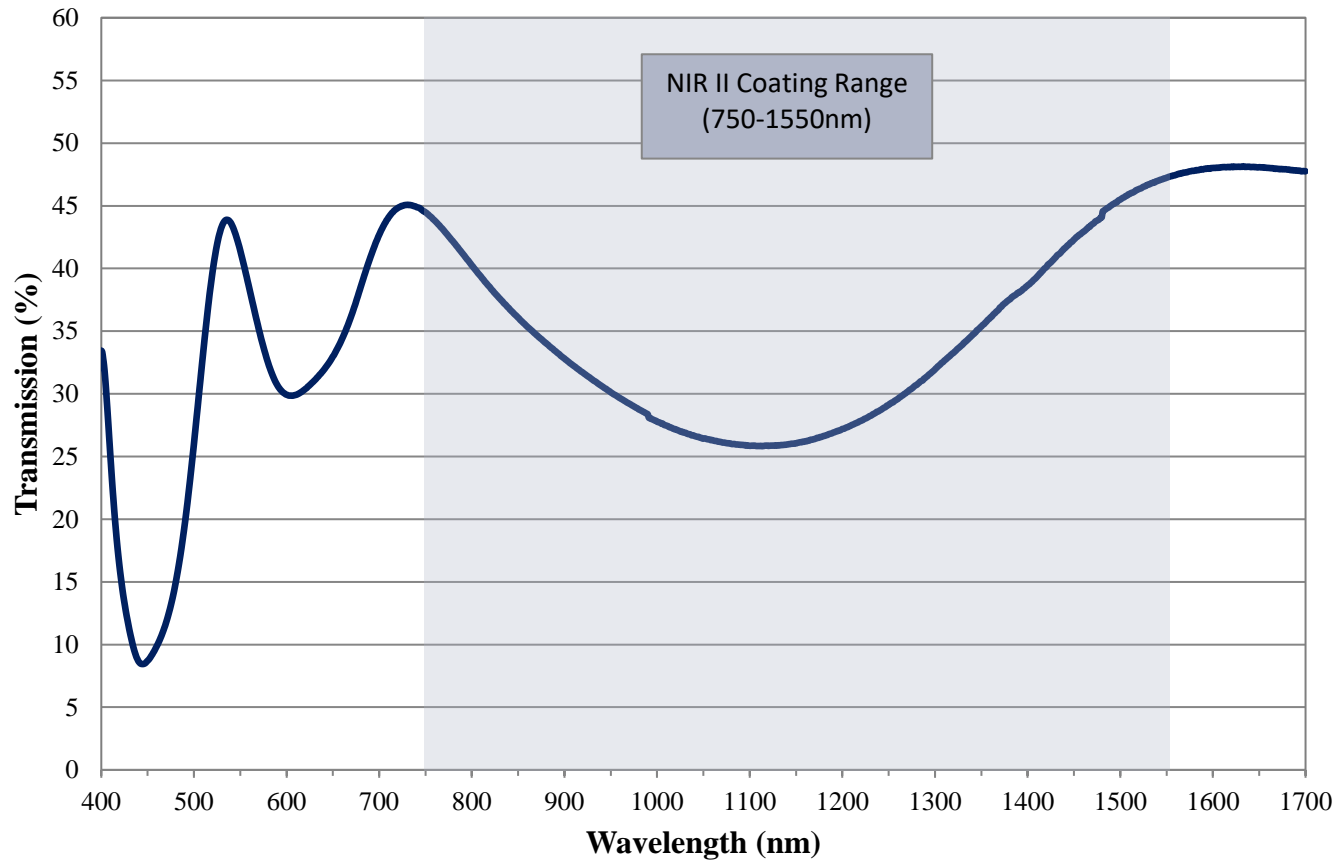

Coating Curve

Edmund Optics Inc.
USA | Asia | Europe

COATING CURVE

0.4 OD NIR II Coated Absorptive ND Filter FOR REFERENCE ONLY

Coating Curve

Edmund Optics Inc.
USA | Asia | Europe

COATING CURVE

0.4 OD NIR II Coated Absorptive ND Filter FOR REFERENCE ONLY