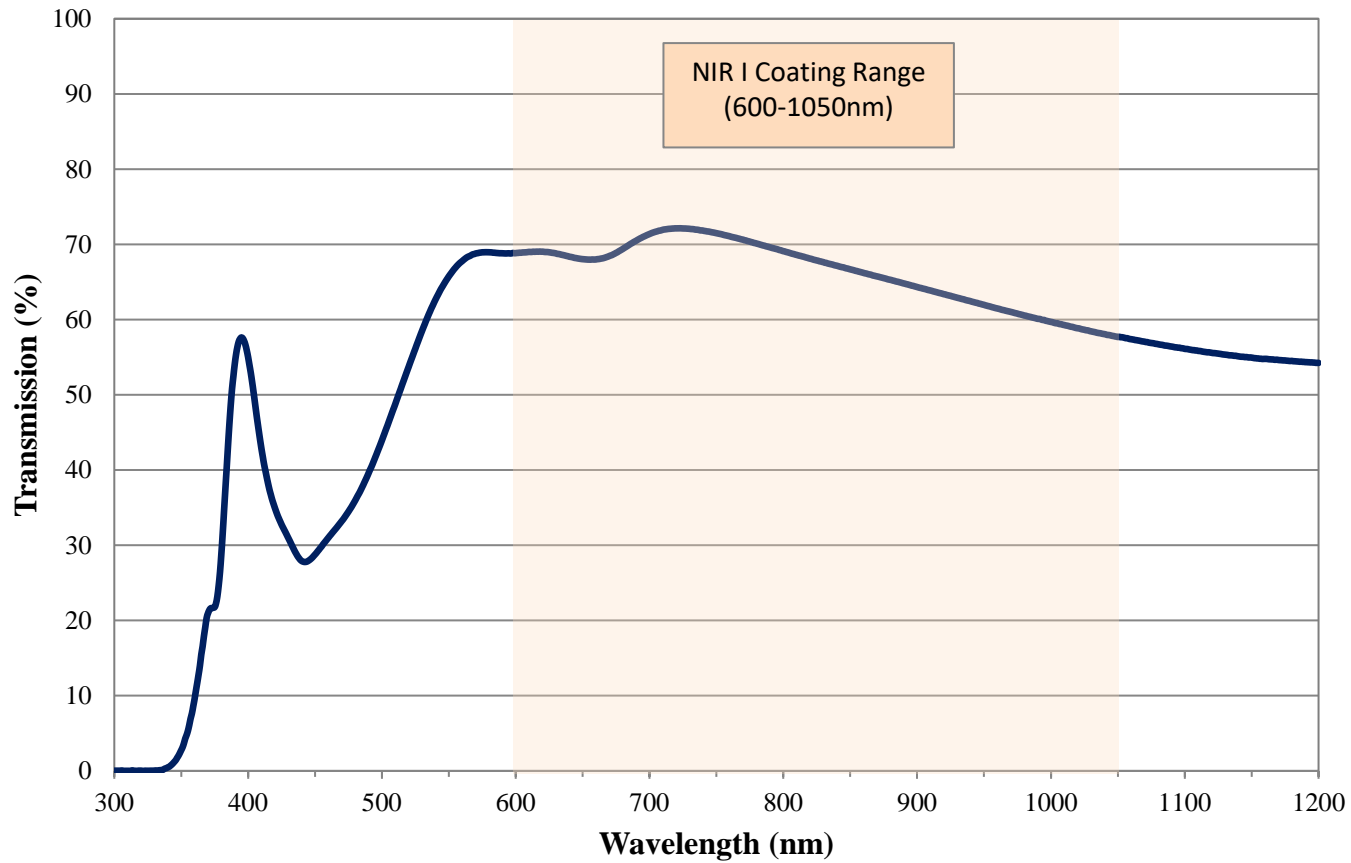

Coating Curve

Edmund Optics Inc.
USA | Asia | Europe

COATING CURVE

0.2 OD NIR I Coated Absorptive ND Filter FOR REFERENCE ONLY

Coating Curve

Edmund Optics Inc.
USA | Asia | Europe

COATING CURVE

0.2 OD NIR I Coated Absorptive ND Filter FOR REFERENCE ONLY