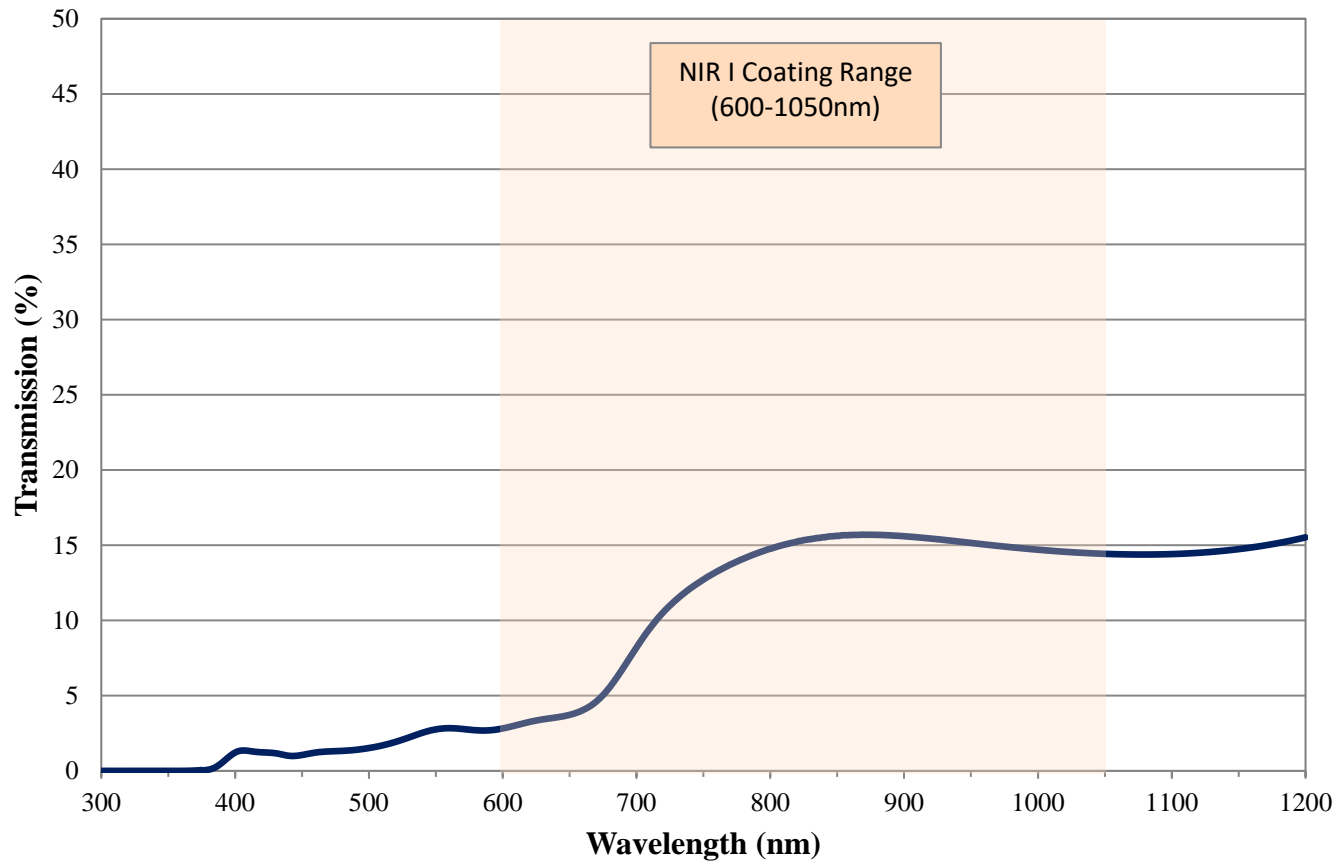

Coating Curve

Edmund Optics Inc.
USA | Asia | Europe

1.5 OD NIR I Coated Absorptive ND Filter FOR REFERENCE ONLY

COATING CURVE

Coating Curve

Edmund Optics Inc.
USA | Asia | Europe

COATING CURVE

1.5 OD NIR I Coated Absorptive ND Filter FOR REFERENCE ONLY