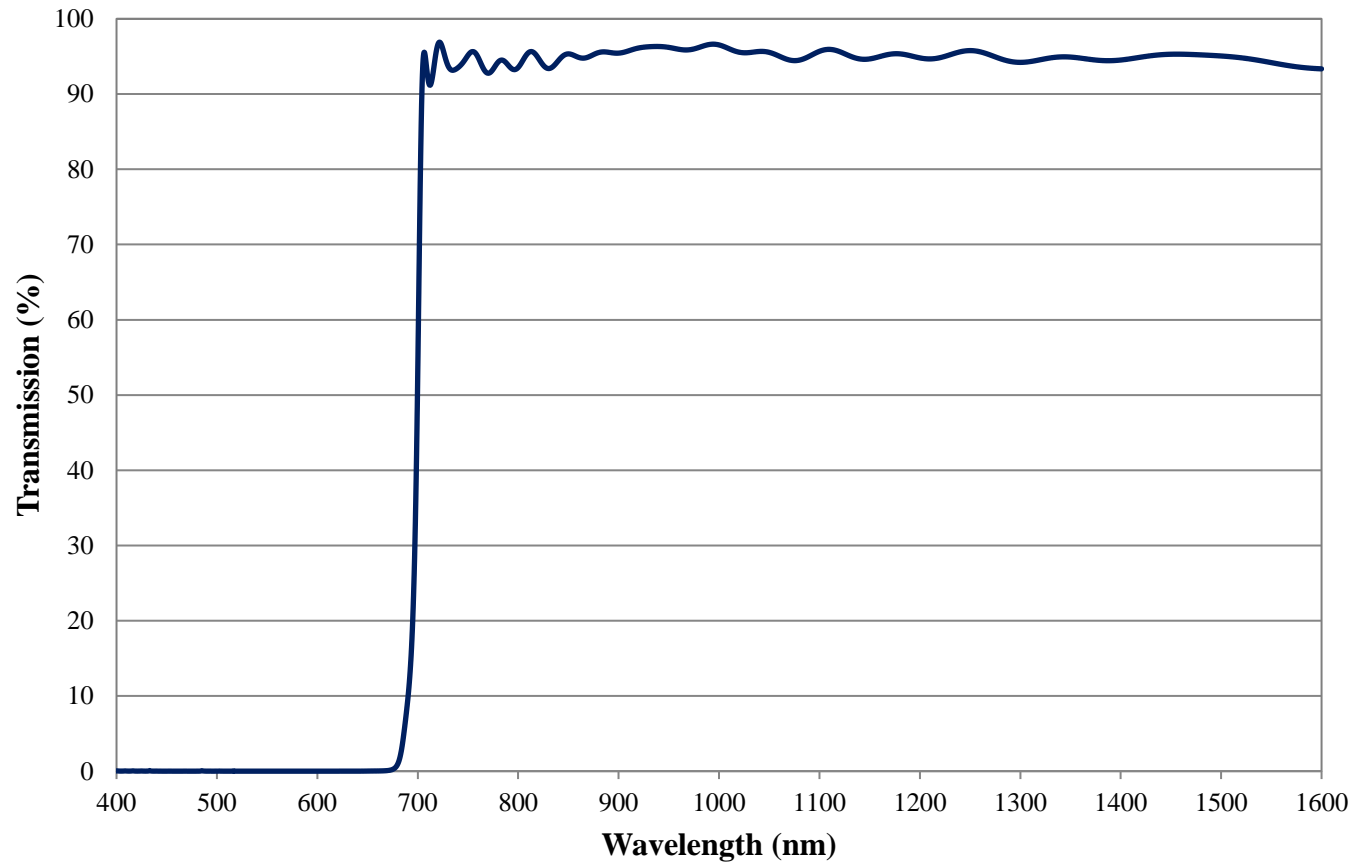

Coating Curve

Edmund Optics Inc.
USA | Asia | Europe

COATING CURVE

700nm OD 2.0 Longpass Filter FOR REFERENCE ONLY

Coating Curve

Edmund Optics Inc.
USA | Asia | Europe

COATING CURVE

700nm OD 2.0 Longpass Filter FOR REFERENCE ONLY