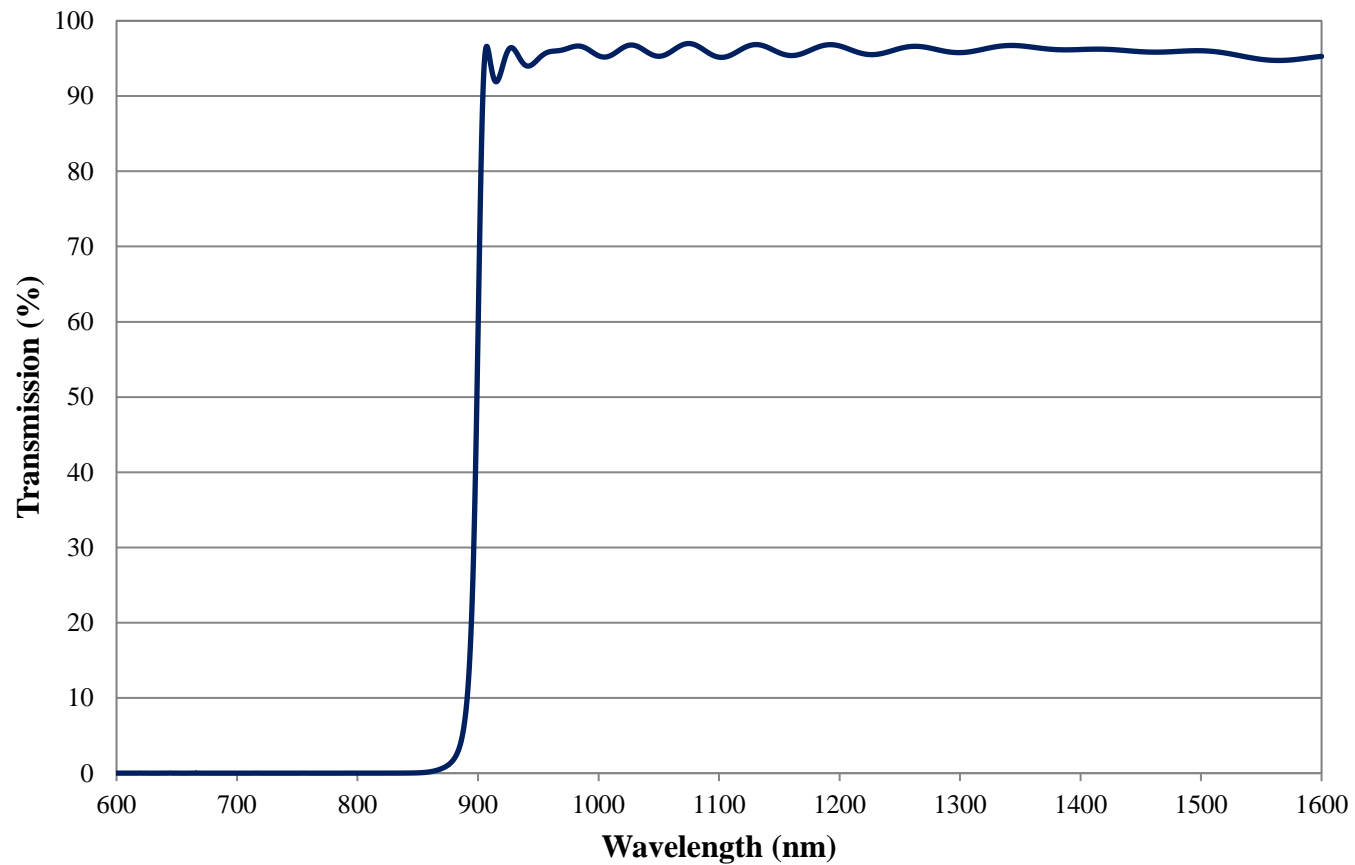

Coating Curve

Edmund Optics Inc.
USA | Asia | Europe

COATING CURVE

900nm OD 2.0 Longpass Filter FOR REFERENCE ONLY

Coating Curve

Edmund Optics Inc.
USA | Asia | Europe

COATING CURVE

900nm OD 2.0 Longpass Filter FOR REFERENCE ONLY