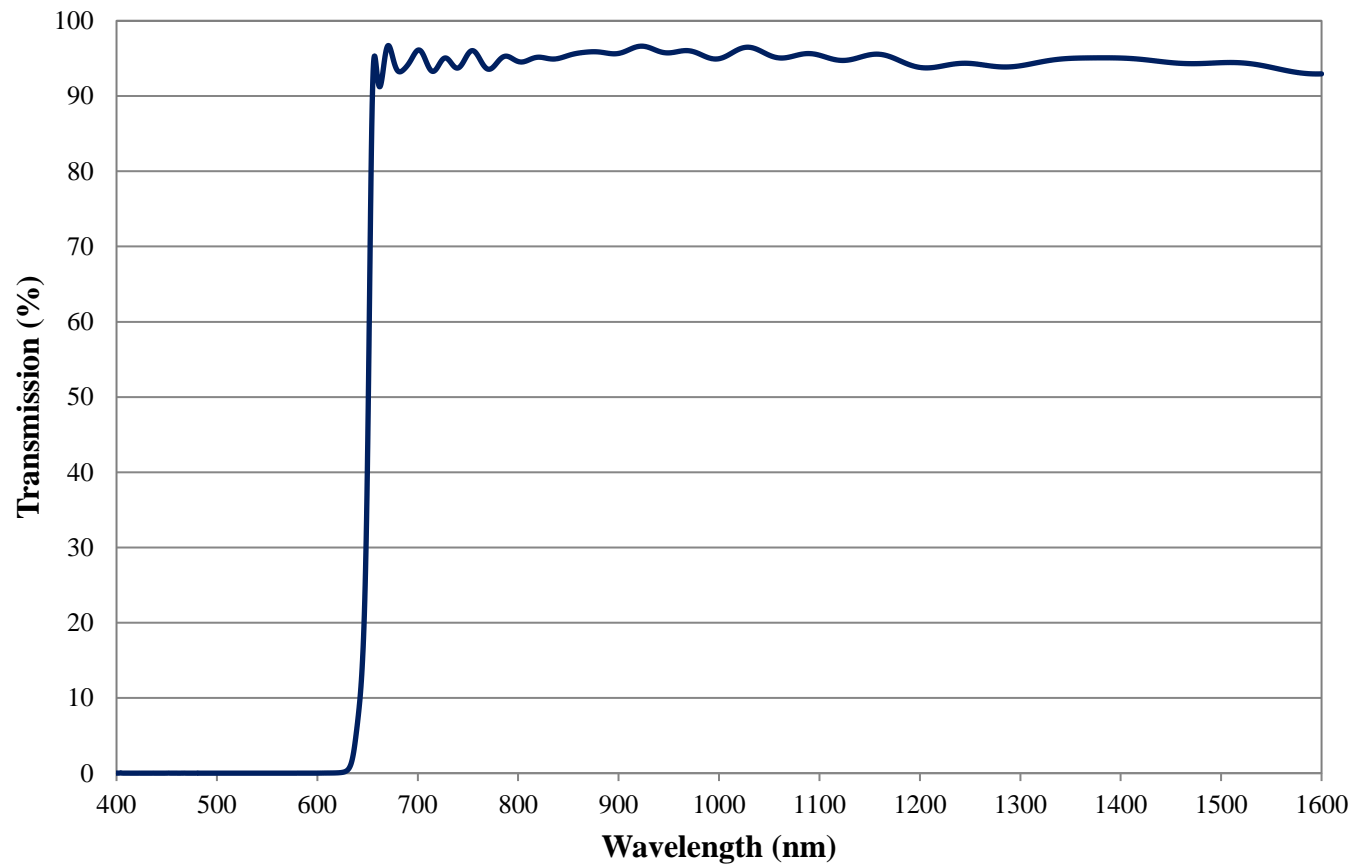

Coating Curve

Edmund Optics Inc.
USA | Asia | Europe

COATING CURVE

650nm OD 2.0 Longpass Filter FOR REFERENCE ONLY

Coating Curve

Edmund Optics Inc.
USA | Asia | Europe

COATING CURVE

650nm OD 2.0 Longpass Filter FOR REFERENCE ONLY