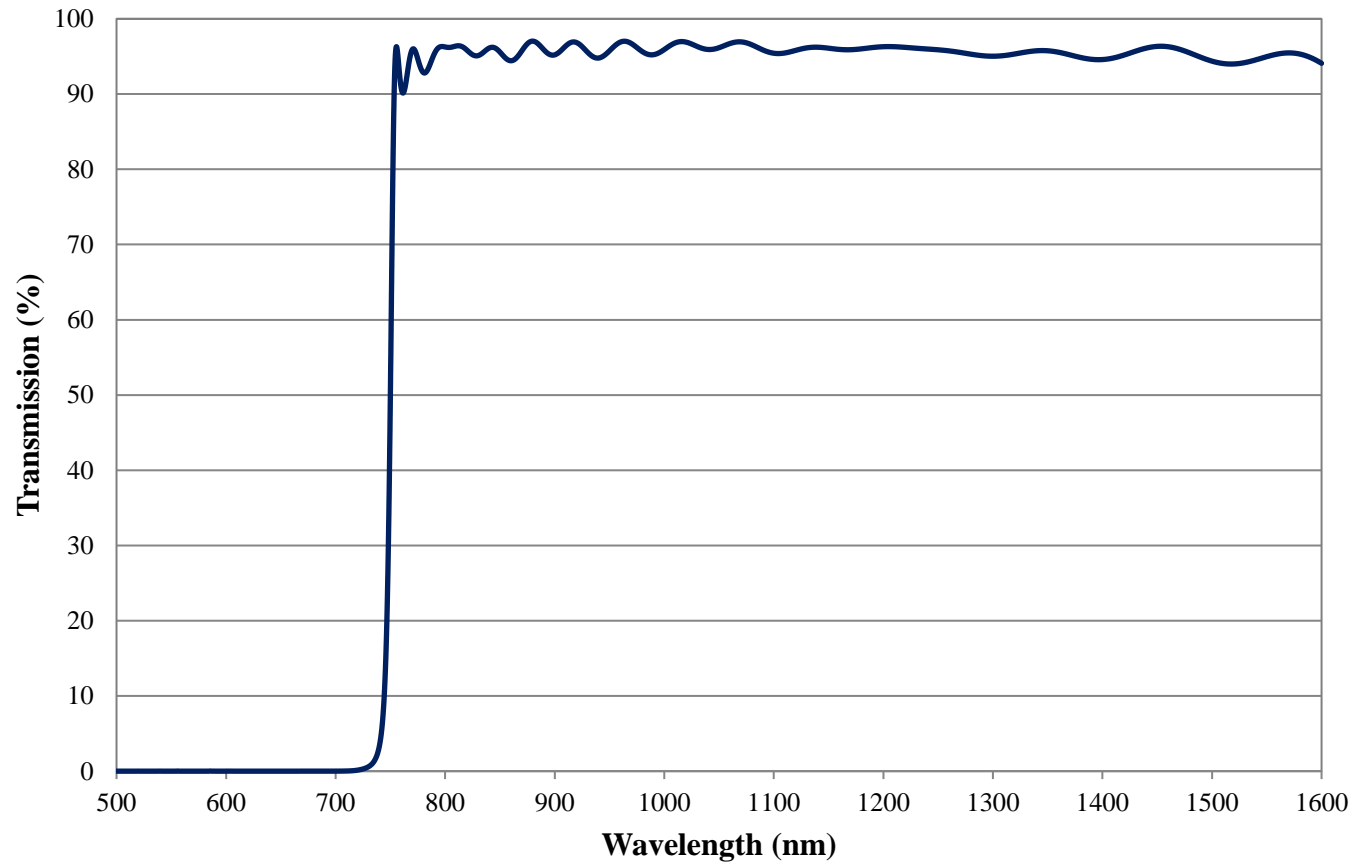

Coating Curve

Edmund Optics Inc.
USA | Asia | Europe

COATING CURVE

750nm OD 2.0 Longpass Filter FOR REFERENCE ONLY

Coating Curve

Edmund Optics Inc.
USA | Asia | Europe

COATING CURVE

750nm OD 2.0 Longpass Filter FOR REFERENCE ONLY