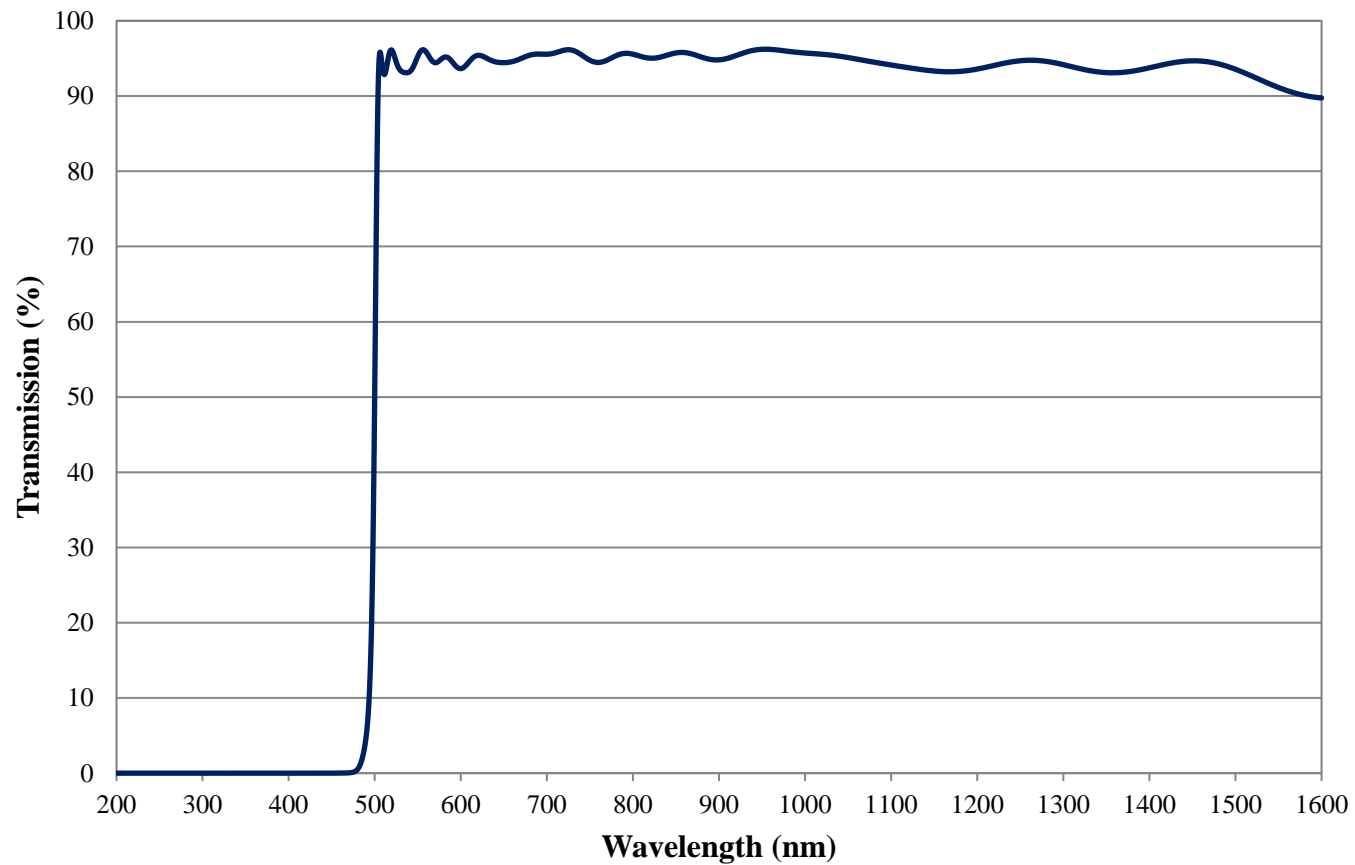

Coating Curve

Edmund Optics Inc.
USA | Asia | Europe

COATING CURVE

500nm OD 2.0 Longpass Filter FOR REFERENCE ONLY

Coating Curve

Edmund Optics Inc.
USA | Asia | Europe

COATING CURVE

500nm OD 2.0 Longpass Filter FOR REFERENCE ONLY