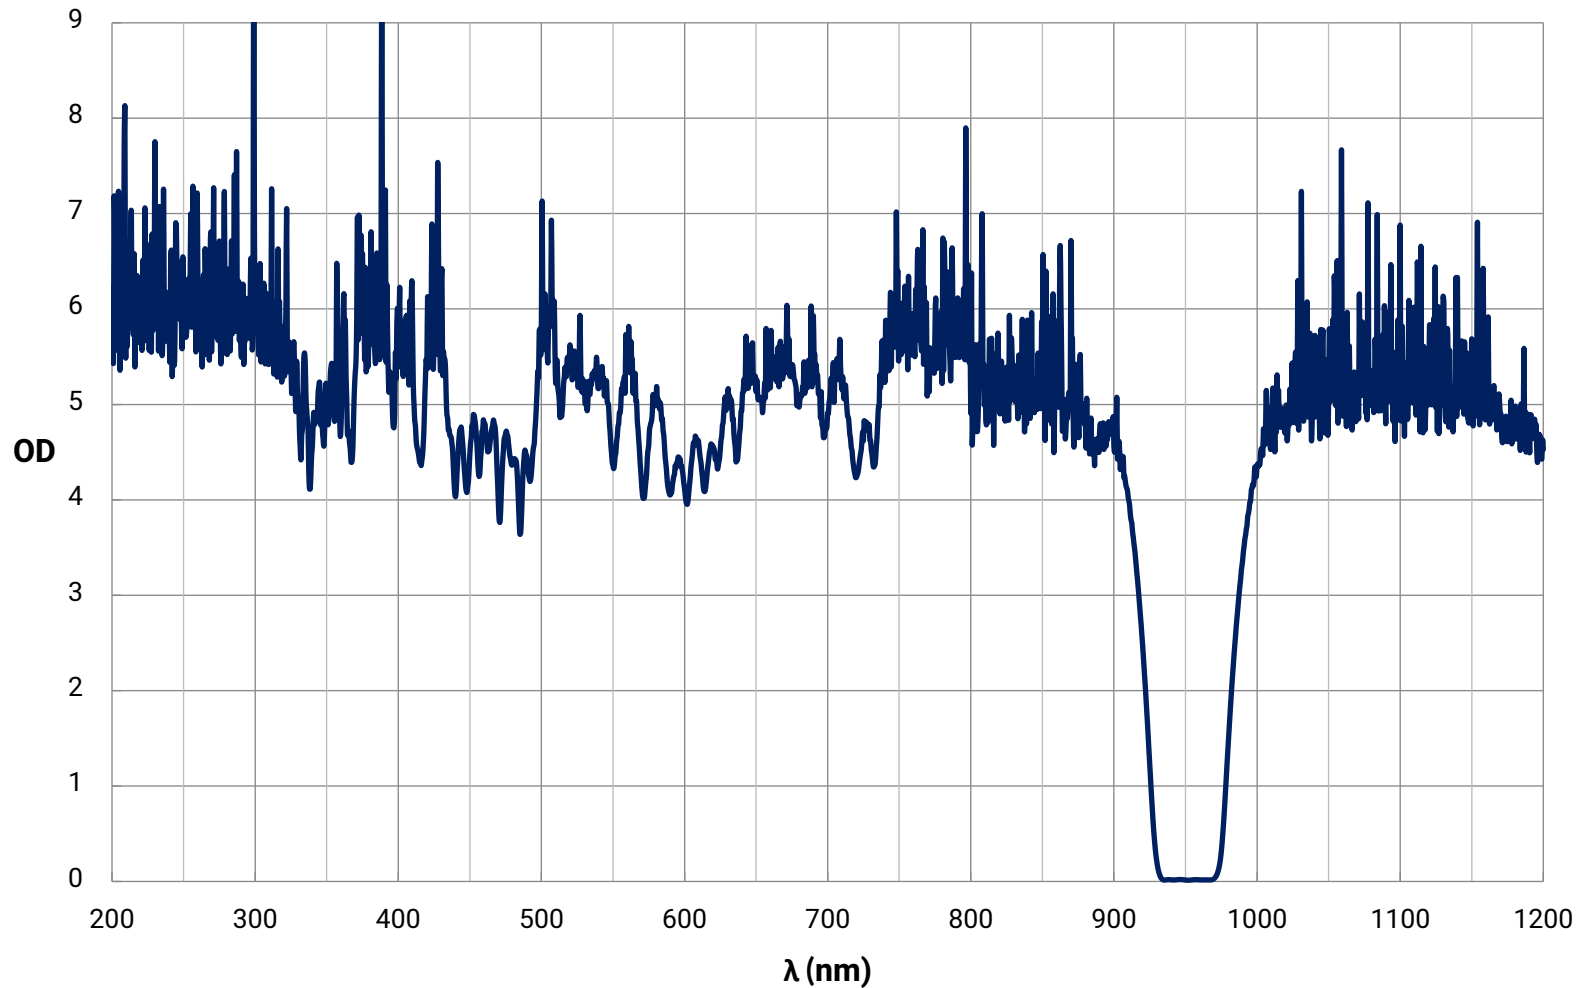

Bandpass Filter Curve

[Download Data \(Excel\)](#)

[View Data \(Text\)](#)

950nm CWL, Hard Coated OD 4.0 50nm Bandpass Filter

Theoretical Transmission Curve

© COP VRIGHT 2020 EDMUND OPTICS, INC. ALL RIGHTS RESERVED

Bandpass Filter Curve

[Download Data \(Excel\)](#)

[View Data \(Text\)](#)

950nm CWL, Hard Coated OD 4.0 50nm Bandpass Filter

Theoretical Optical Density Curve

© COP VRIGHT 2020 EDMUND OPTICS, INC. ALL RIGHTS RESERVED