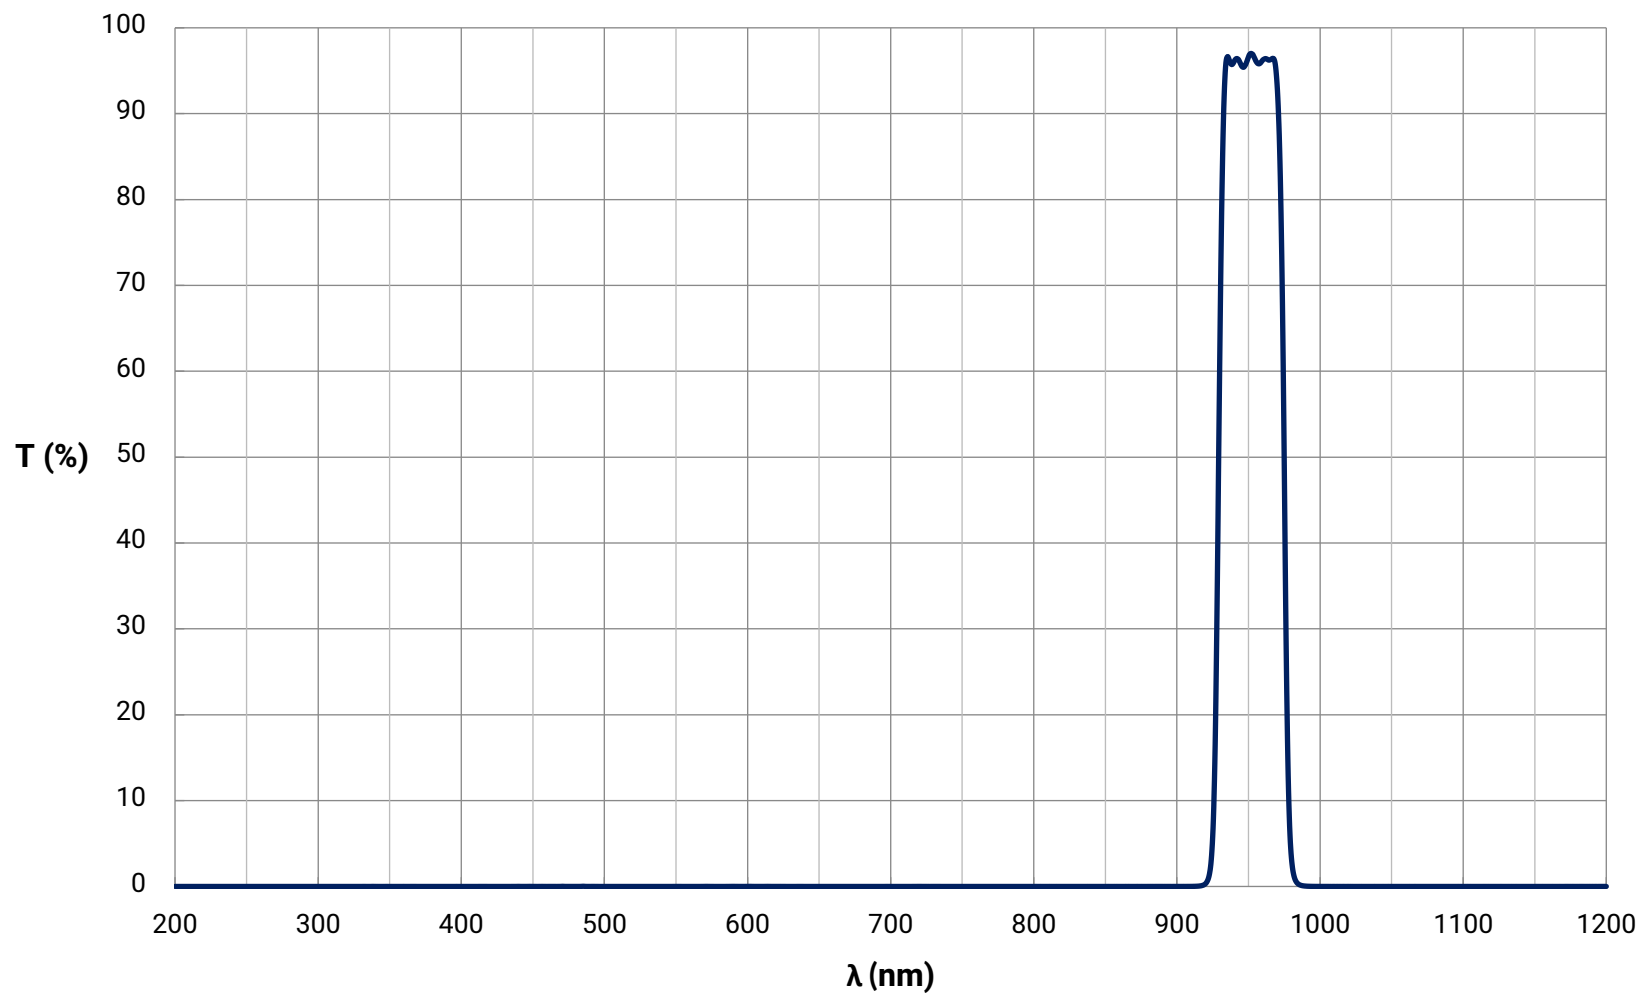

Bandpass Filter Curve

[Download Data \(Excel\)](#)

[View Data \(Text\)](#)

950nm CWL, Hard Coated OD 4.0 50nm Bandpass Filter

Theoretical Transmission Curve

© COP VRIGHT 2020 EDMUND OPTICS, INC. ALL RIGHTS RESERVED

Bandpass Filter Curve

[Download Data \(Excel\)](#)

[View Data \(Text\)](#)

950nm CWL, Hard Coated OD 4.0 50nm Bandpass Filter

Theoretical Optical Density Curve

© COP VRIGHT 2020 EDMUND OPTICS, INC. ALL RIGHTS RESERVED