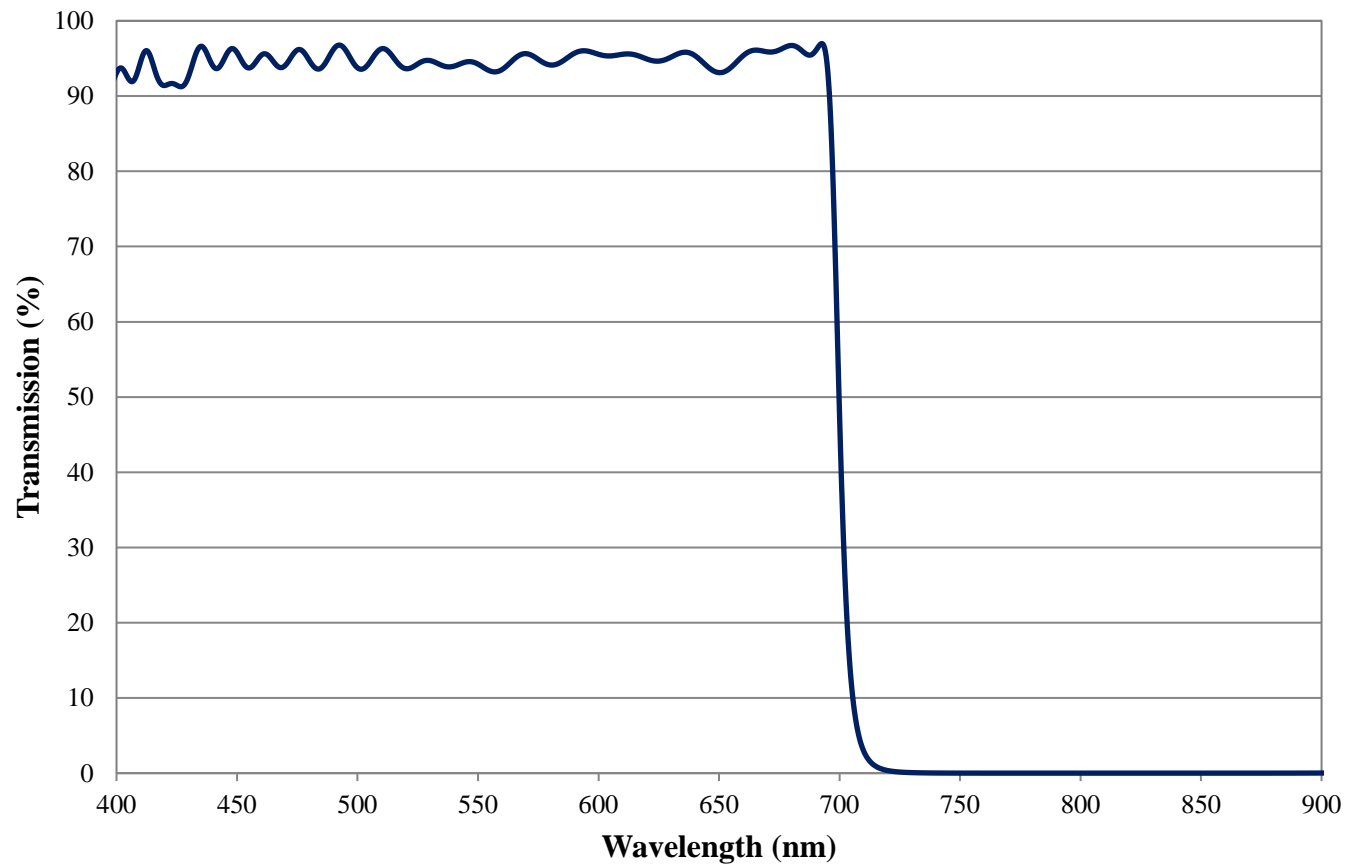

## 700nm OD 2.0 Shortpass Filter FOR REFERENCE ONLY