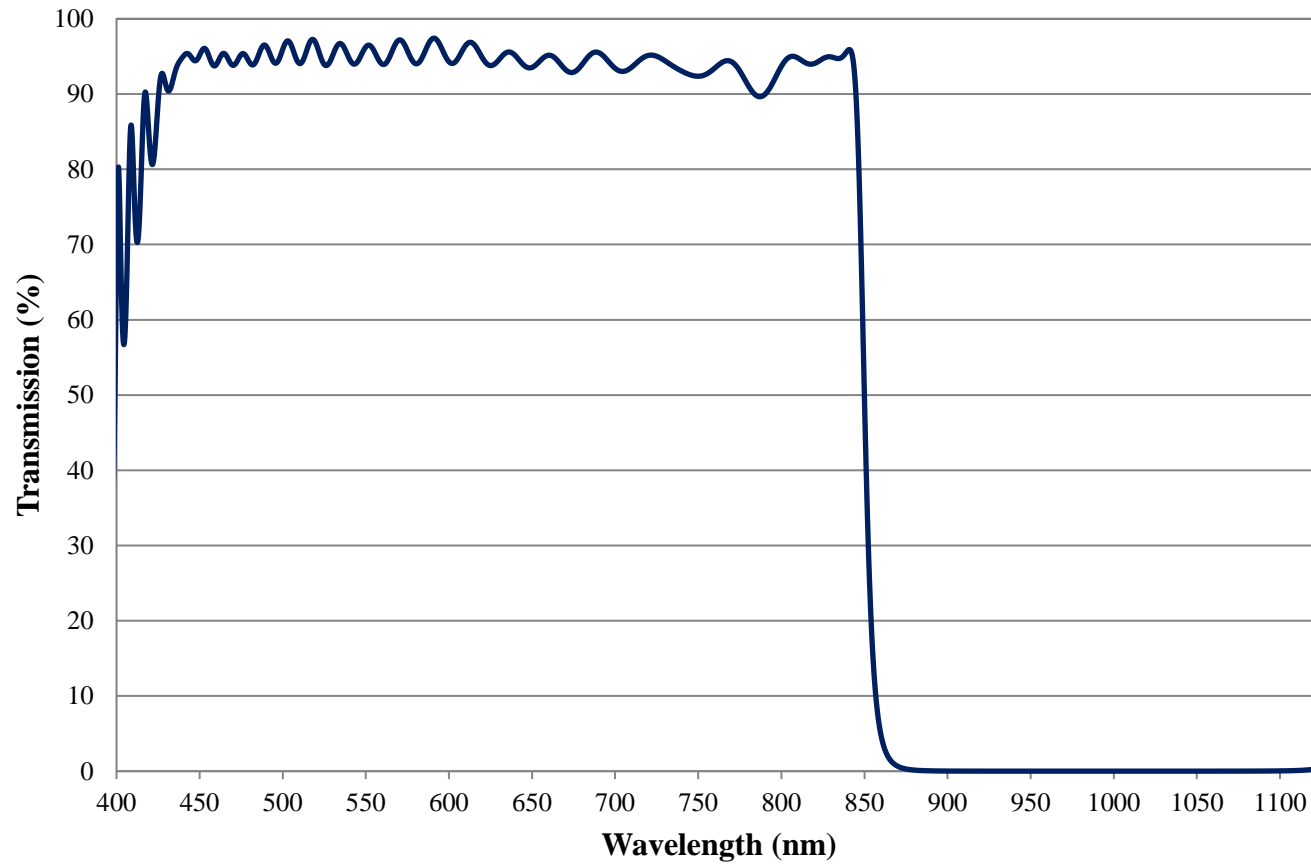

Coating Curve

Edmund Optics Inc.
USA | Asia | Europe

850nm OD 2.0 Shortpass Filter FOR REFERENCE ONLY

COATING CURVE

Coating Curve

Edmund Optics Inc.
USA | Asia | Europe

COATING CURVE

850nm OD 2.0 Shortpass Filter FOR REFERENCE ONLY