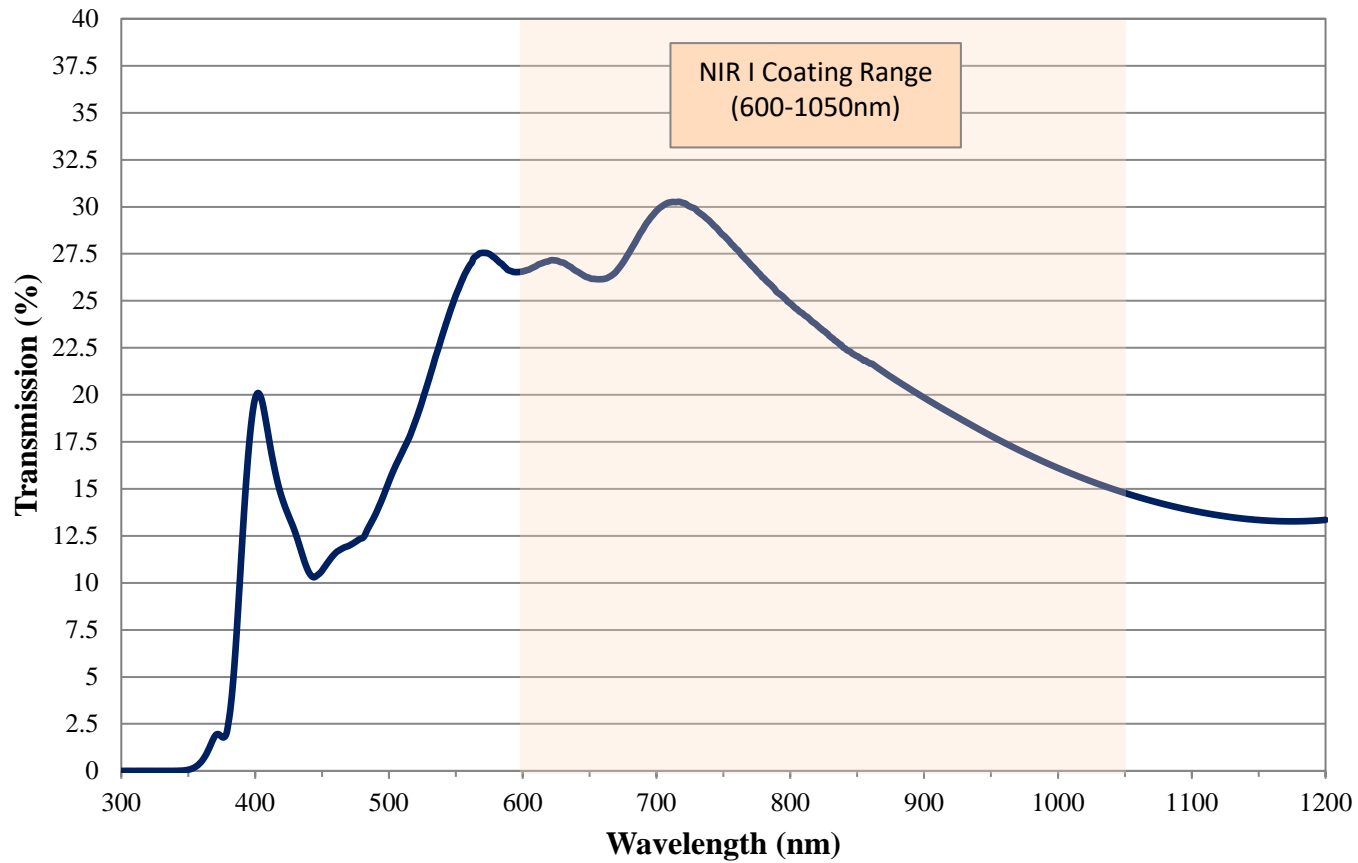

Coating Curve

Edmund Optics Inc.
USA | Asia | Europe

COATING CURVE

0.5 OD NIR I Coated Absorptive ND Filter FOR REFERENCE ONLY

Coating Curve

Edmund Optics Inc.
USA | Asia | Europe

COATING CURVE

0.5 OD NIR I Coated Absorptive ND Filter FOR REFERENCE ONLY