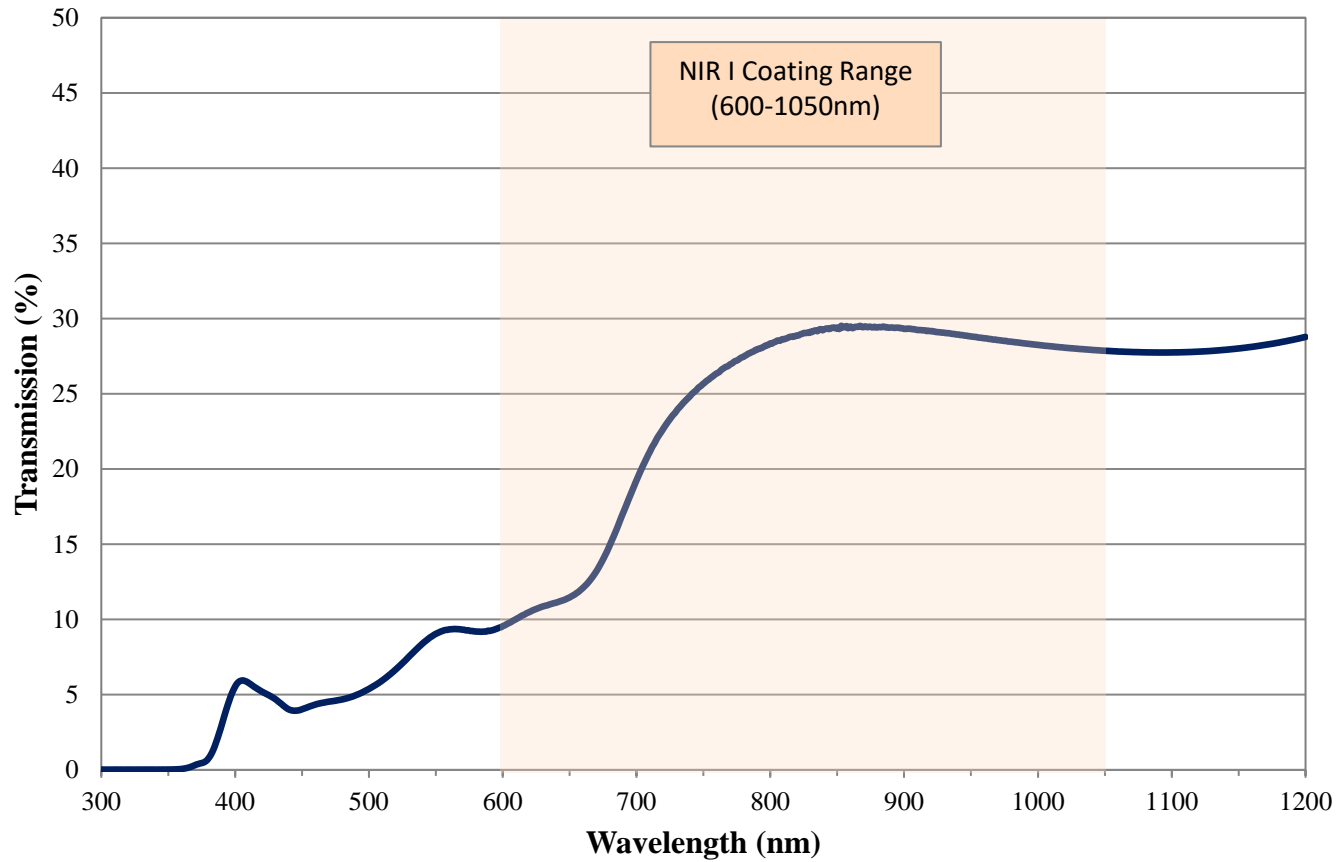

## 1.0 OD NIR I Coated Absorptive ND Filter FOR REFERENCE ONLY