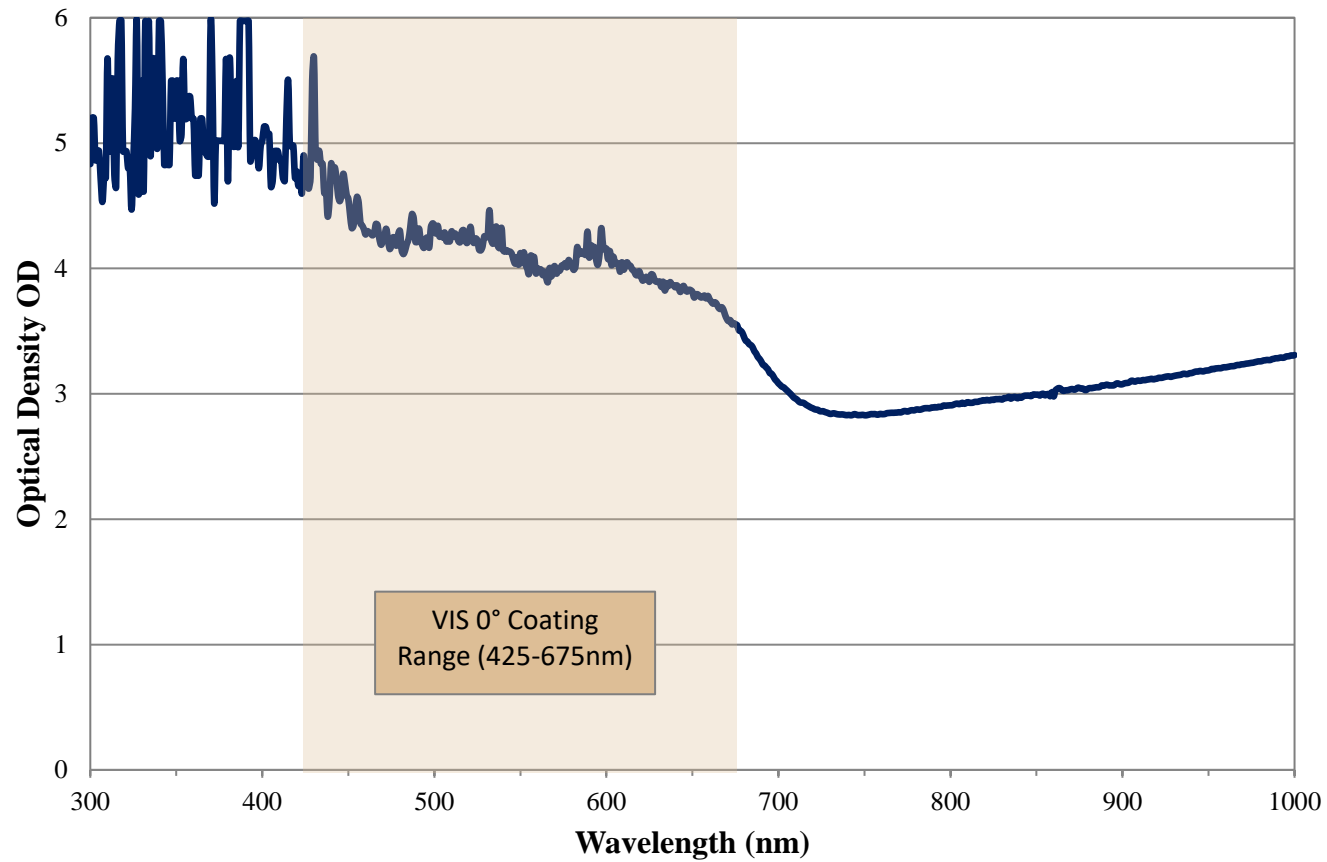

## 4.0 OD VIS 0° Coated Absorptive ND Filter FOR REFERENCE ONLY

COATING CURVE