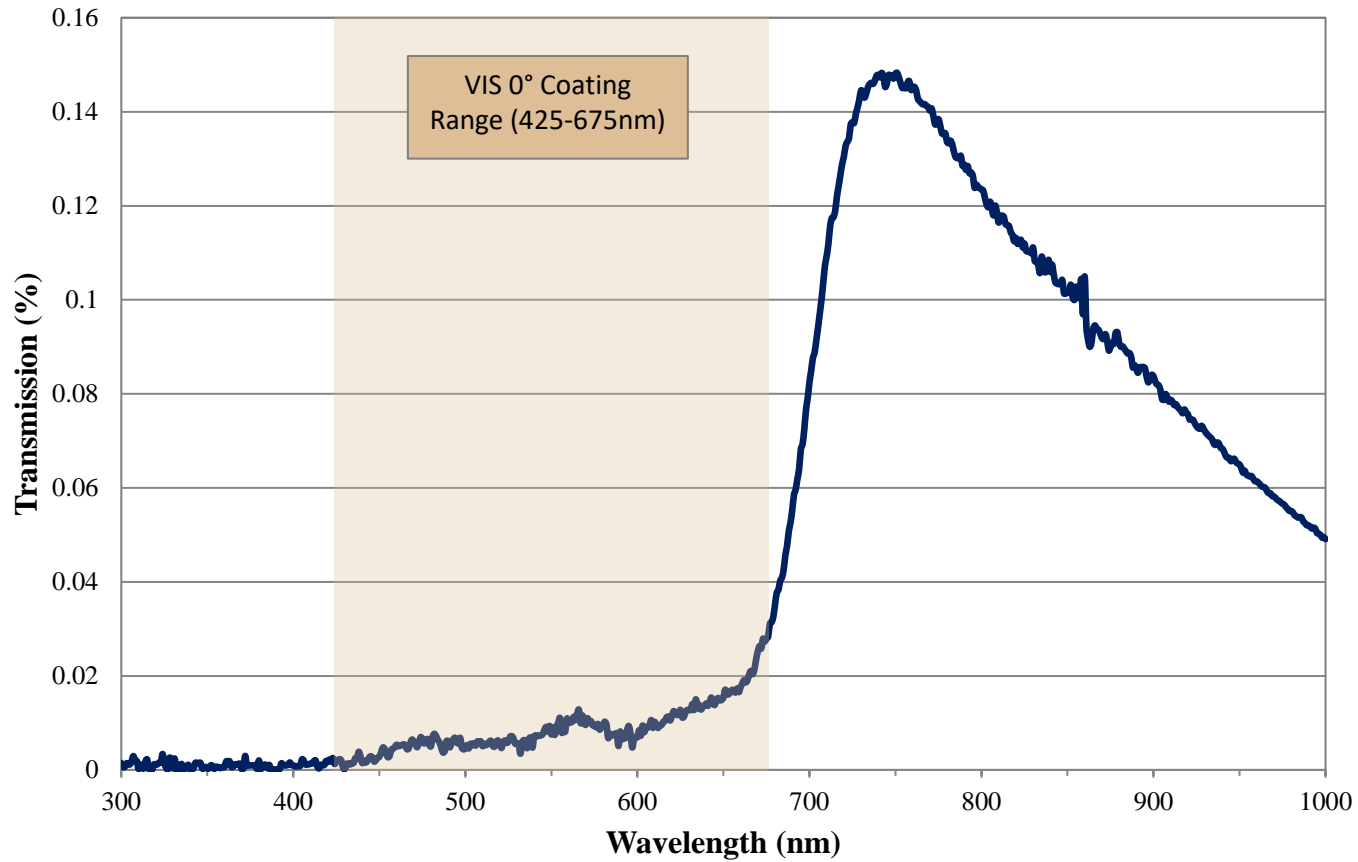

## 4.0 OD VIS 0° Coated Absorptive ND Filter FOR REFERENCE ONLY

COATING CURVE