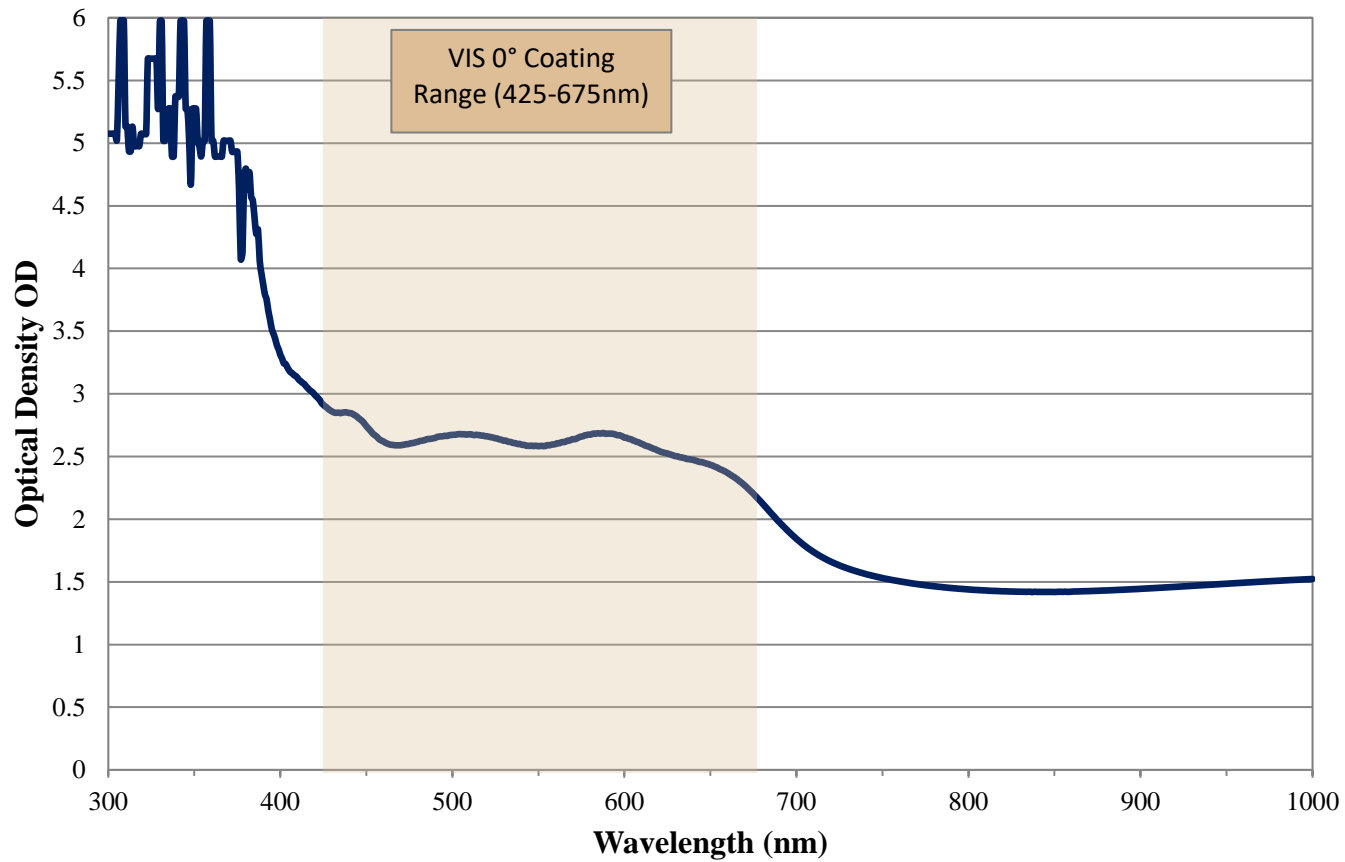

Coating Curve

Edmund Optics Inc.
USA | Asia | Europe

2.5 OD VIS 0° Coated Absorptive ND Filter FOR REFERENCE ONLY

COATING CURVE

Coating Curve

Edmund Optics Inc.
USA | Asia | Europe

2.5 OD VIS 0° Coated Absorptive ND Filter FOR REFERENCE ONLY

COATING CURVE