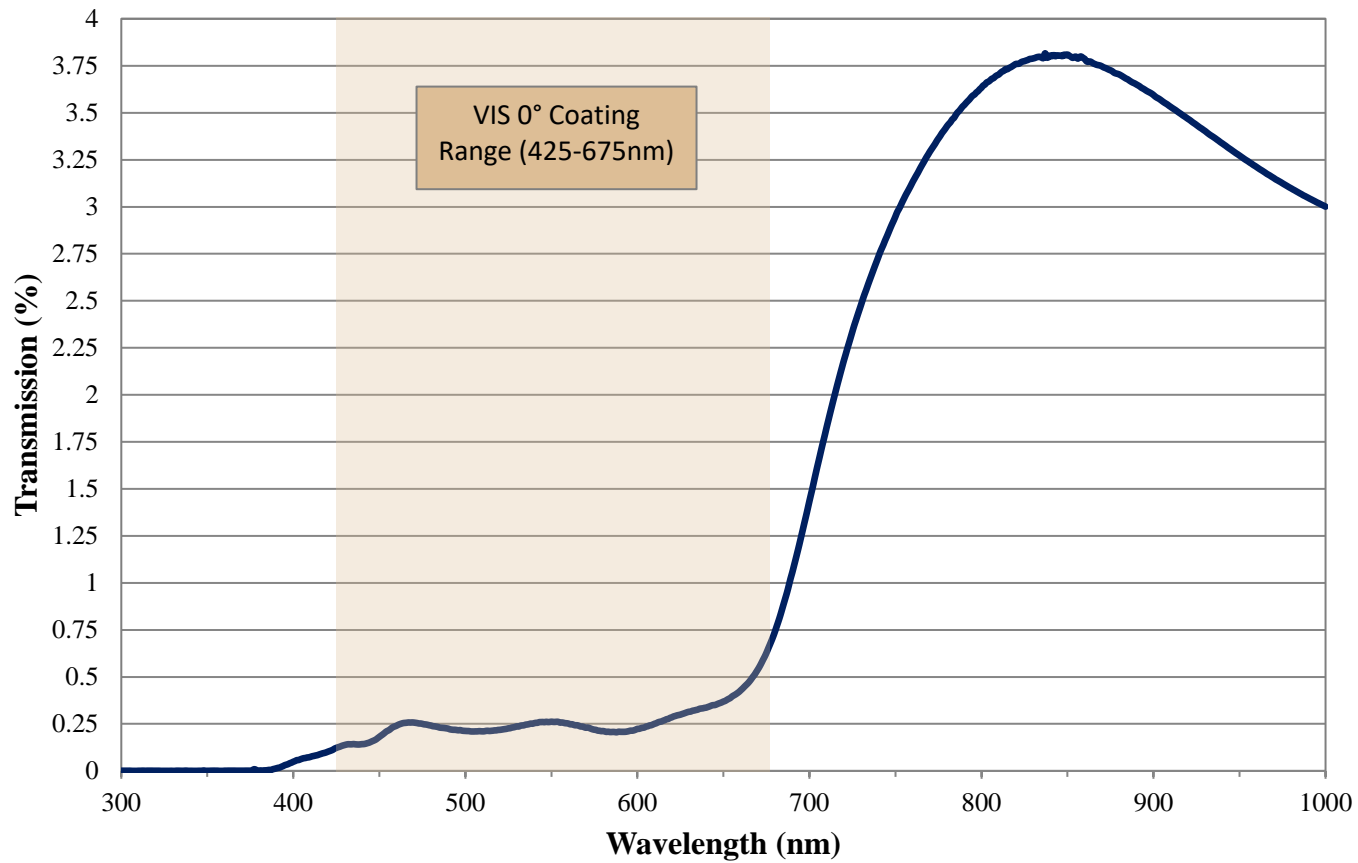

Coating Curve

Edmund Optics Inc.
USA | Asia | Europe

2.5 OD VIS 0° Coated Absorptive ND Filter FOR REFERENCE ONLY

COATING CURVE

Coating Curve

Edmund Optics Inc.
USA | Asia | Europe

2.5 OD VIS 0° Coated Absorptive ND Filter FOR REFERENCE ONLY

COATING CURVE