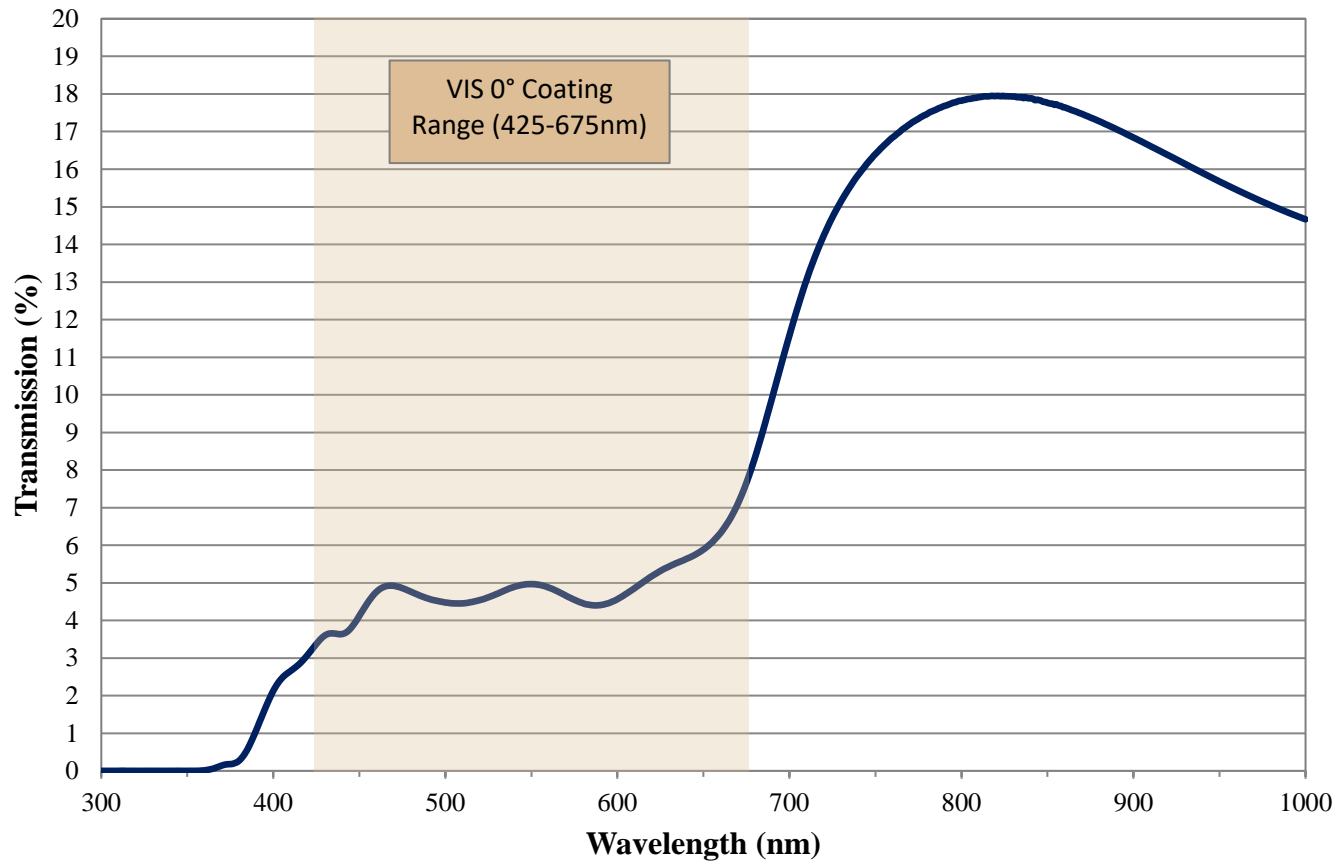

## 1.3 OD VIS 0° Coated Absorptive ND Filter FOR REFERENCE ONLY

COATING CURVE