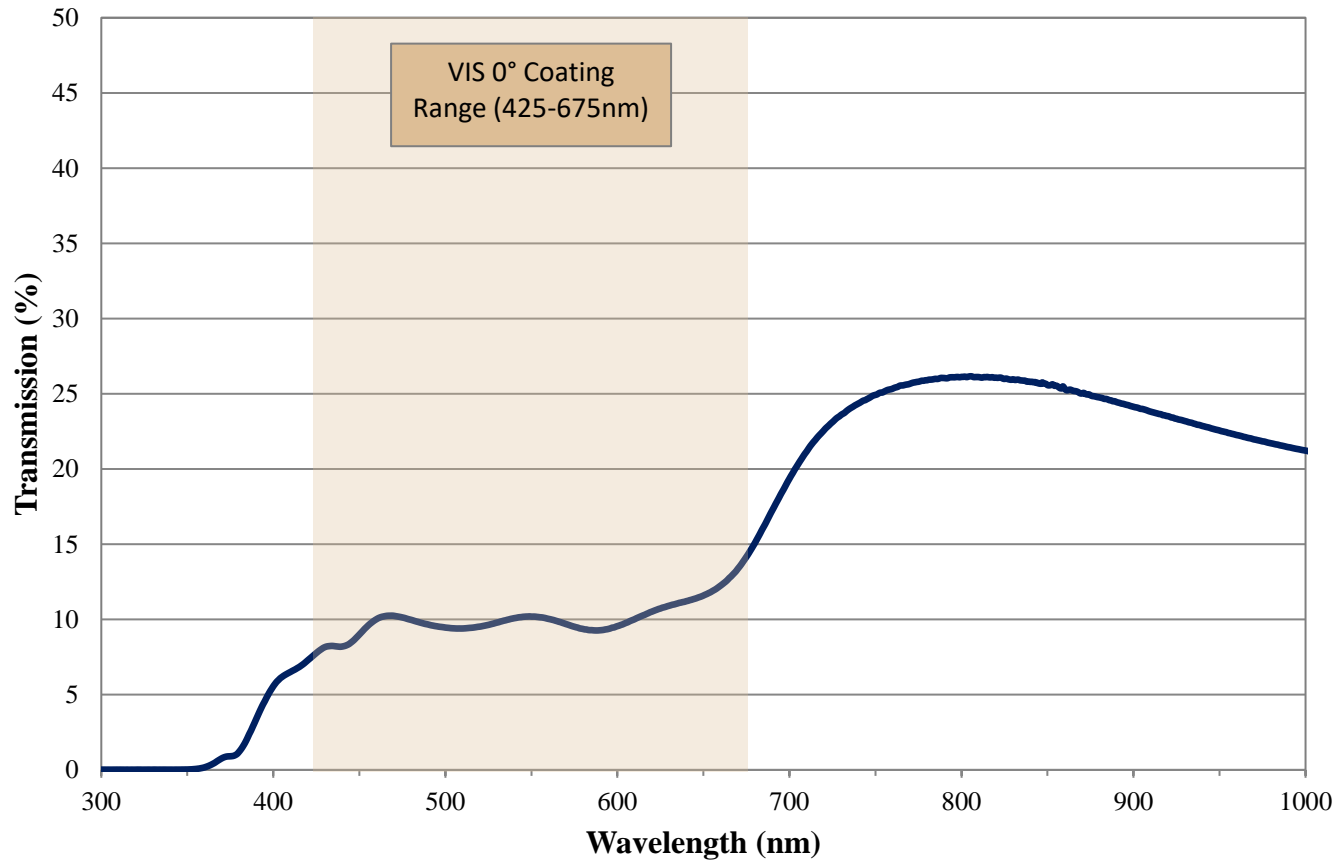

Coating Curve

Edmund Optics Inc.
USA | Asia | Europe

1.0 OD VIS 0° Coated Absorptive ND Filter FOR REFERENCE ONLY

COATING CURVE

Coating Curve

Edmund Optics Inc.
USA | Asia | Europe

1.0 OD VIS 0° Coated Absorptive ND Filter FOR REFERENCE ONLY

COATING CURVE