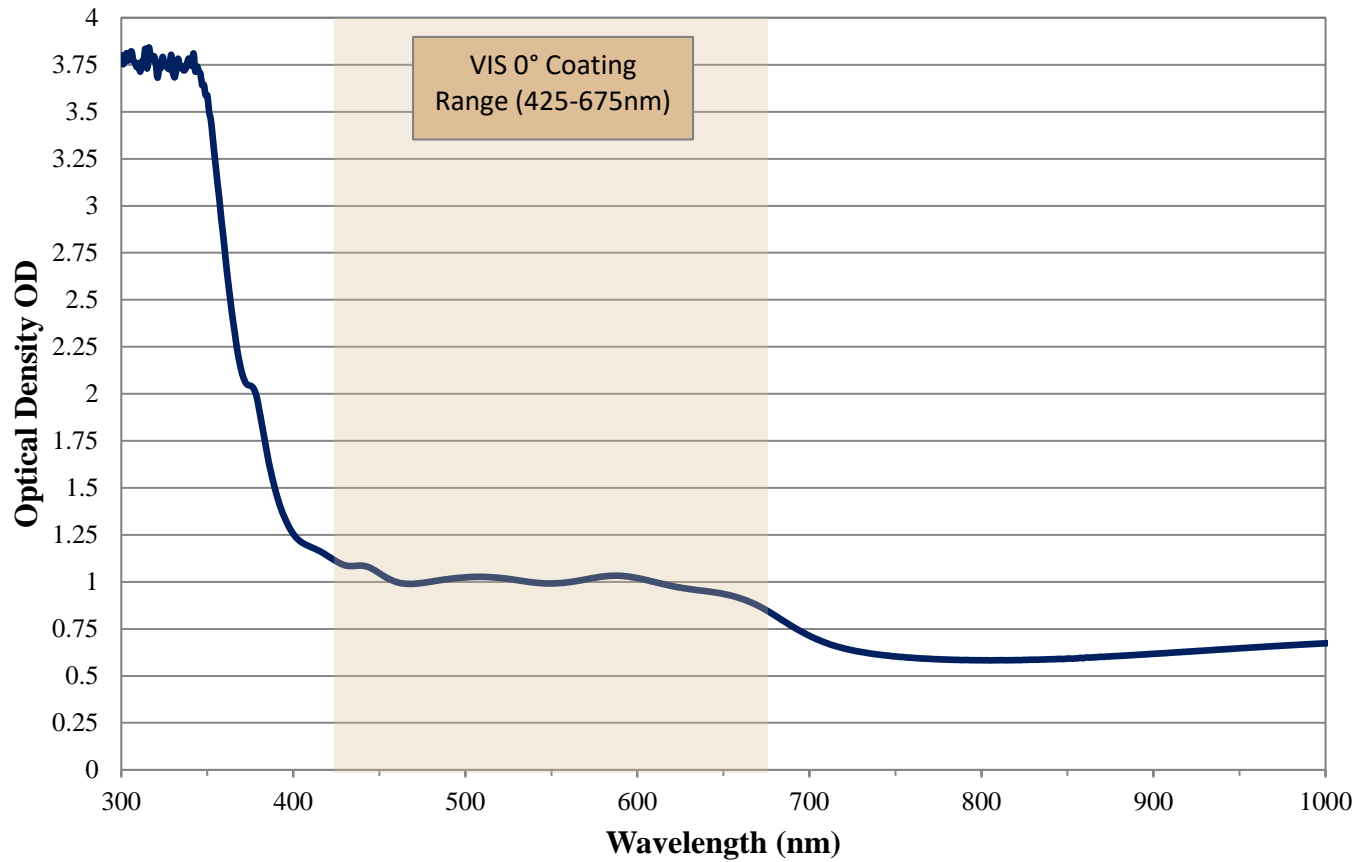

Coating Curve

Edmund Optics Inc.
USA | Asia | Europe

1.0 OD VIS 0° Coated Absorptive ND Filter FOR REFERENCE ONLY

COATING CURVE

Coating Curve

Edmund Optics Inc.
USA | Asia | Europe

1.0 OD VIS 0° Coated Absorptive ND Filter FOR REFERENCE ONLY

COATING CURVE