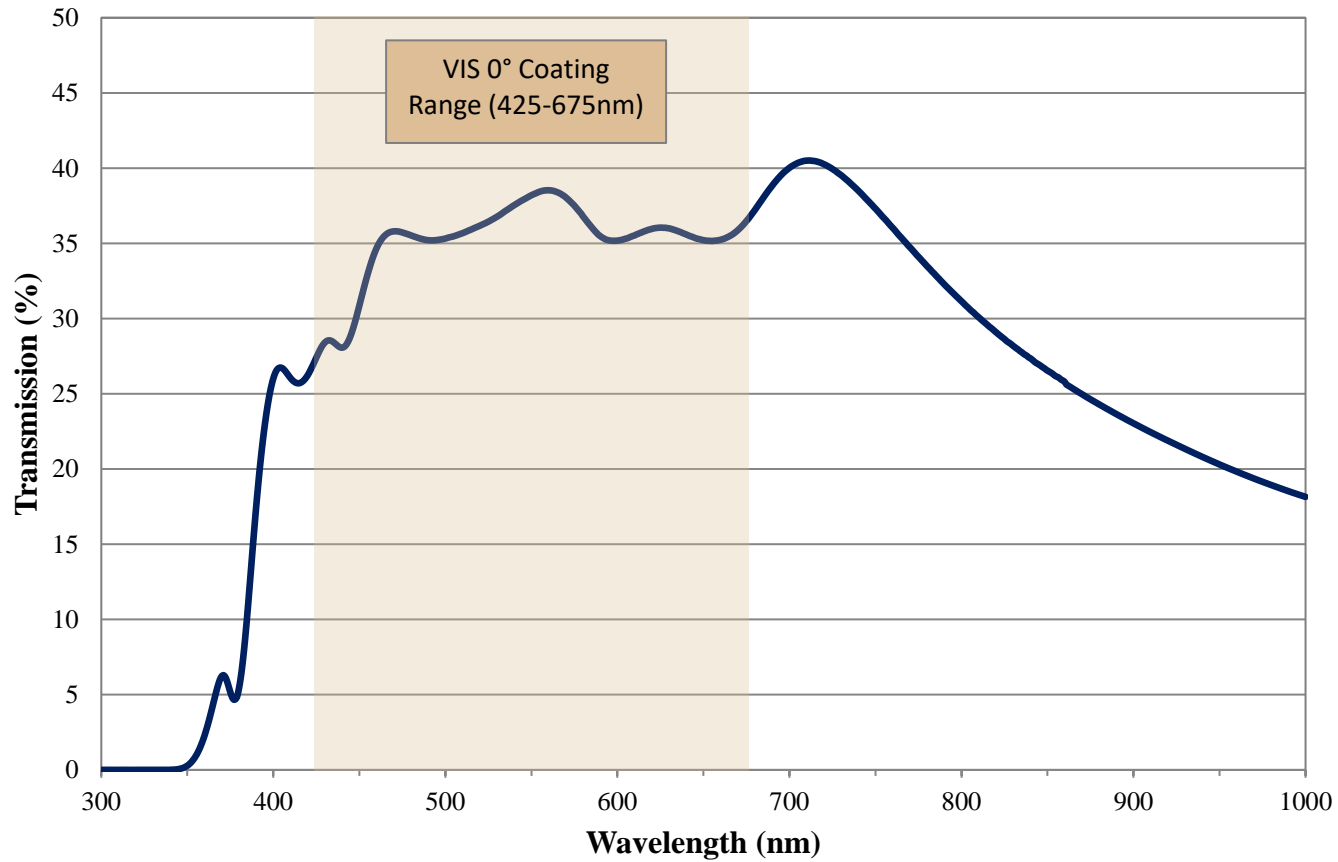

## 0.5 OD VIS 0° Coated Absorptive ND Filter FOR REFERENCE ONLY