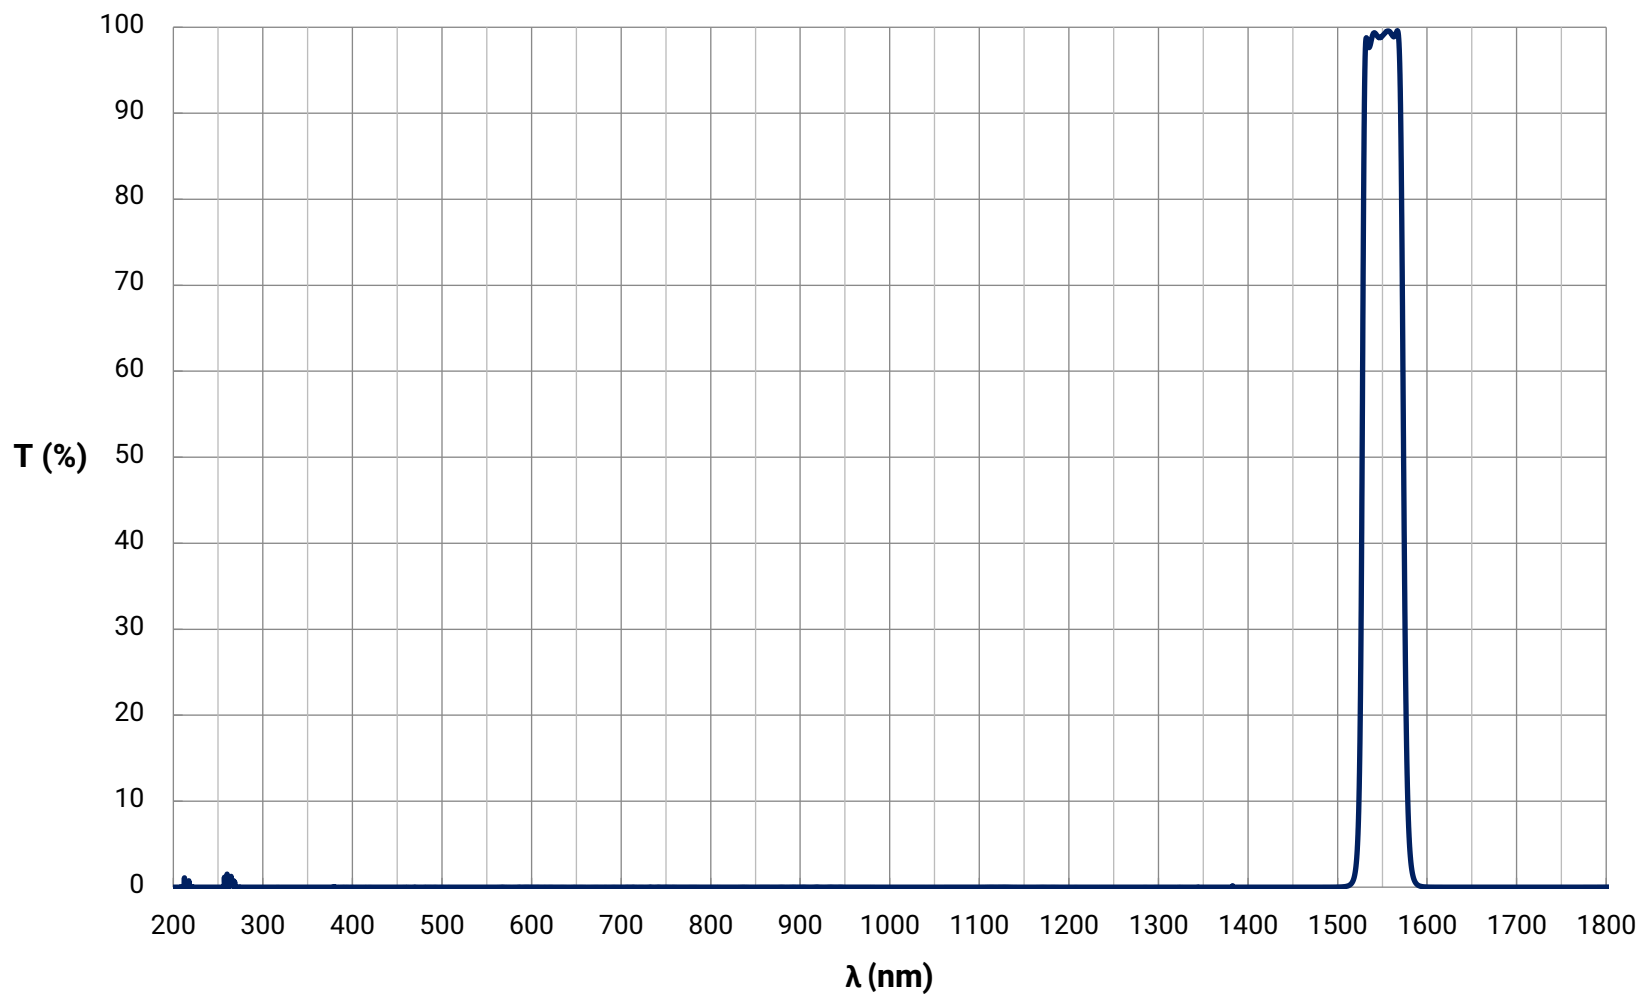

# Bandpass Filter Curve

[Download Data \(Excel\)](#)

[View Data \(Text\)](#)

## 1550nm CWL, Hard Coated OD 4.0 50nm Bandpass Filter

Theoretical Transmission Curve

© COPYRIGHT 2020 EDMUND OPTICS, INC. ALL RIGHTS RESERVED