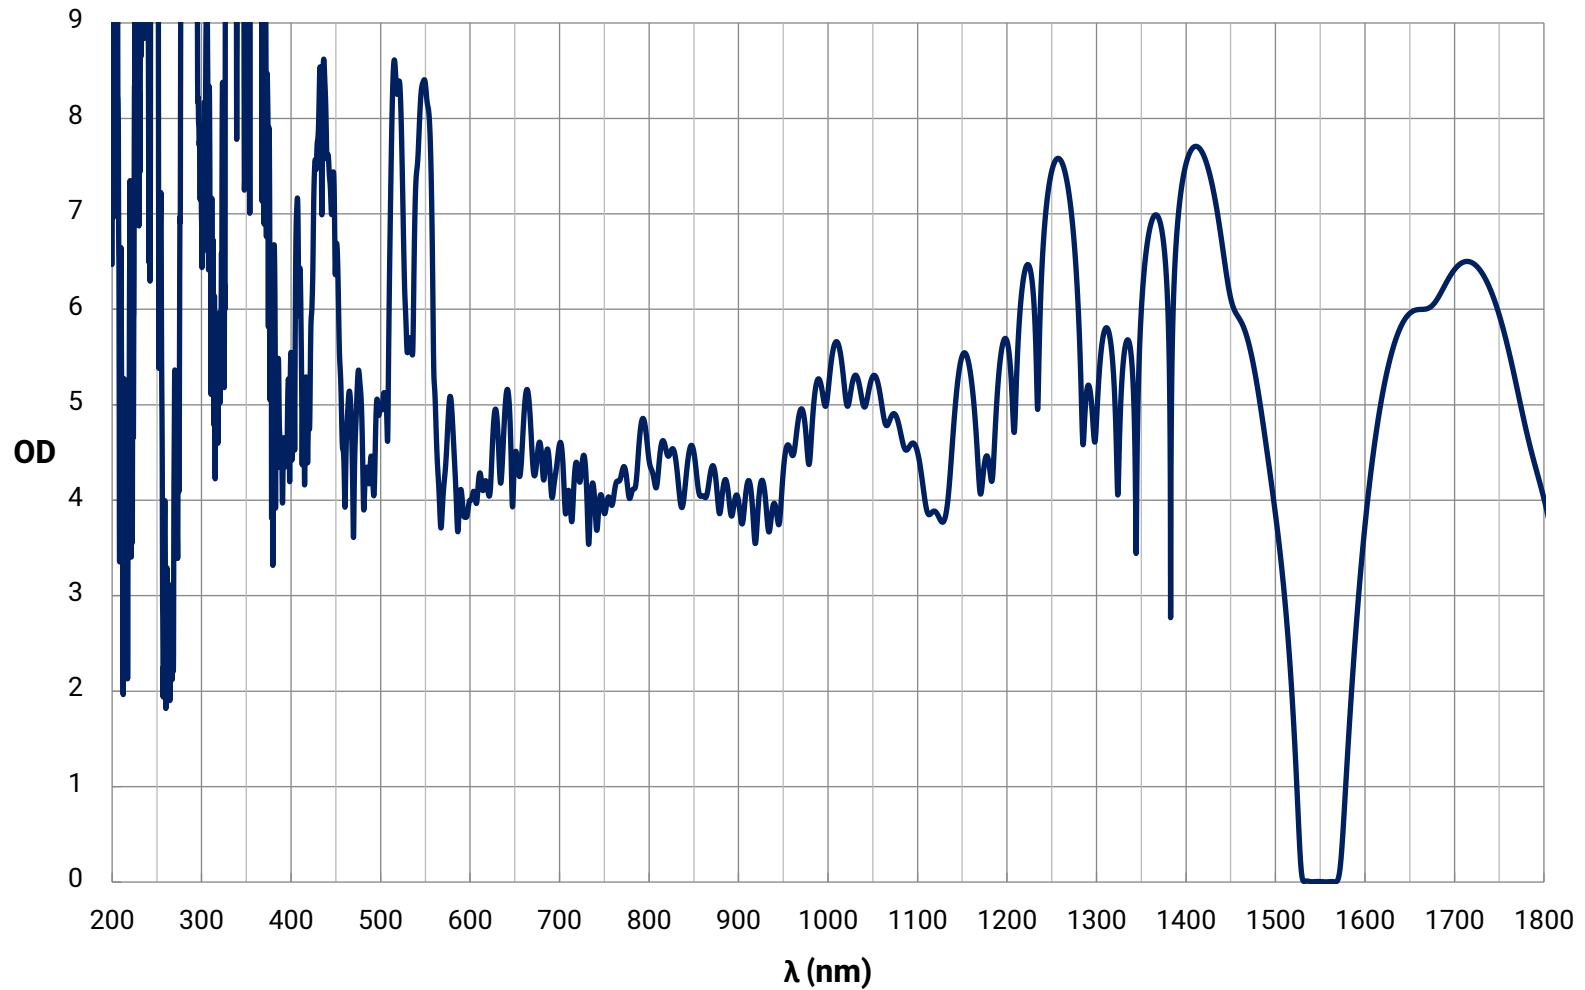

Bandpass Filter Curve

[Download Data (Excel)](#)

[View Data (Text)](#)

1550nm CWL, Hard Coated OD 4.0 50nm Bandpass Filter

Theoretical Optical Density Curve

© COPYRIGHT 2020 EDMUND OPTICS, INC. ALL RIGHTS RESERVED