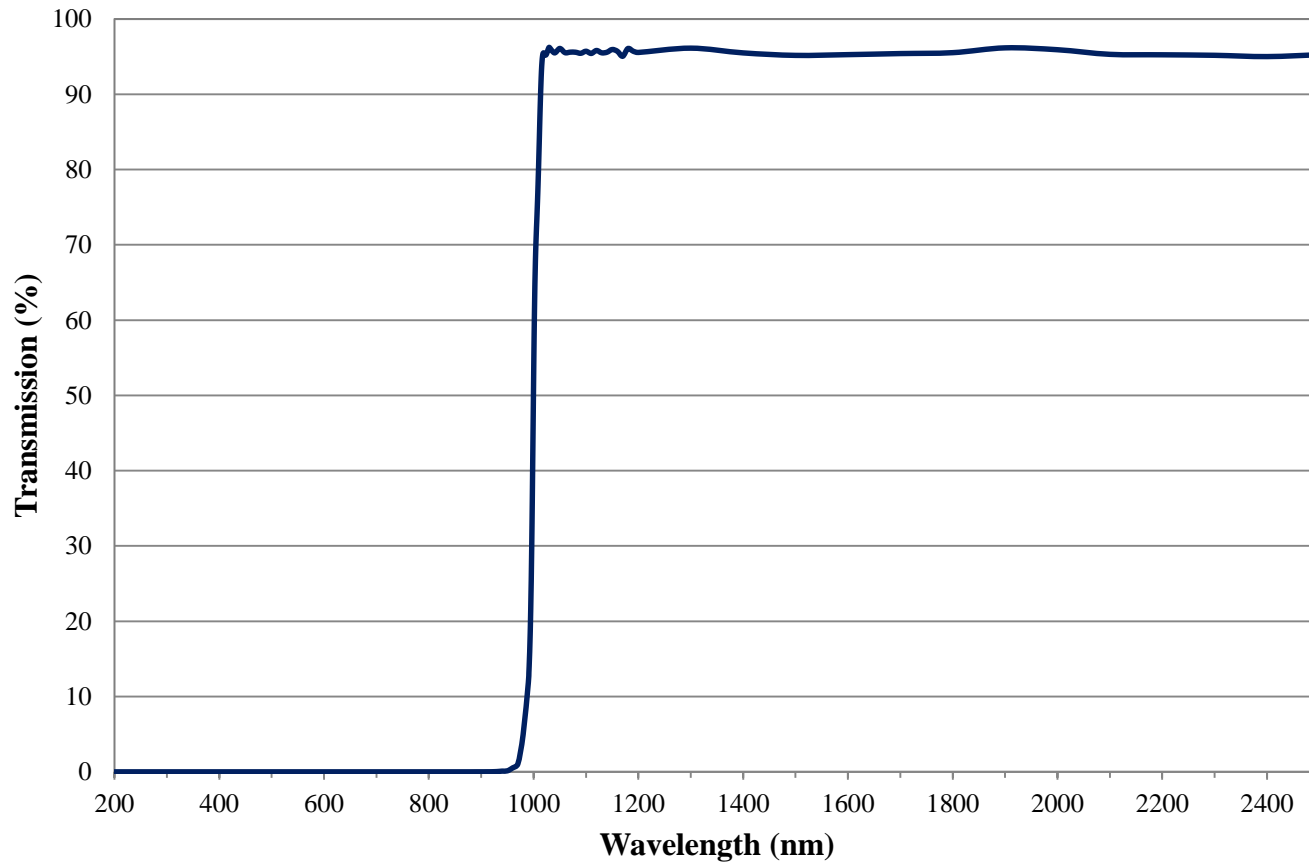

## 1000nm Colored Glass Replacement Longpass Filter FOR REFERENCE ONLY

COATING CURVE