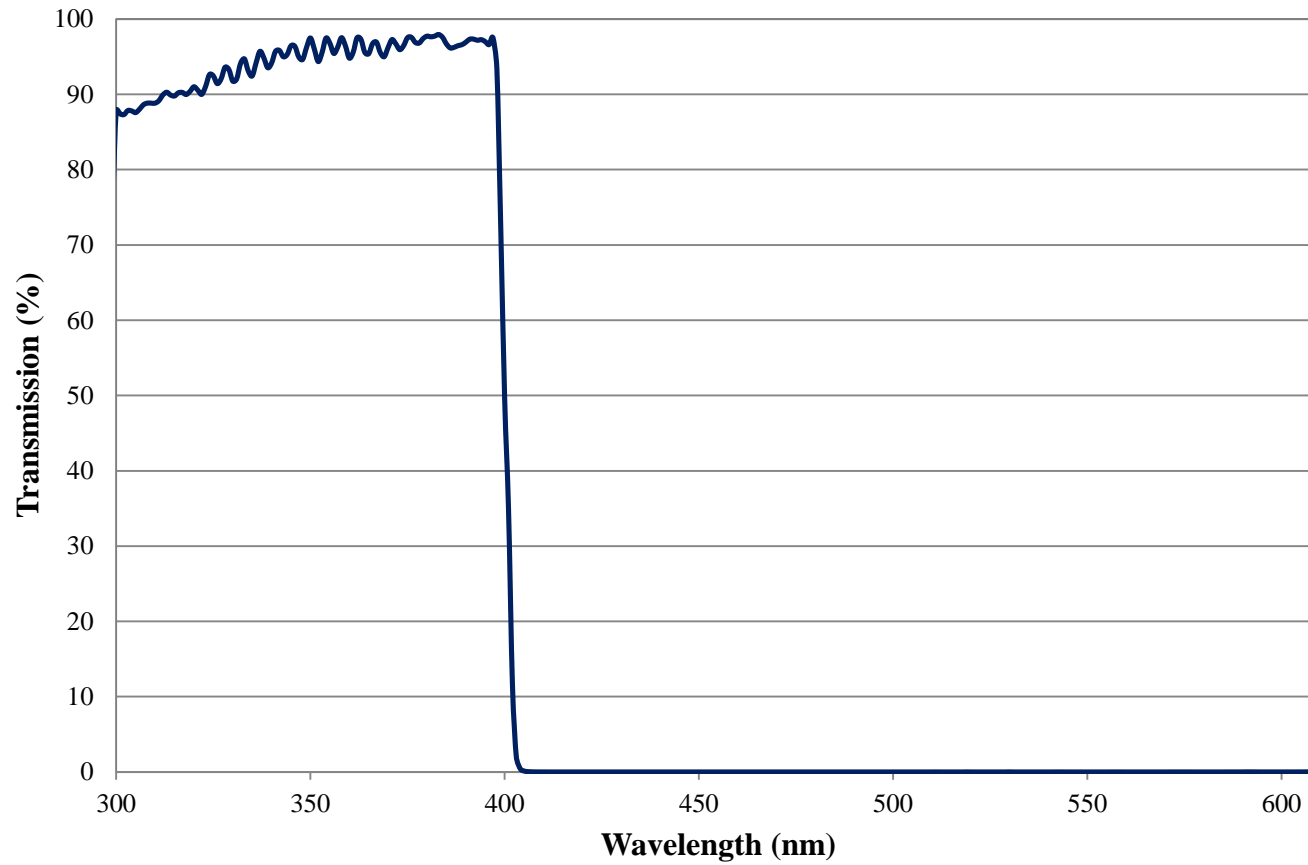

## 400nm Techspec® Shortpass Filter: OD >4.0 Coating Performance FOR REFERENCE ONLY