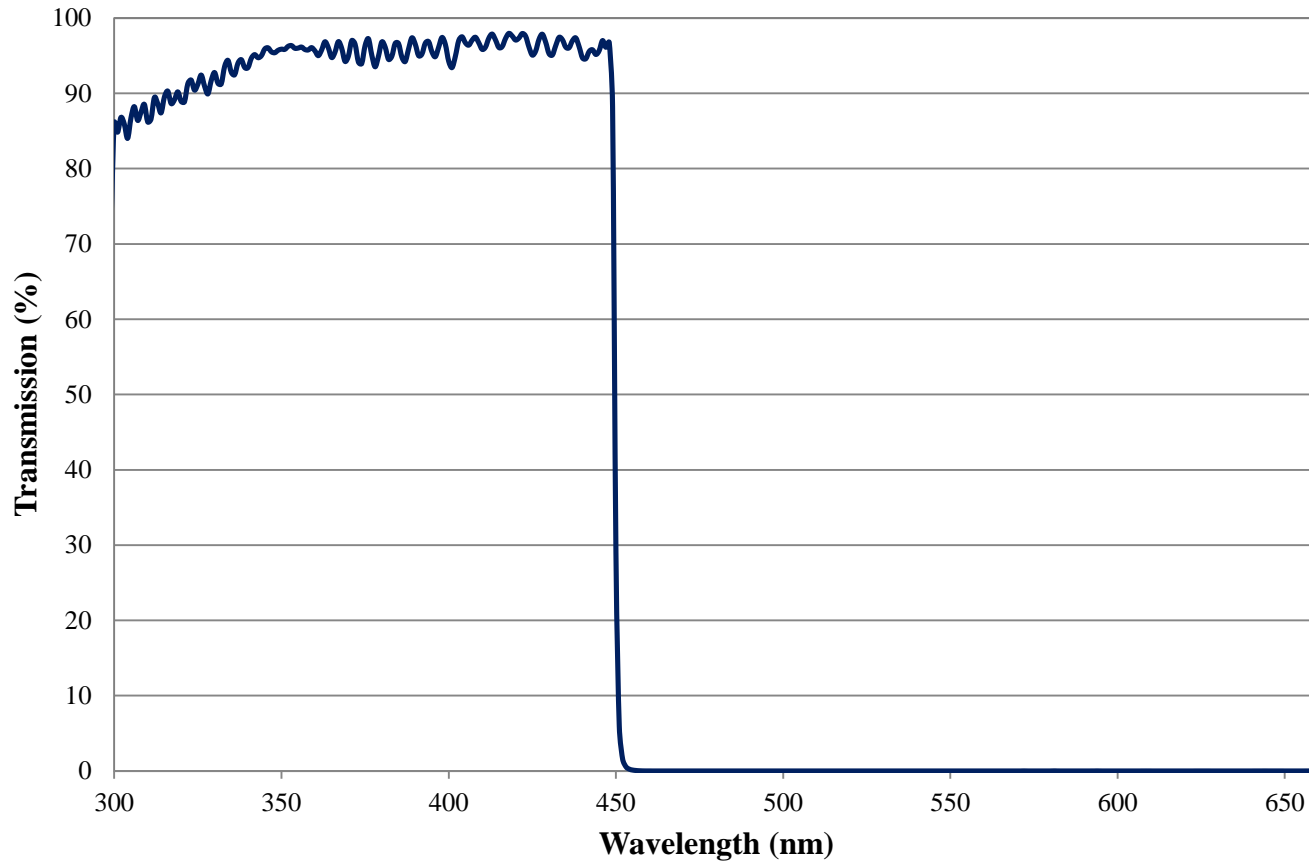

Coating Curve

Edmund Optics Inc.
USA | Asia | Europe

COATING CURVE

450nm Techspec® Shortpass Filter: OD >4.0 Coating Performance FOR REFERENCE ONLY