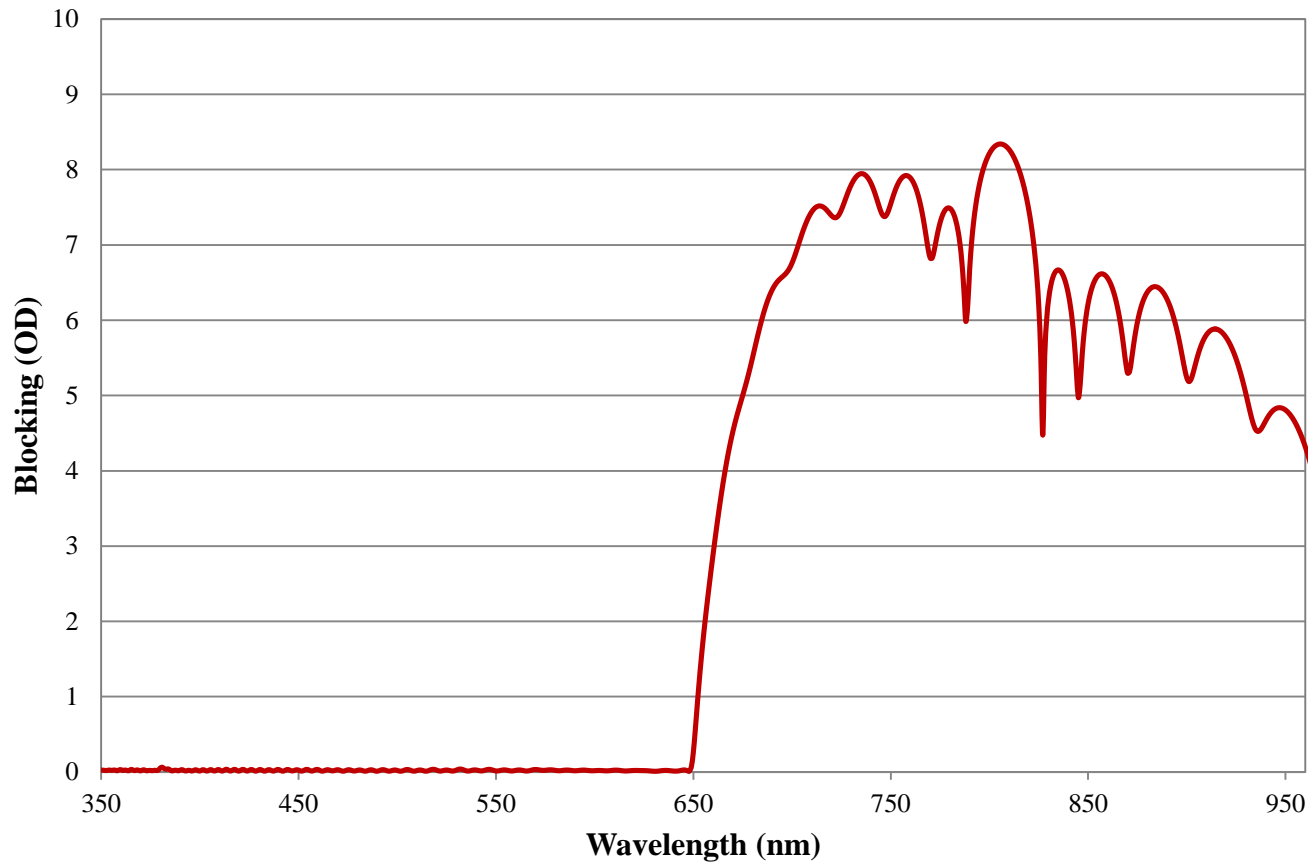

Coating Curve

Edmund Optics Inc.
USA | Asia | Europe

650nm Techspec® Shortpass Filter: OD >4.0 Coating Performance FOR REFERENCE ONLY

COATING CURVE