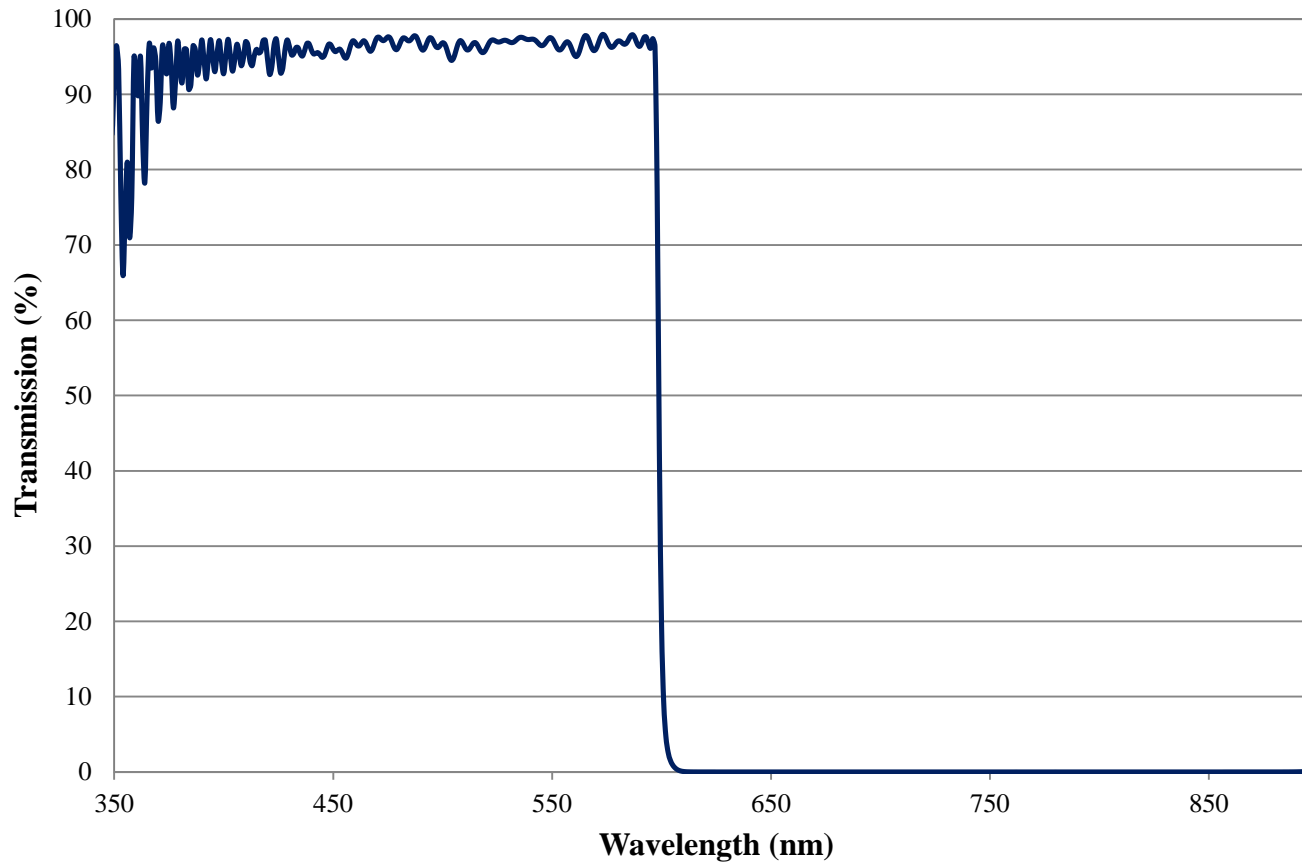

Coating Curve

Edmund Optics Inc.
USA | Asia | Europe

600nm Techspec® Shortpass Filter: OD >4.0 Coating Performance FOR REFERENCE ONLY

COATING CURVE