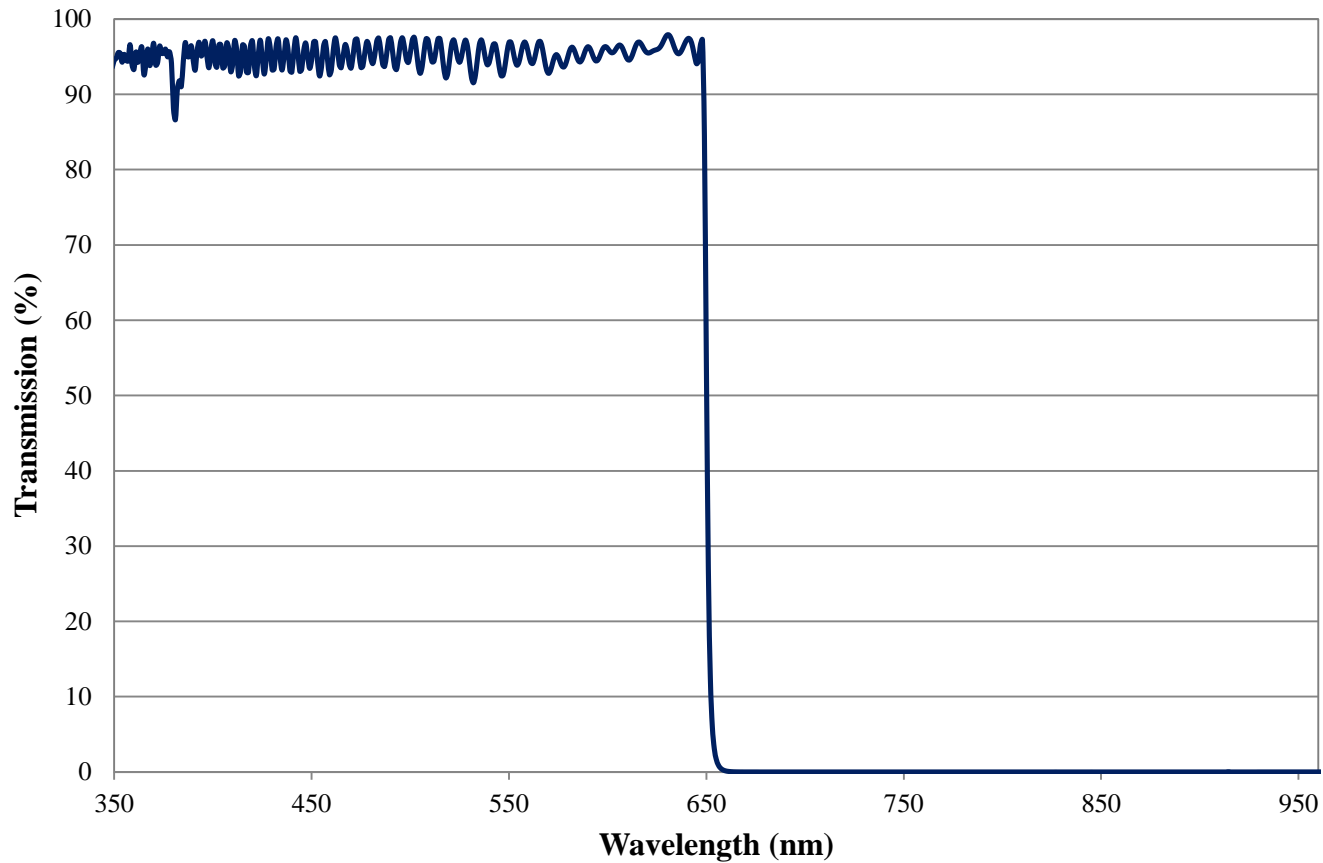

Coating Curve

Edmund Optics Inc.
USA | Asia | Europe

650nm Techspec® Shortpass Filter: OD >4.0 Coating Performance FOR REFERENCE ONLY

COATING CURVE