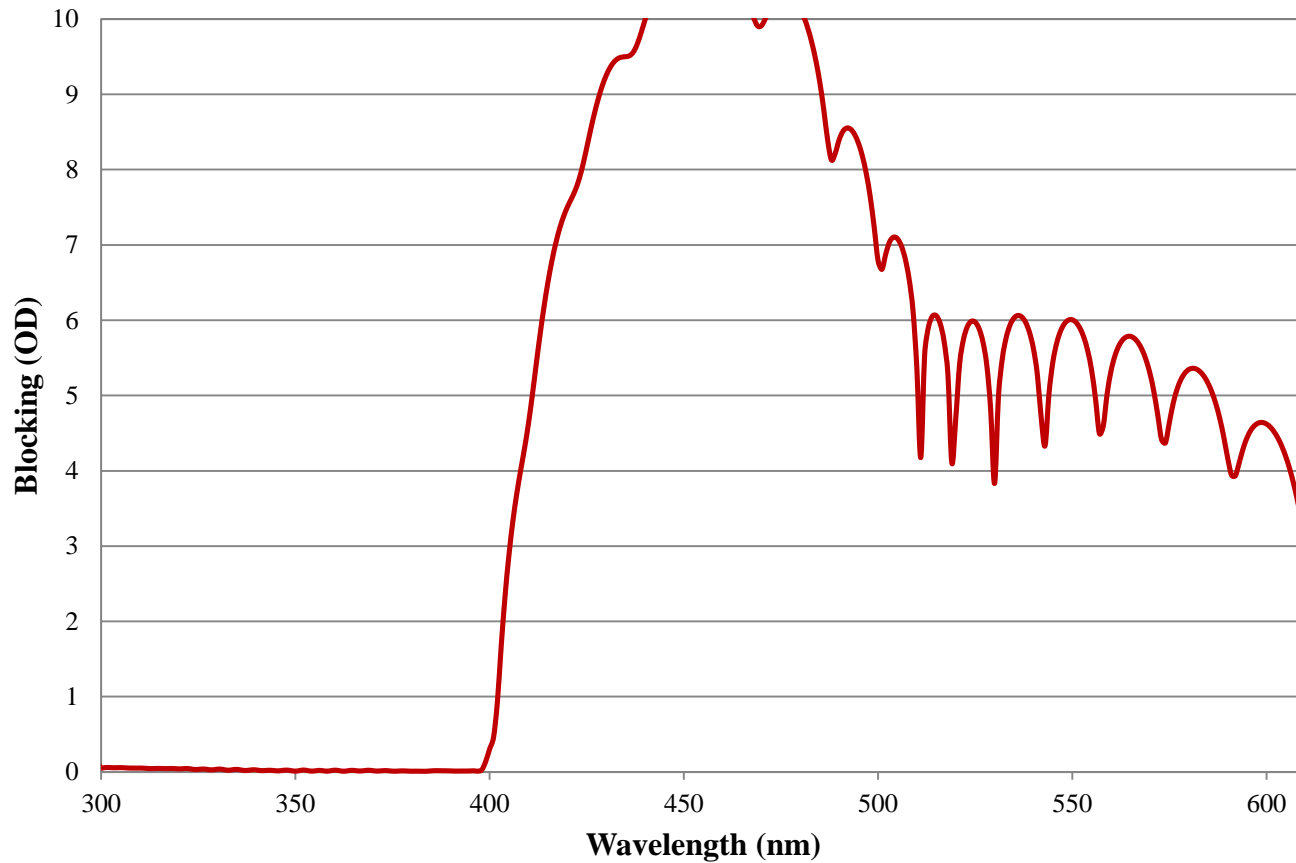

Coating Curve

Edmund Optics Inc.
USA | Asia | Europe

400nm Techspec® Shortpass Filter: OD >4.0 Coating Performance FOR REFERENCE ONLY

COATING CURVE