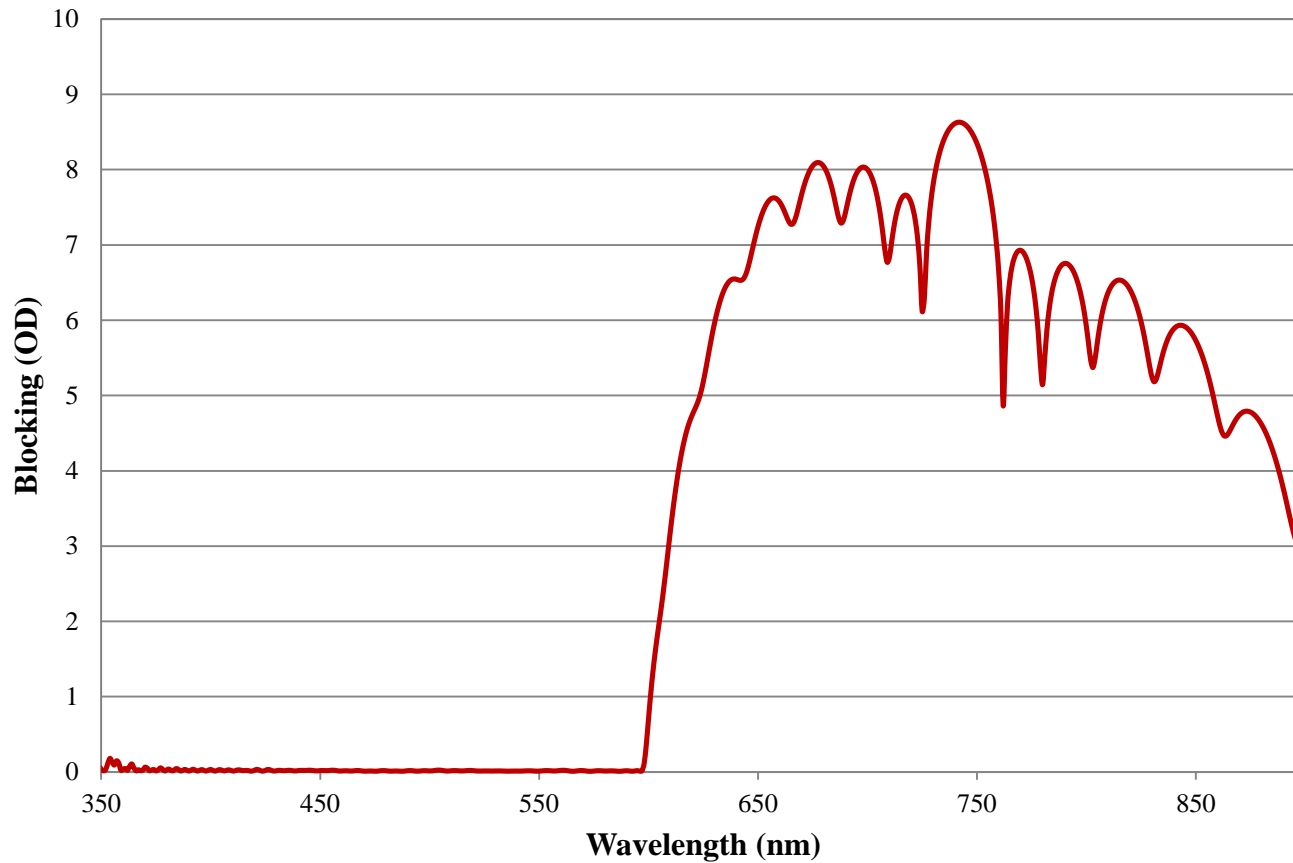

Coating Curve

Edmund Optics Inc.
USA | Asia | Europe

600nm Techspec® Shortpass Filter: OD >4.0 Coating Performance FOR REFERENCE ONLY

COATING CURVE