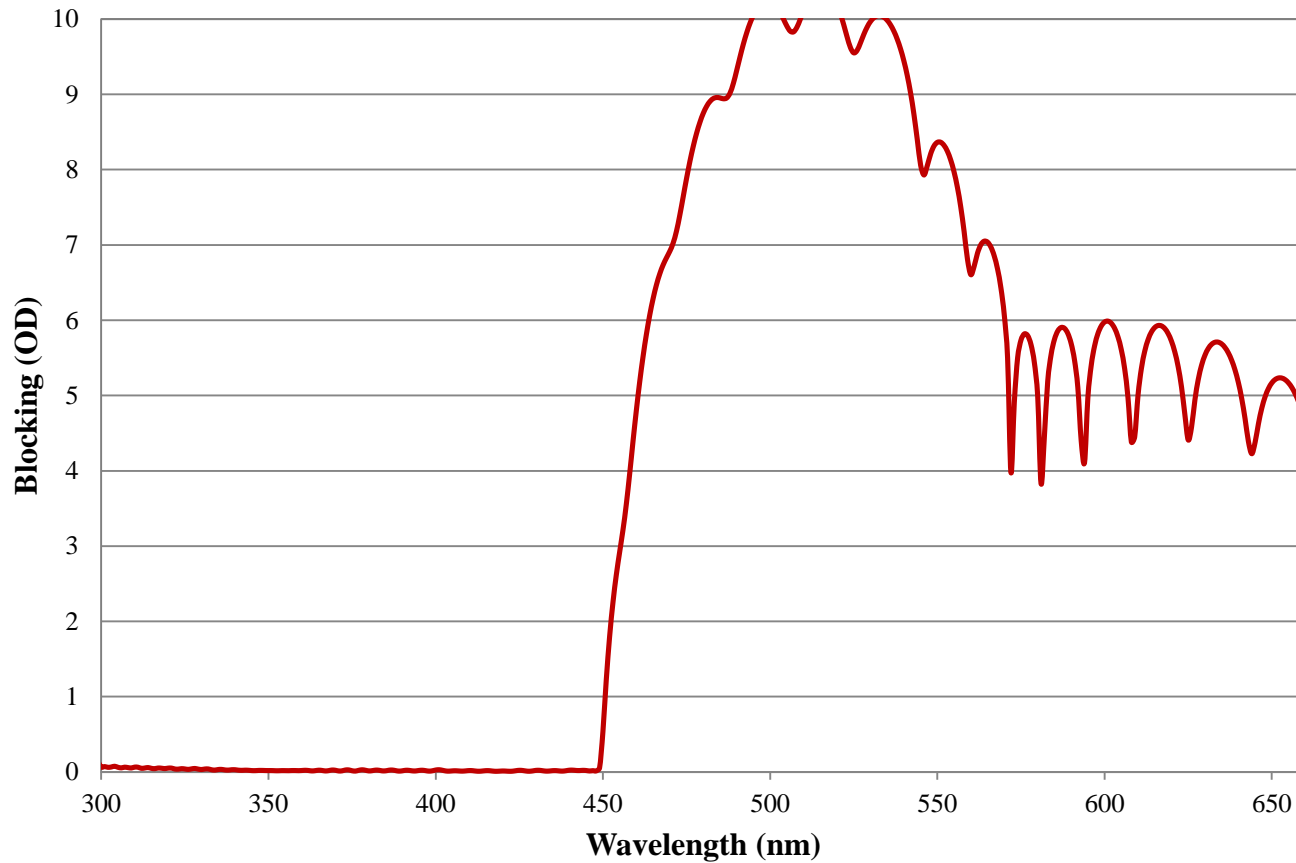

Coating Curve

Edmund Optics Inc.
USA | Asia | Europe

450nm Techspec® Shortpass Filter: OD >4.0 Coating Performance FOR REFERENCE ONLY

COATING CURVE