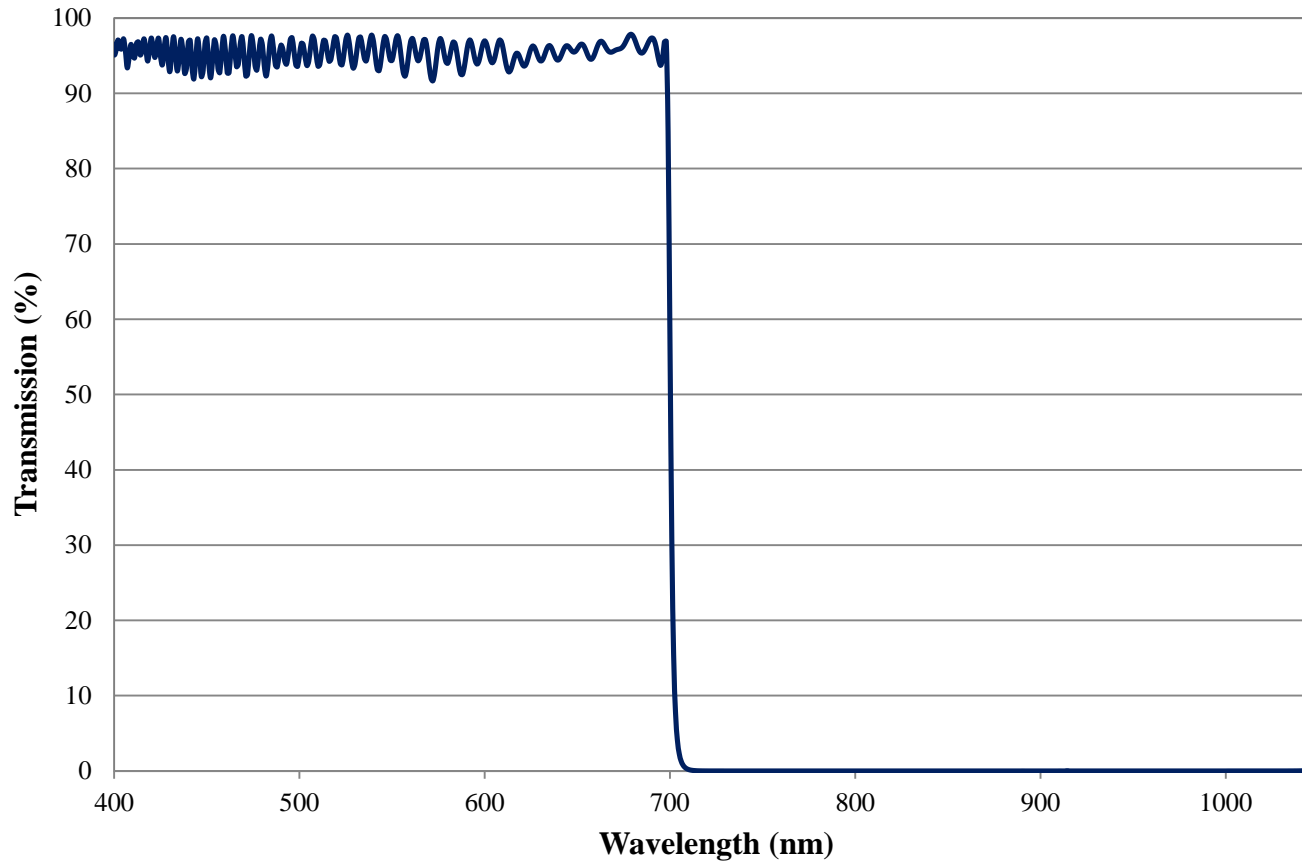

Coating Curve

Edmund Optics Inc.
USA | Asia | Europe

COATING CURVE

700nm Techspec® Shortpass Filter: OD >4.0 Coating Performance FOR REFERENCE ONLY