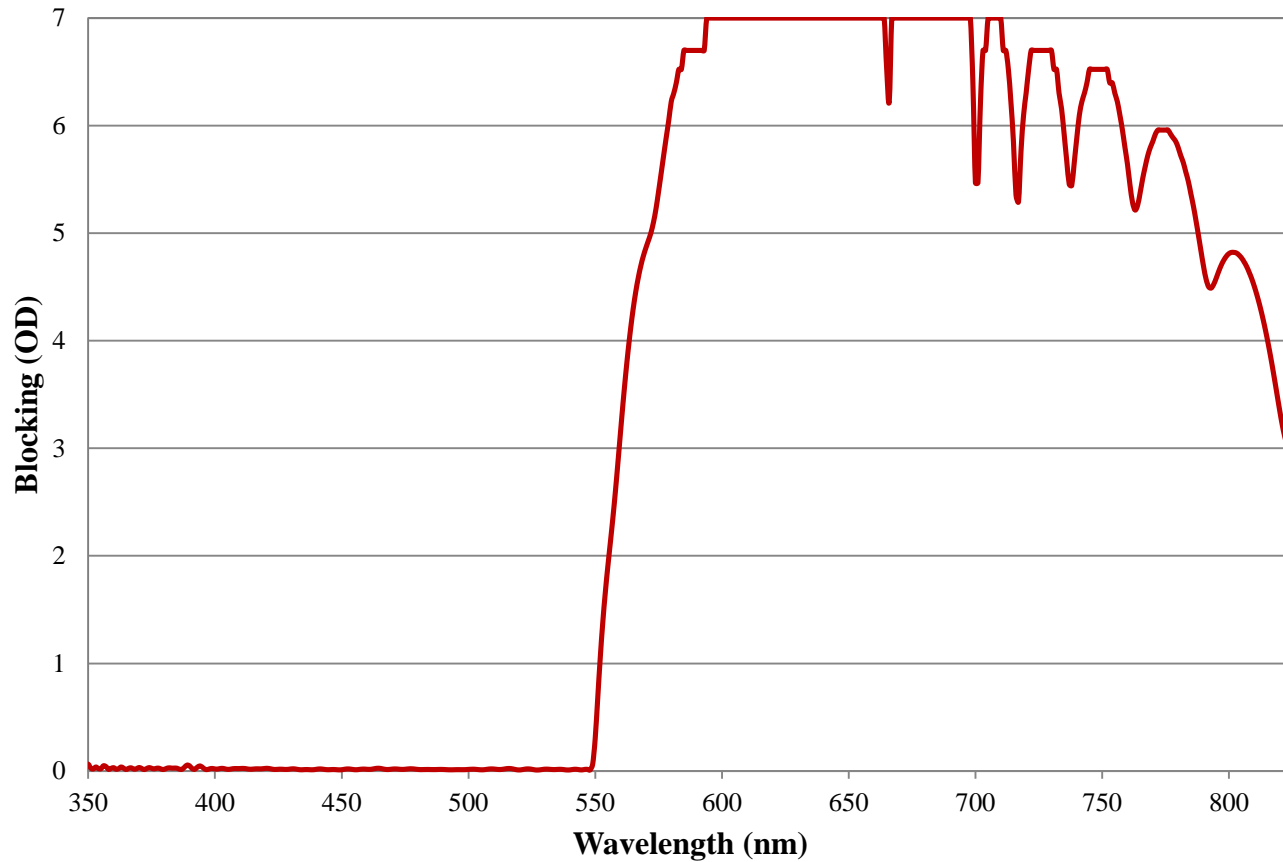

Coating Curve

Edmund Optics Inc.
USA | Asia | Europe

550nm Techspec® Shortpass Filter: OD >4.0 Coating Performance FOR REFERENCE ONLY

COATING CURVE