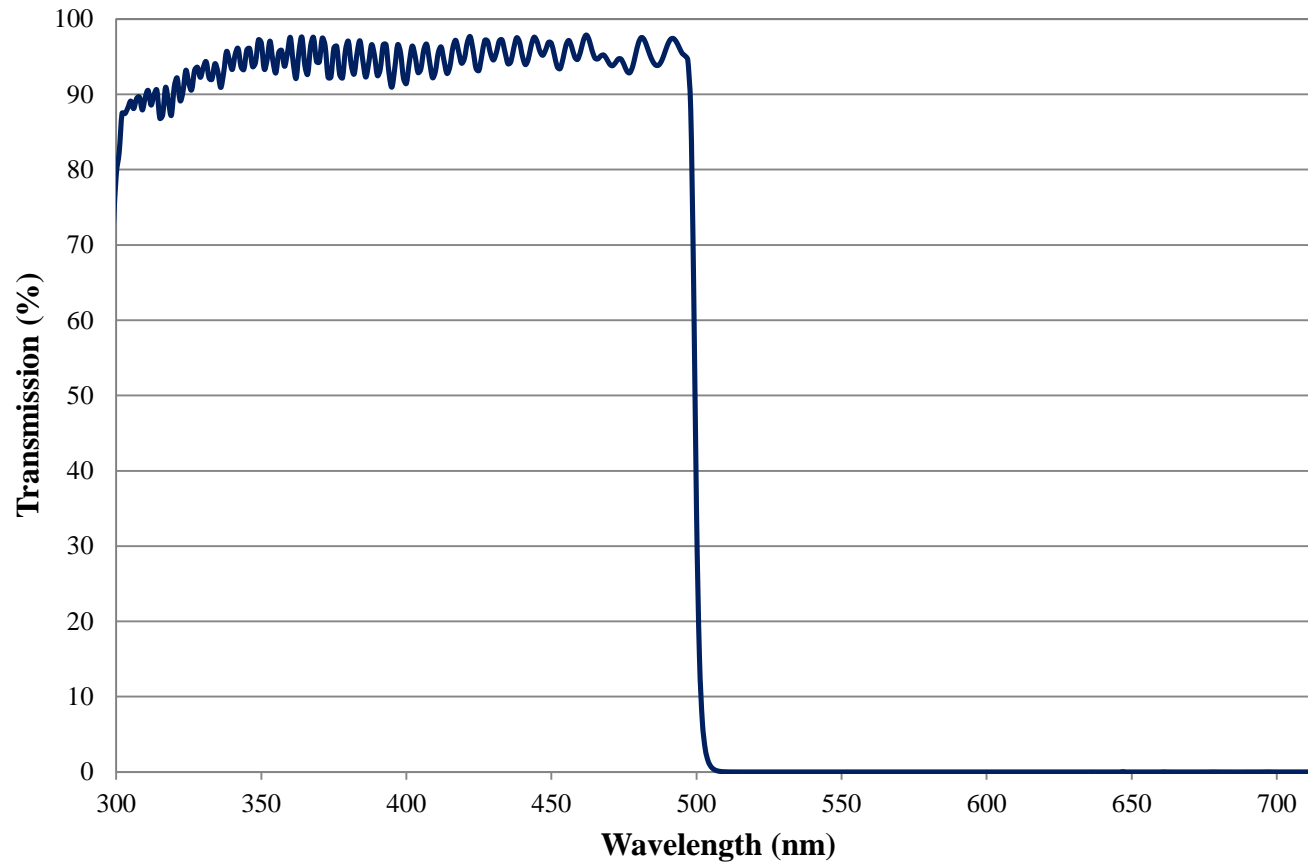

Coating Curve

Edmund Optics Inc.
USA | Asia | Europe

COATING CURVE

500nm Techspec® Shortpass Filter: OD >4.0 Coating Performance FOR REFERENCE ONLY