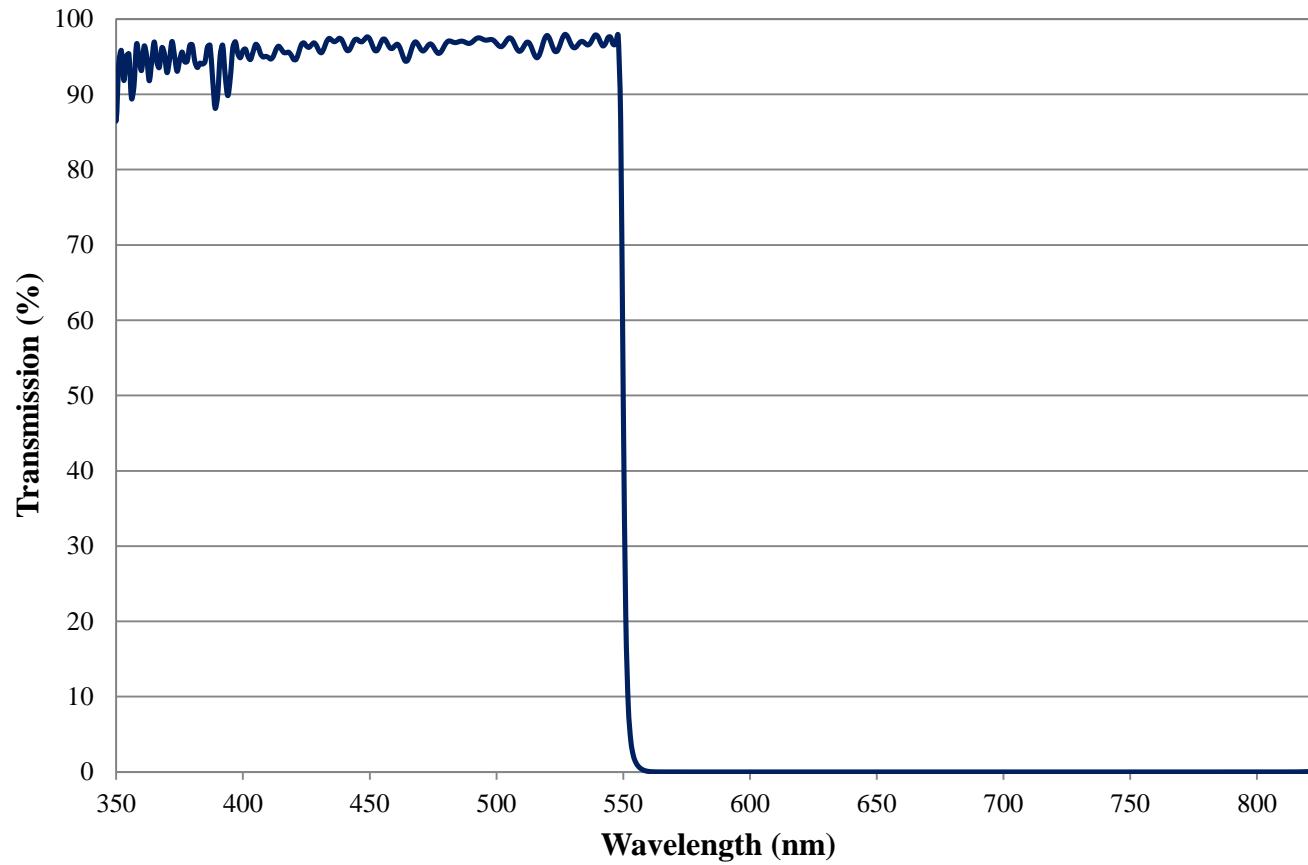

Coating Curve

Edmund Optics Inc.
USA | Asia | Europe

550nm Techspec® Shortpass Filter: OD >4.0 Coating Performance FOR REFERENCE ONLY

COATING CURVE