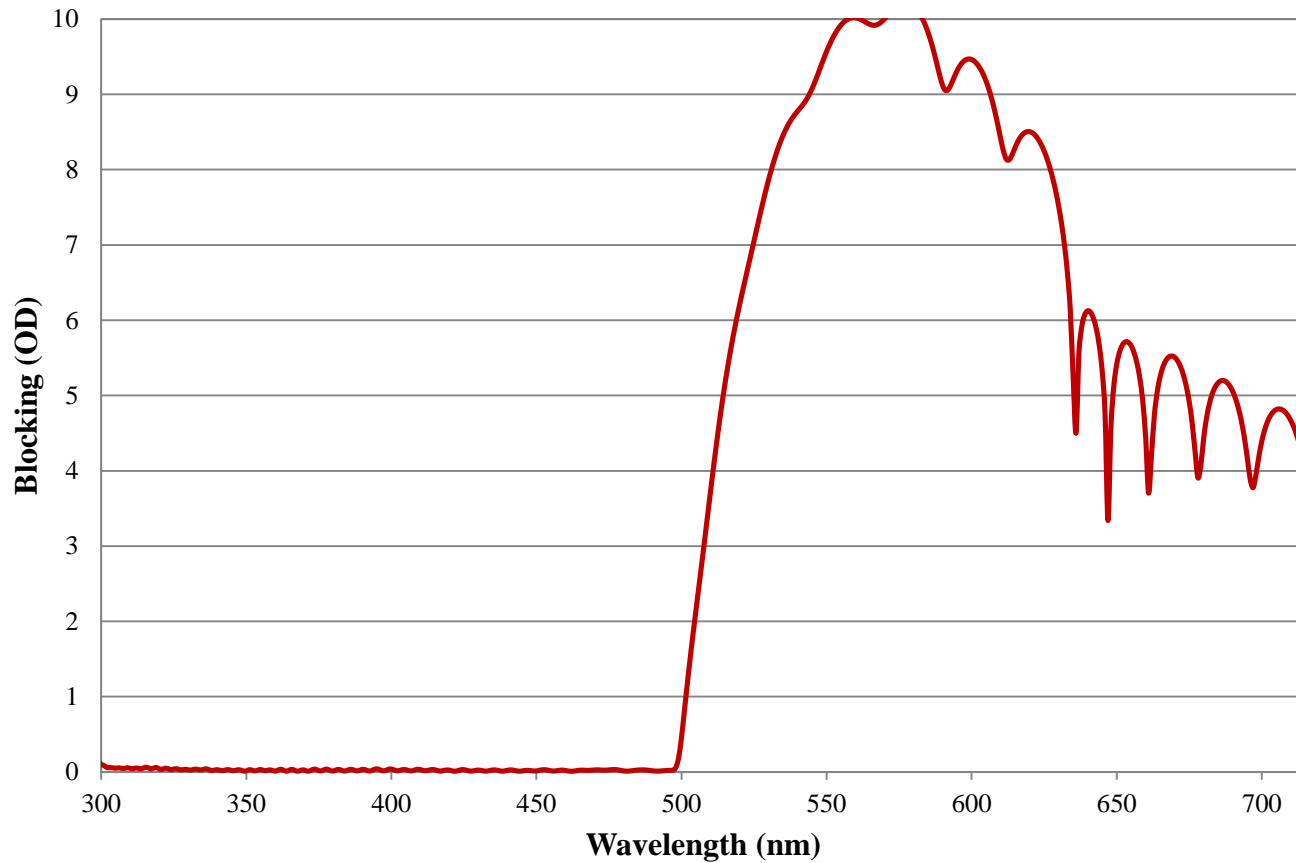

Coating Curve

Edmund Optics Inc.
USA | Asia | Europe

500nm Techspec® Shortpass Filter: OD >4.0 Coating Performance FOR REFERENCE ONLY

COATING CURVE