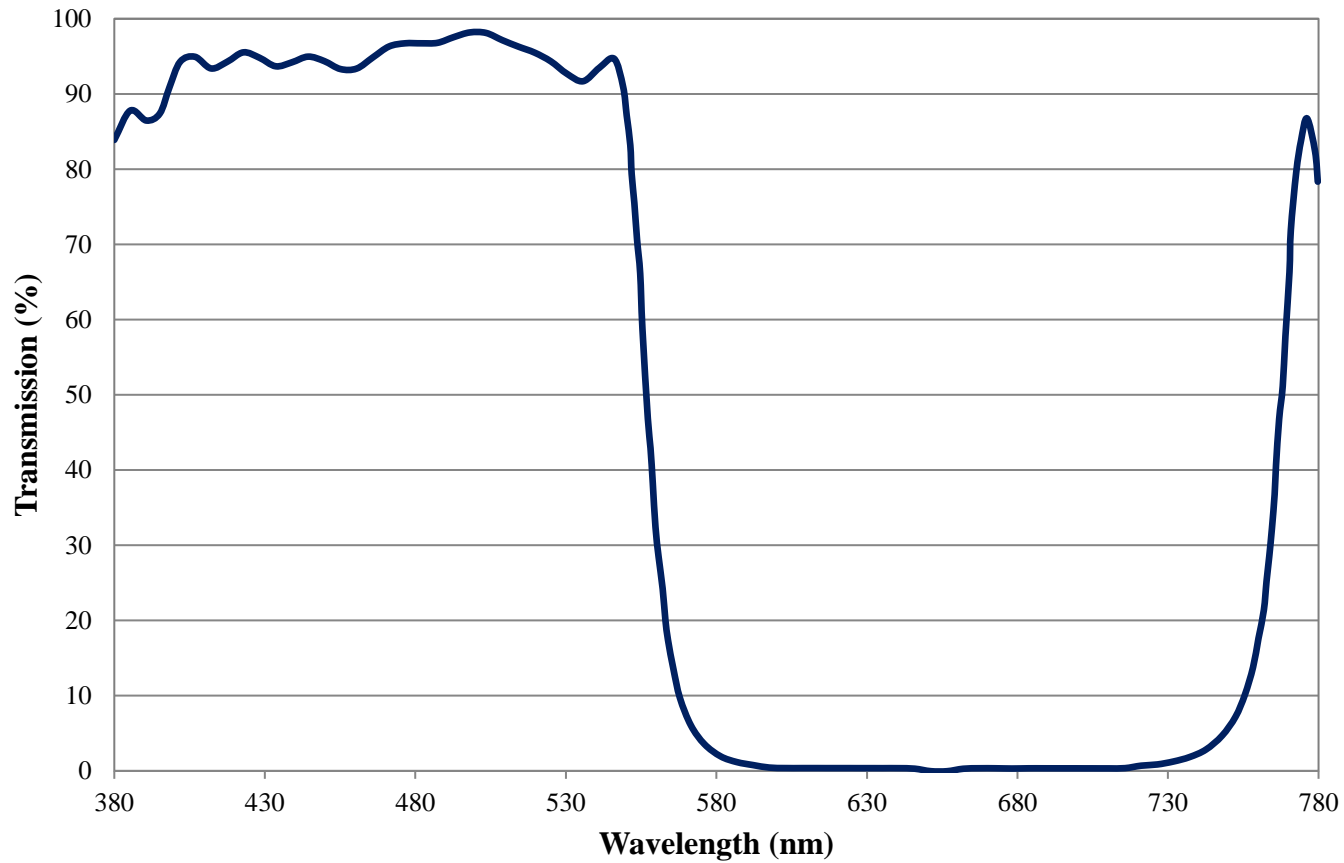

## Cyan Subtractive Color Dichroic Filter Coating Performance FOR REFERENCE ONLY