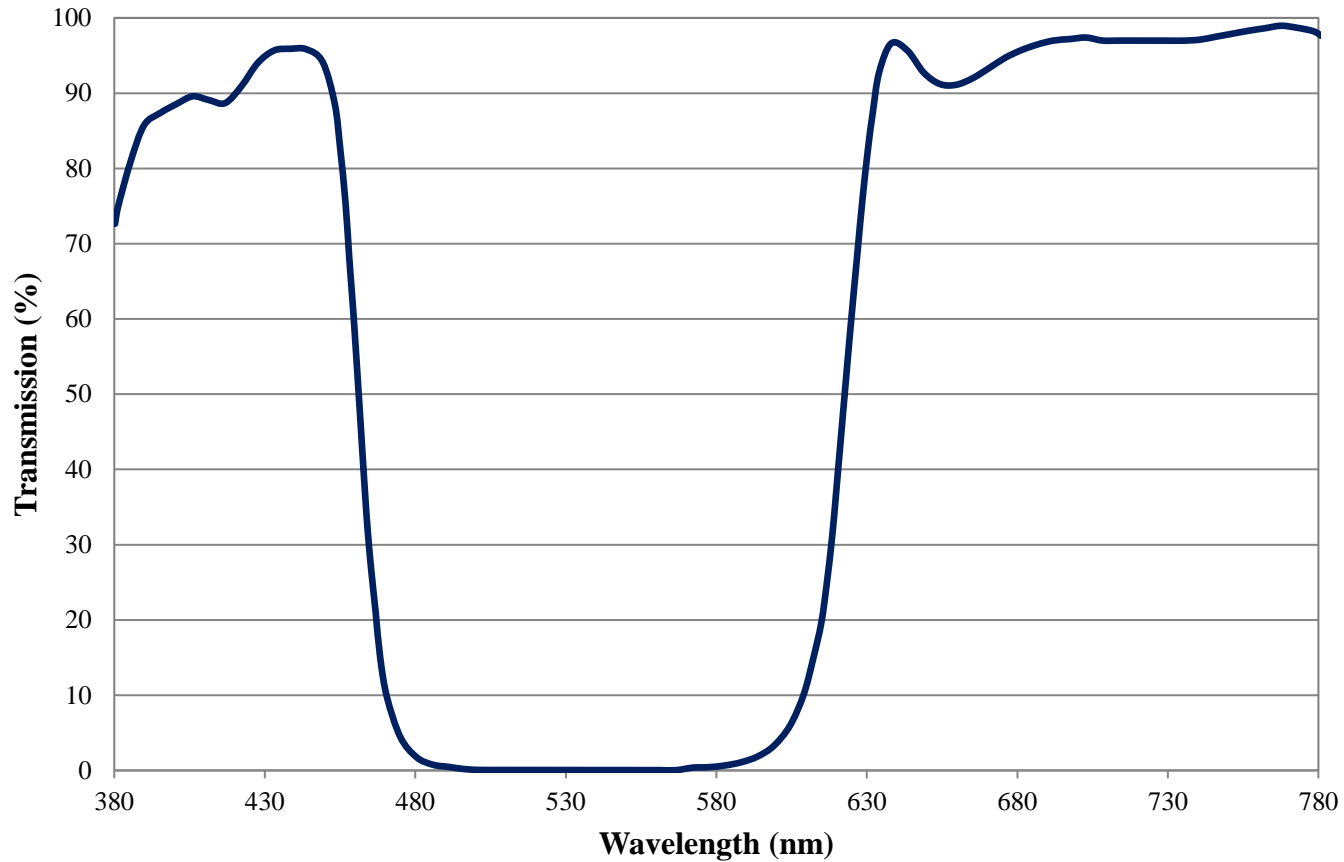

Coating Curve

Edmund Optics Inc.
USA | Asia | Europe

COATING CURVE

Magenta Subtractive Color Dichroic Filter Coating Performance FOR REFERENCE ONLY