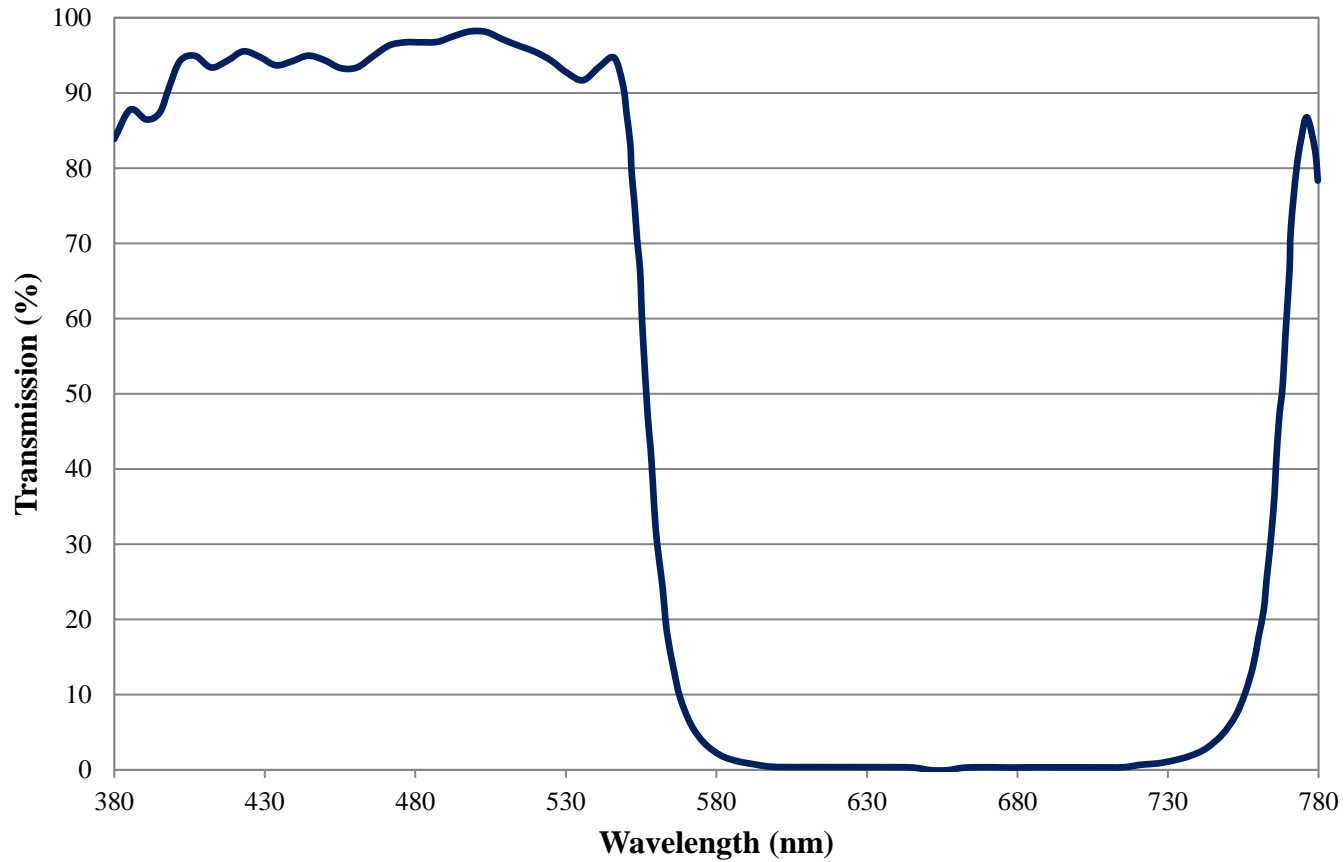

## Cyan Subtractive Color Dichroic Filter Coating Performance FOR REFERENCE ONLY