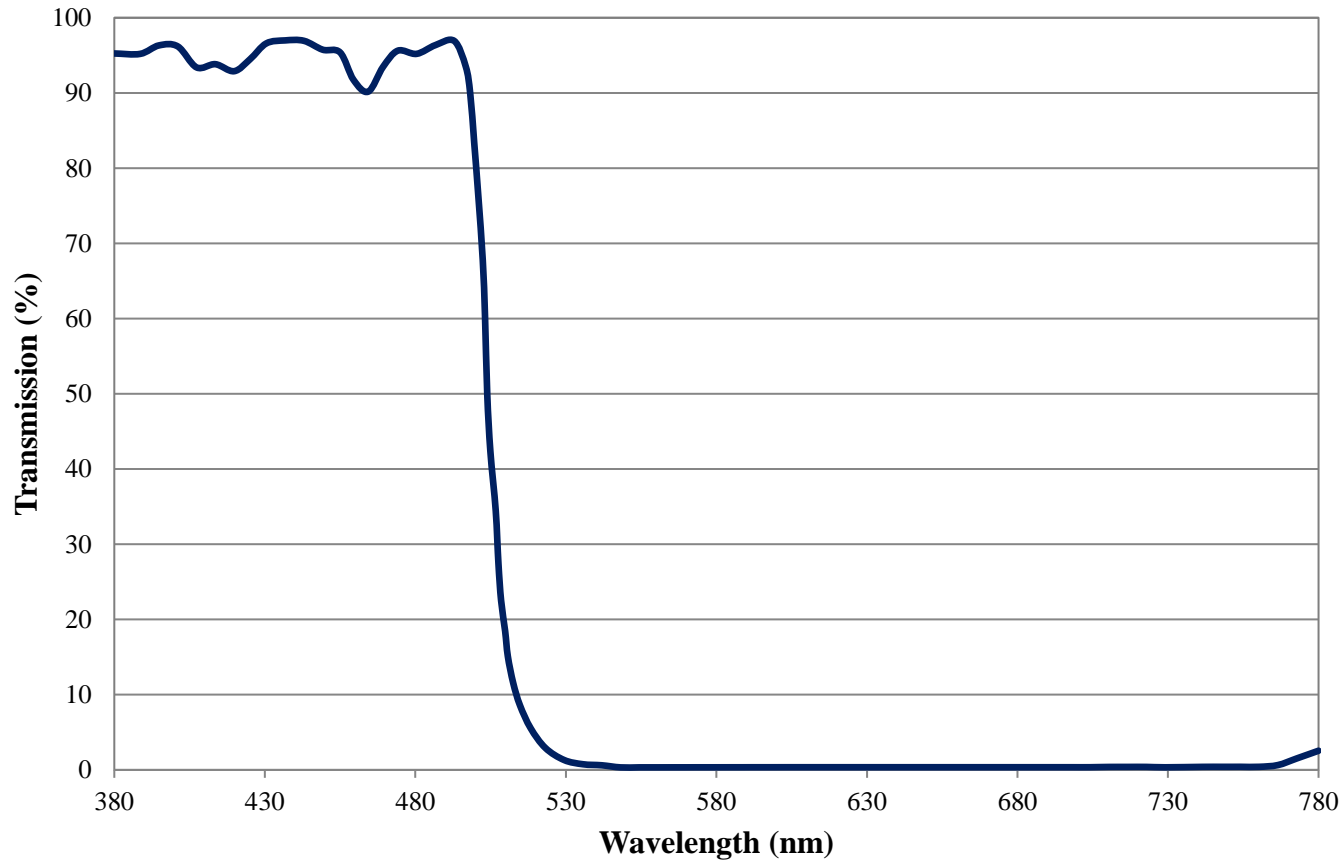

Coating Curve

Edmund Optics Inc.
USA | Asia | Europe

COATING CURVE

Blue Additive Color Dichroic Filter Coating Performance FOR REFERENCE ONLY