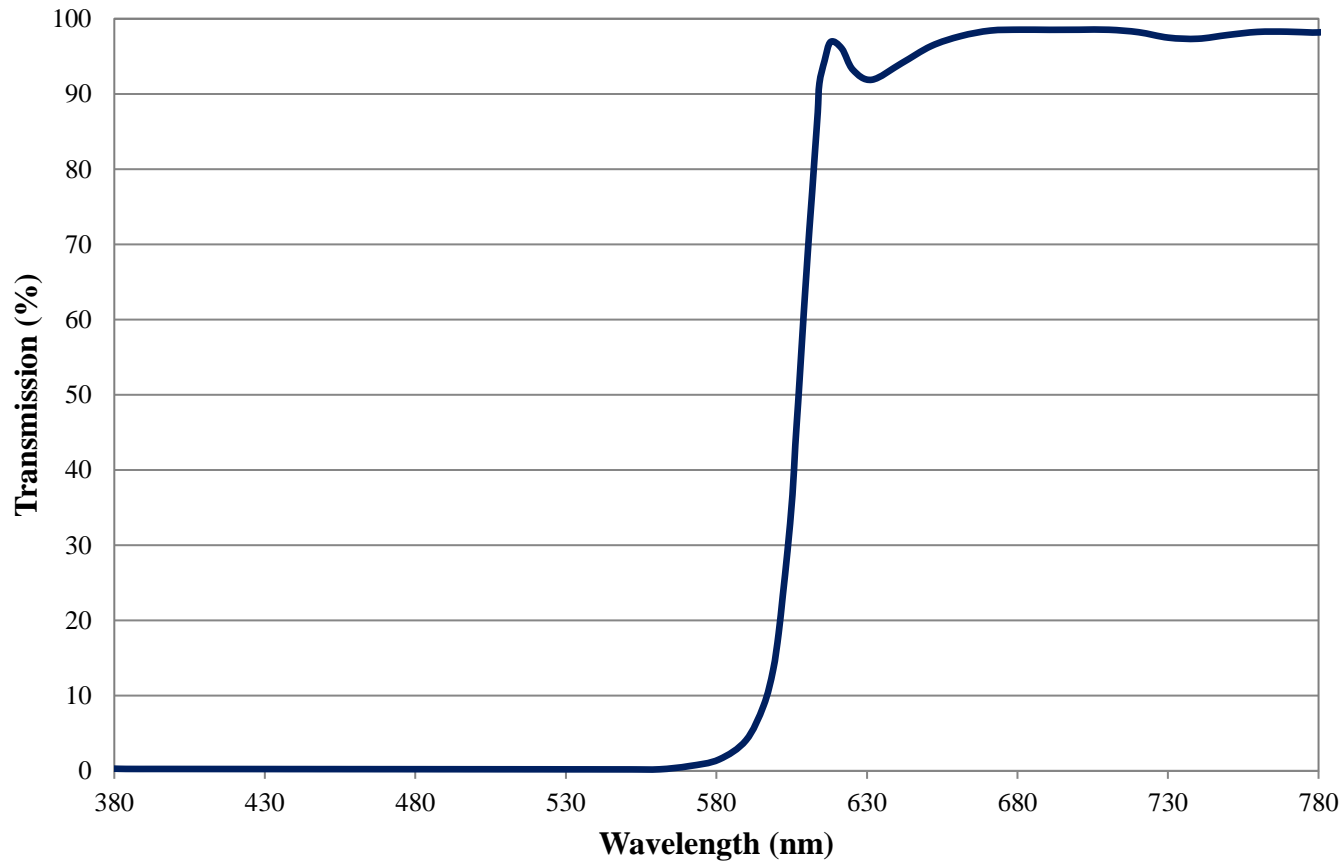

## Red Additive Color Dichroic Filter Coating Performance FOR REFERENCE ONLY