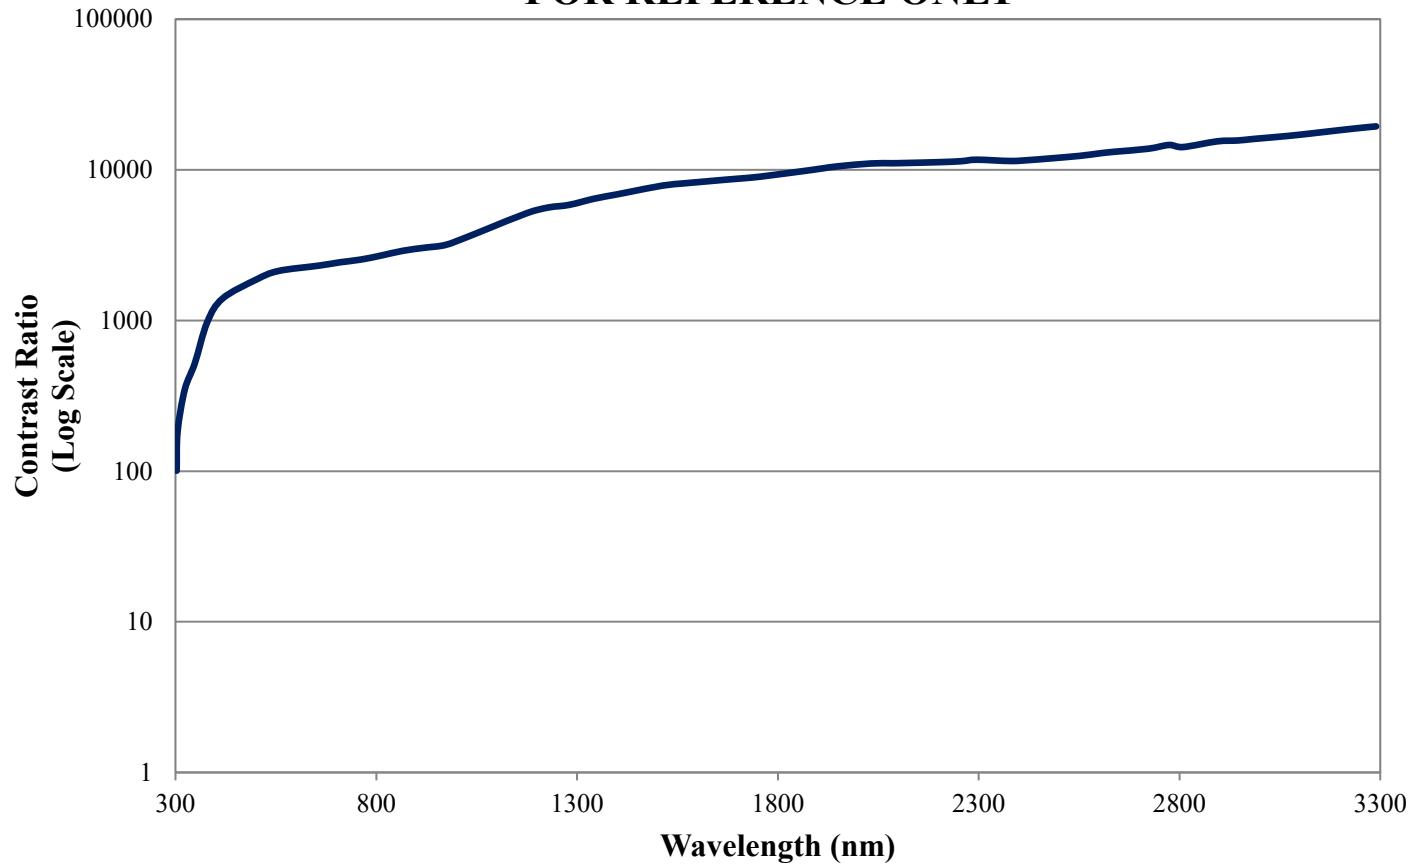

## UBB01A Contrast Ratio FOR REFERENCE ONLY

COATING CURVE