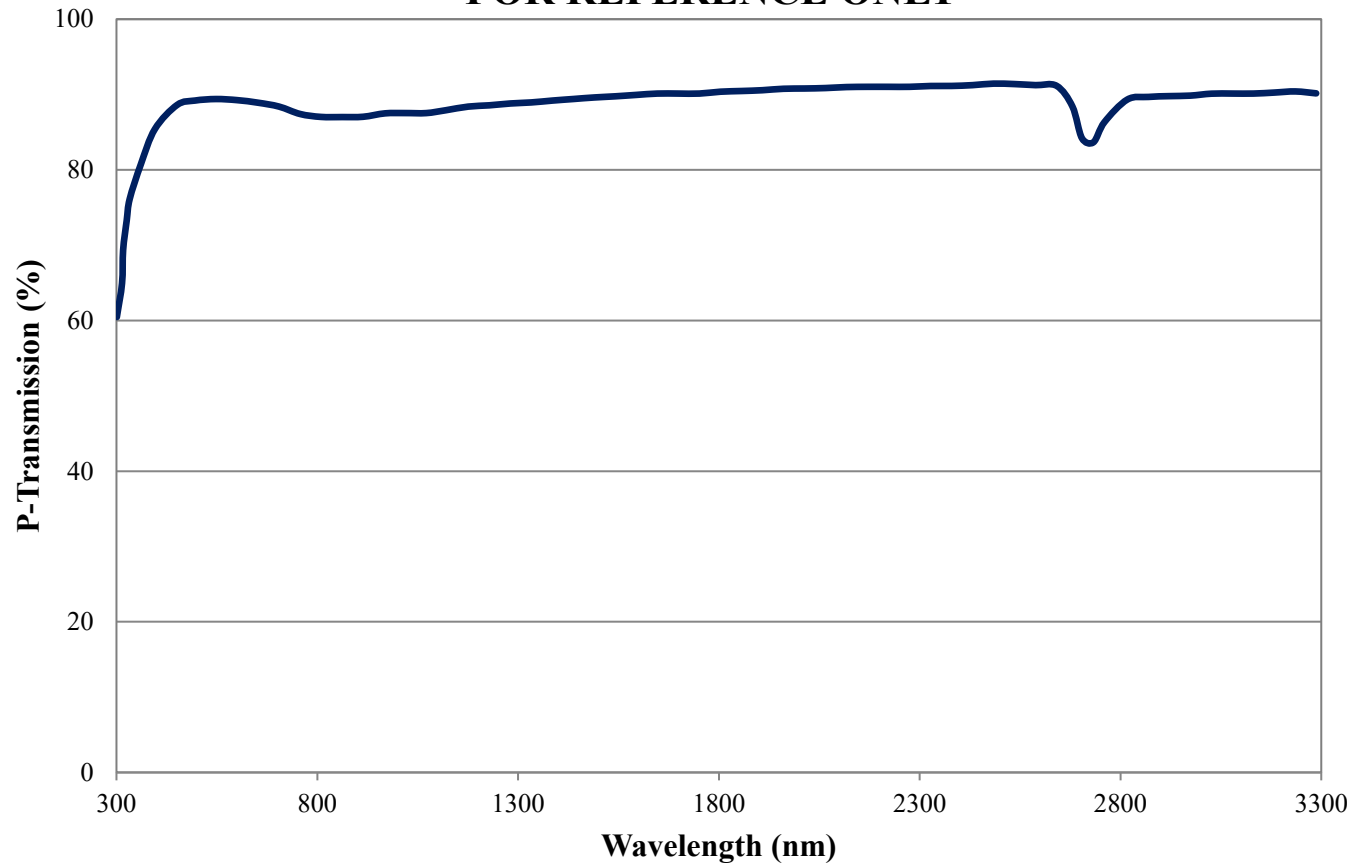

Coating Curve

Edmund Optics Inc.
USA | Asia | Europe

COATING CURVE

UBB01A P-Transmission FOR REFERENCE ONLY