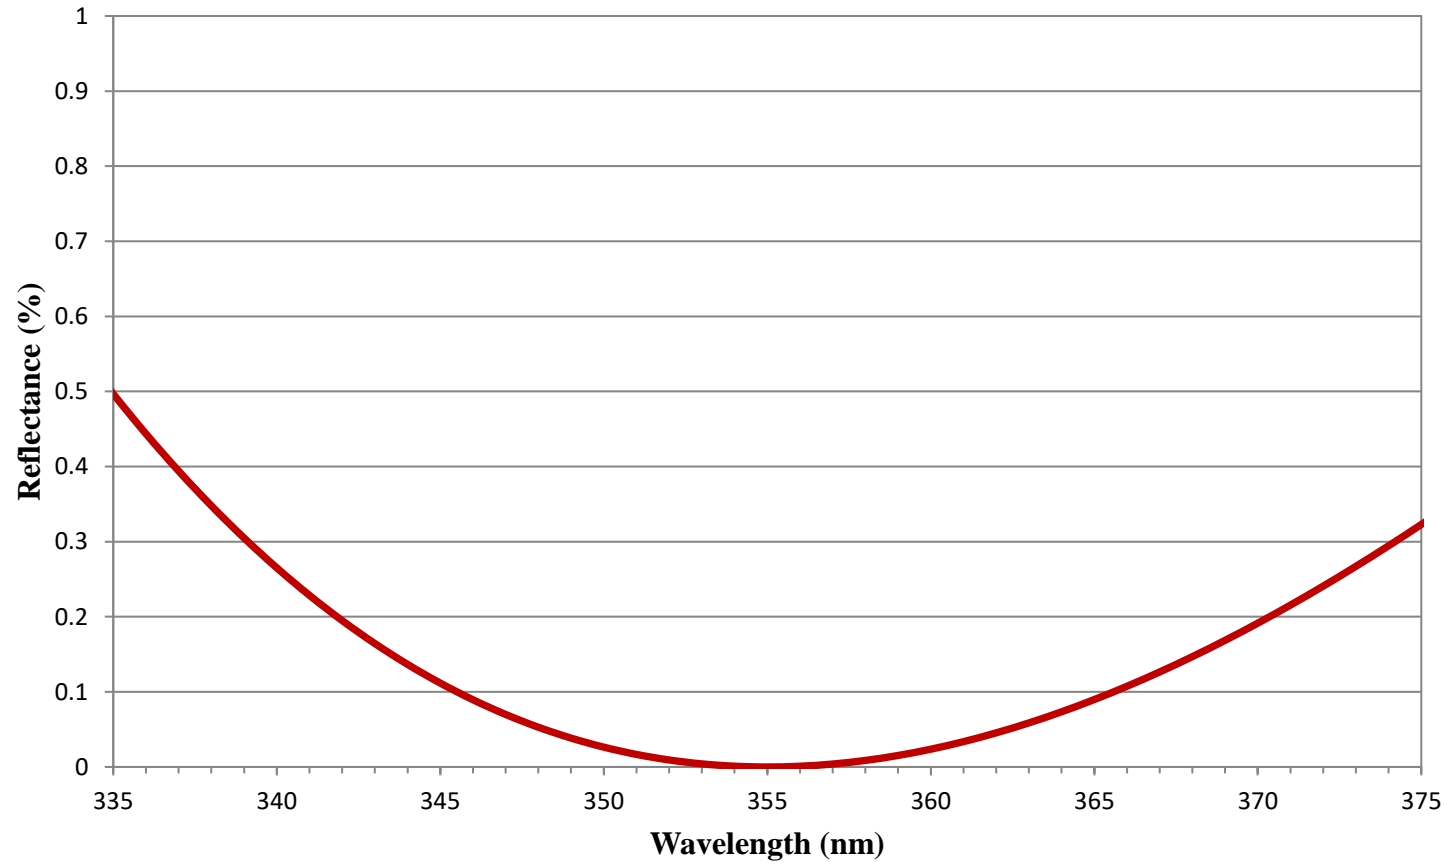

Coating Curve

Edmund Optics Inc.
USA | Asia | Europe

355nm Nd:YAG IBS Laser Line Window FOR REFERENCE ONLY

COATING CURVE