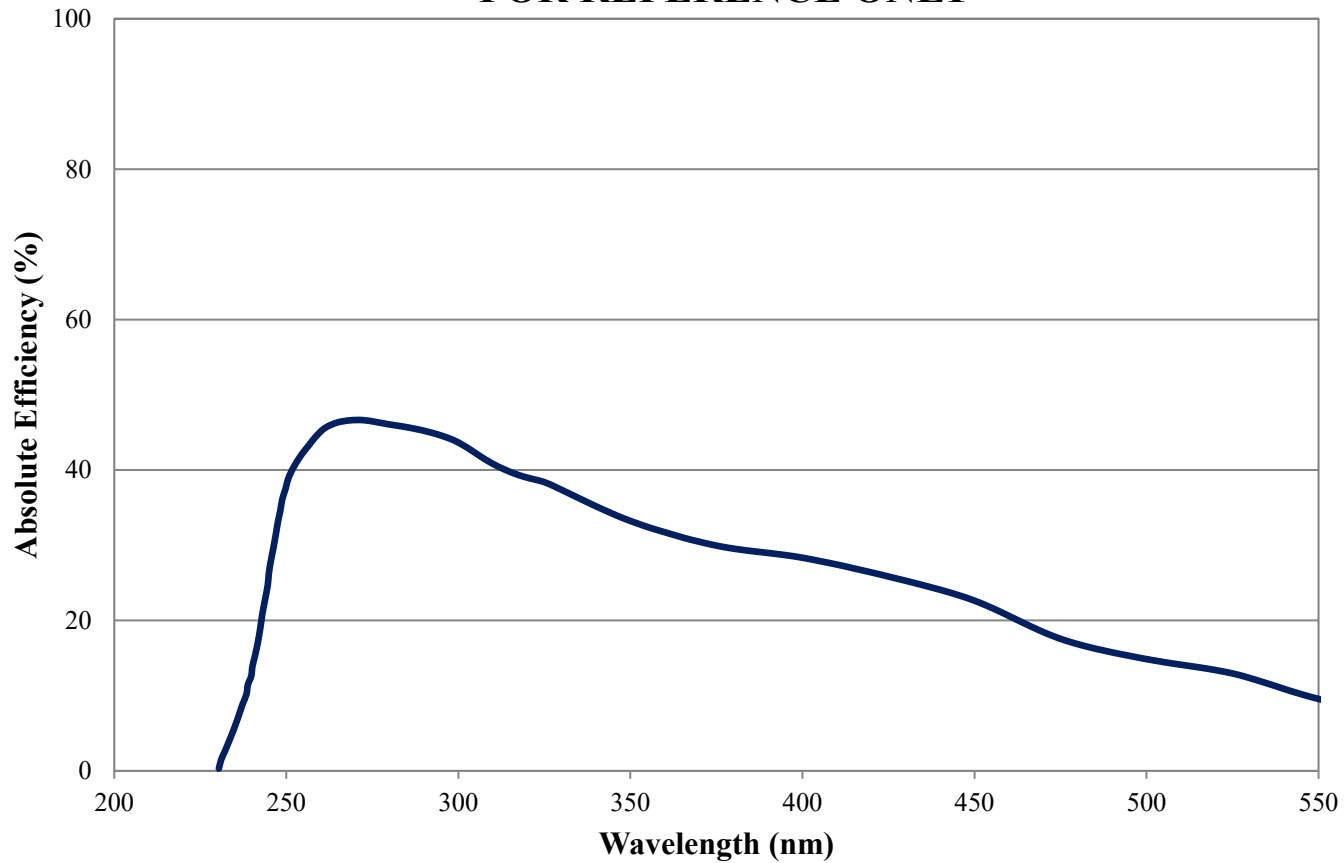

Coating Curve

Edmund Optics Inc.
USA | Asia | Europe

1200 Grooves/mm Transmission Grating 26.7° Blaze Angle FOR REFERENCE ONLY

COATING CURVE