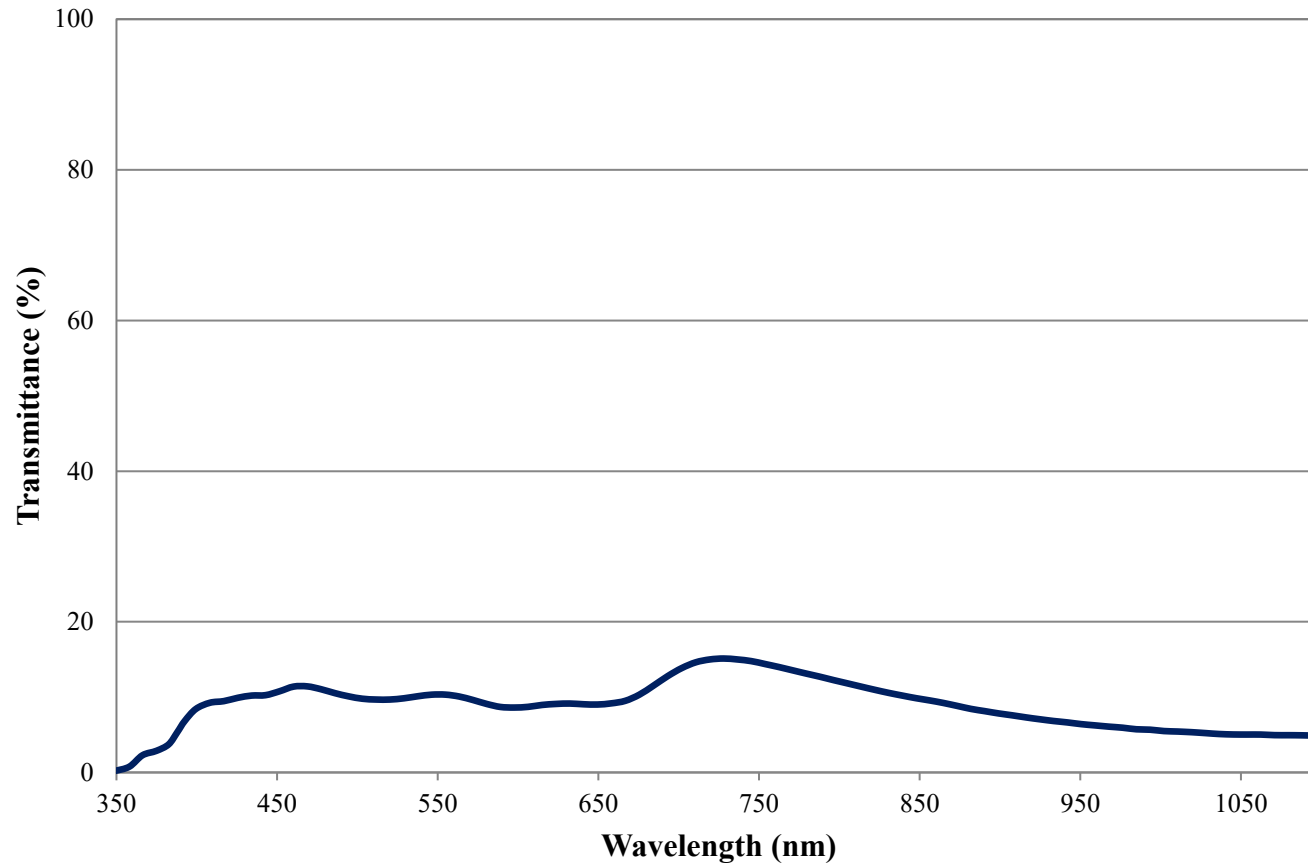

Coating Curve

Edmund Optics Inc.
USA | Asia | Europe

0.9 OD Mounted Neutral Density Filter FOR REFERENCE ONLY

COATING CURVE