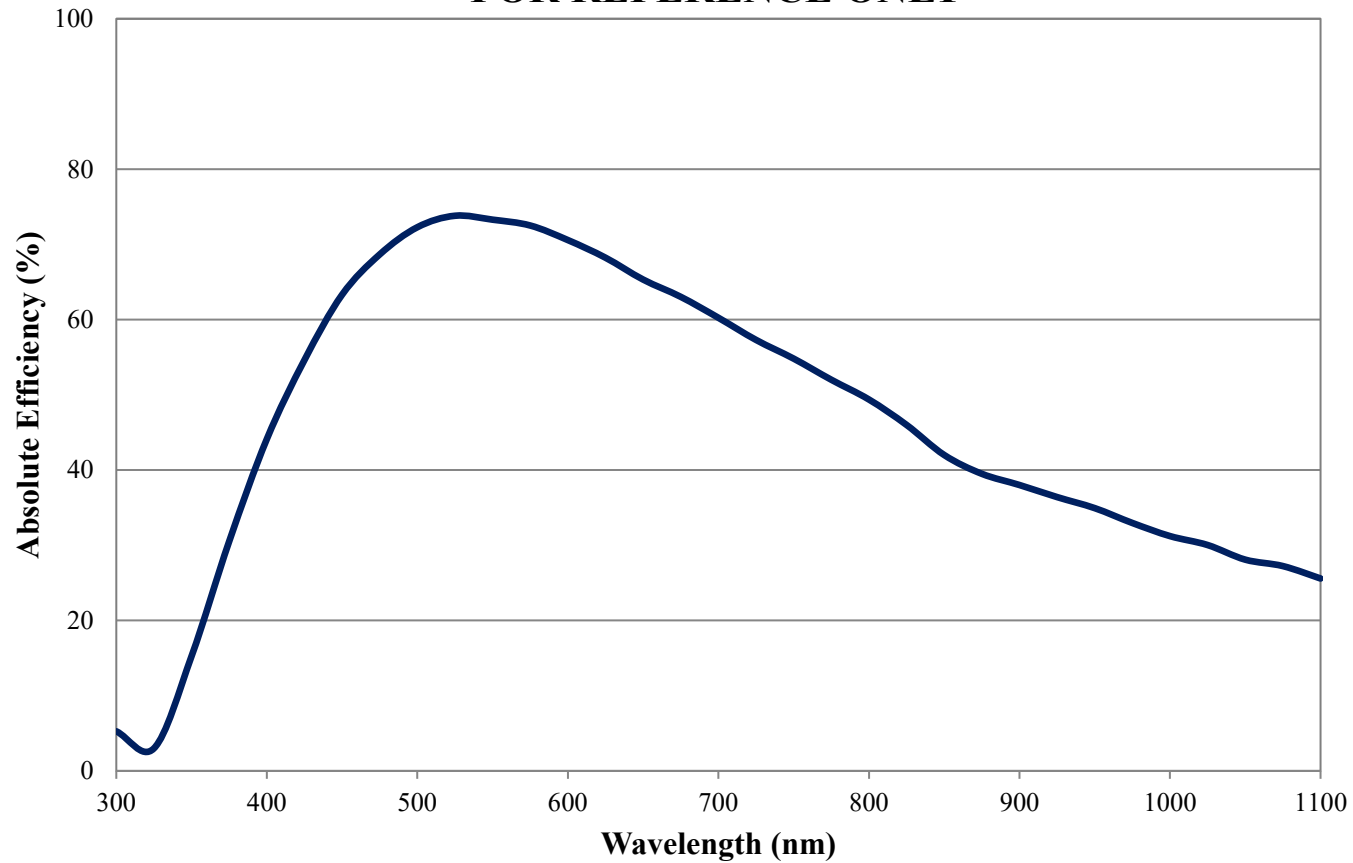

Coating Curve

Edmund Optics Inc.
USA | Asia | Europe

300 Grooves/mm Transmission Grating 17.5° Blaze Angle FOR REFERENCE ONLY

COATING CURVE