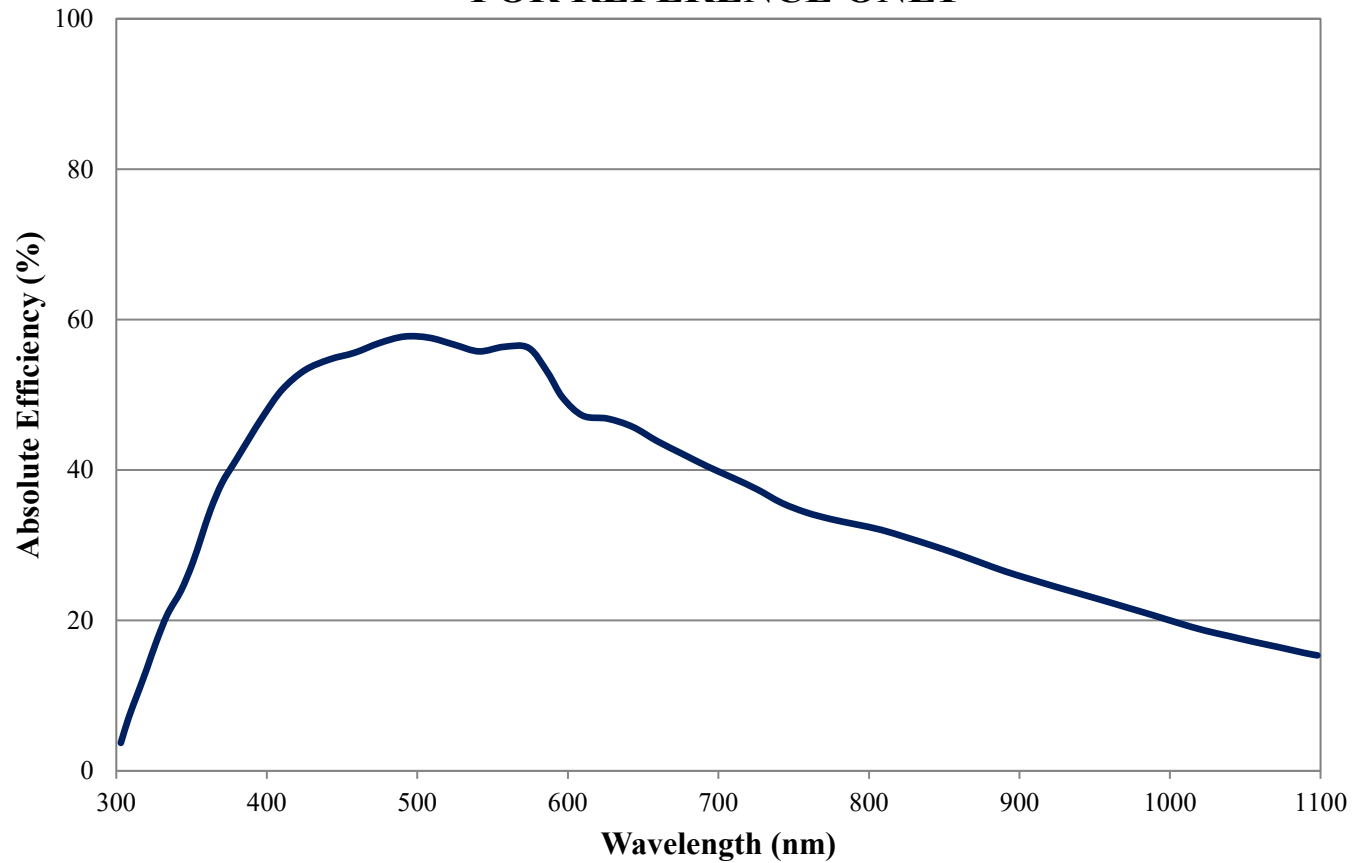

Coating Curve

Edmund Optics Inc.
USA | Asia | Europe

600 Grooves/mm Transmission Grating 28.7° Blaze Angle FOR REFERENCE ONLY

COATING CURVE