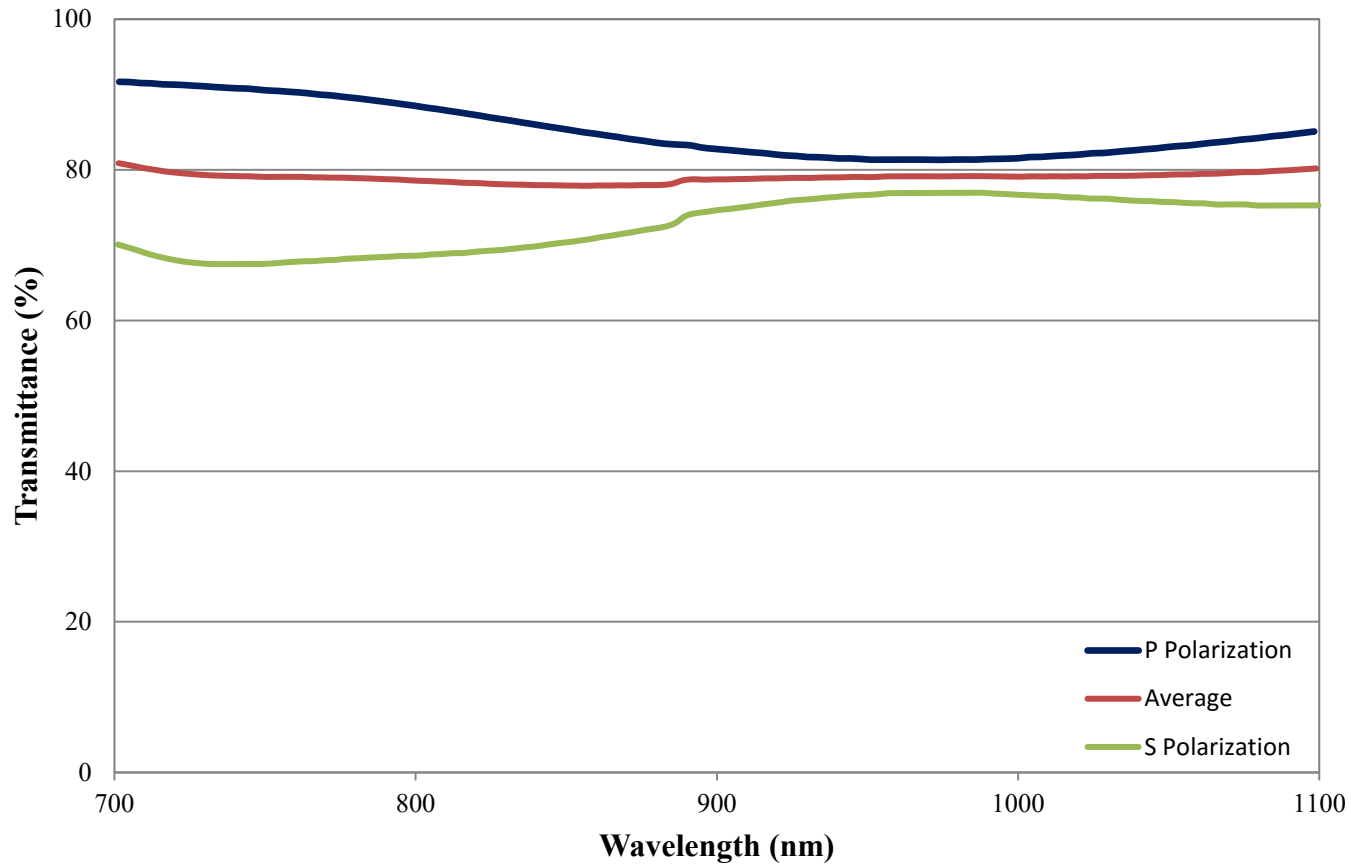

Coating Curve

Edmund Optics Inc.
USA | Asia | Europe

20R/80T NIR Plate Beamsplitter FOR REFERENCE ONLY

COATING CURVE