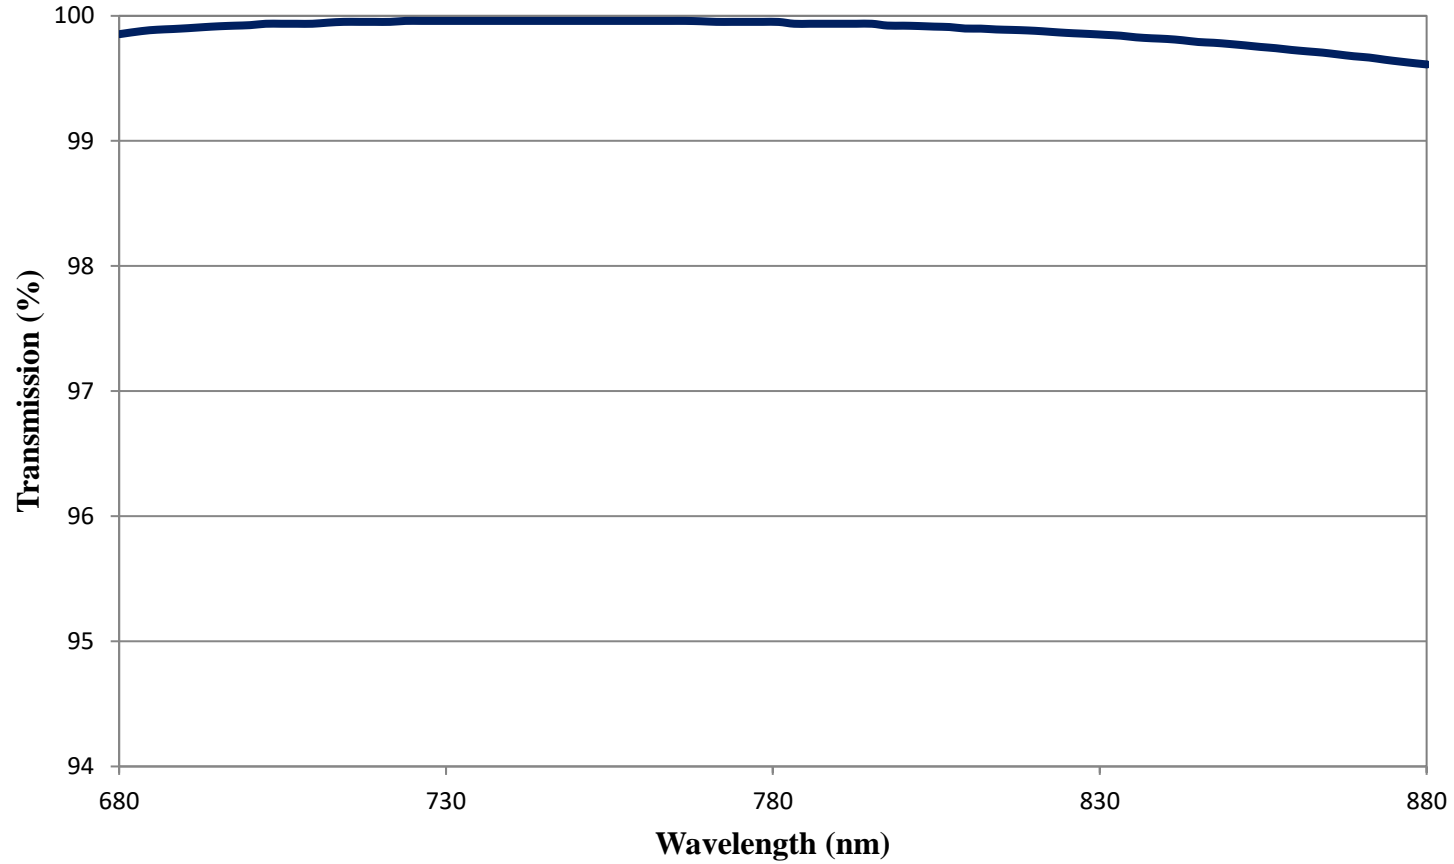

## 0.40 NA, 6.25mm FL, HOYA Molded Glass Aspheric Lens FOR REFERENCE ONLY

COATING CURVE