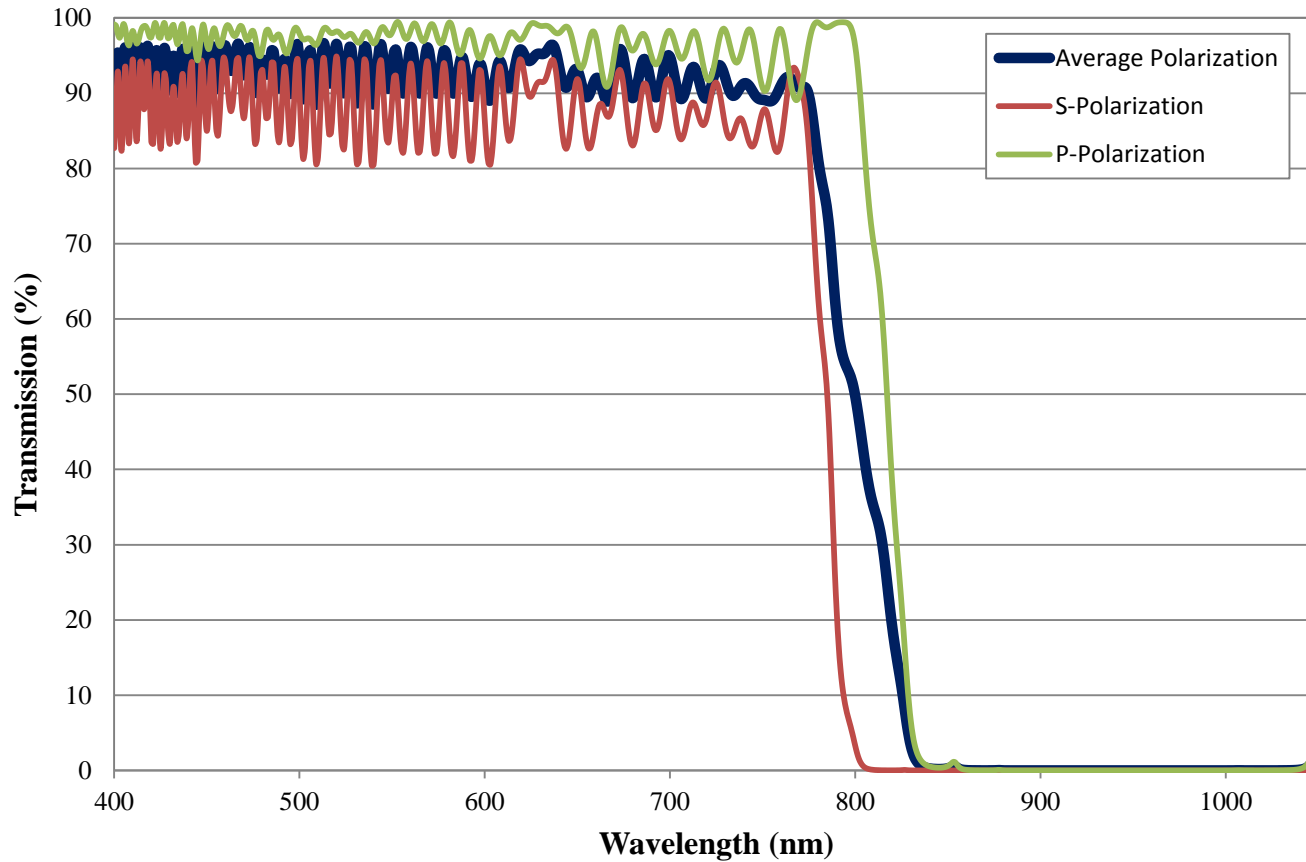

## 800nm Low GDD Dichroic Shortpass Filter FOR REFERENCE ONLY

COATING CURVE