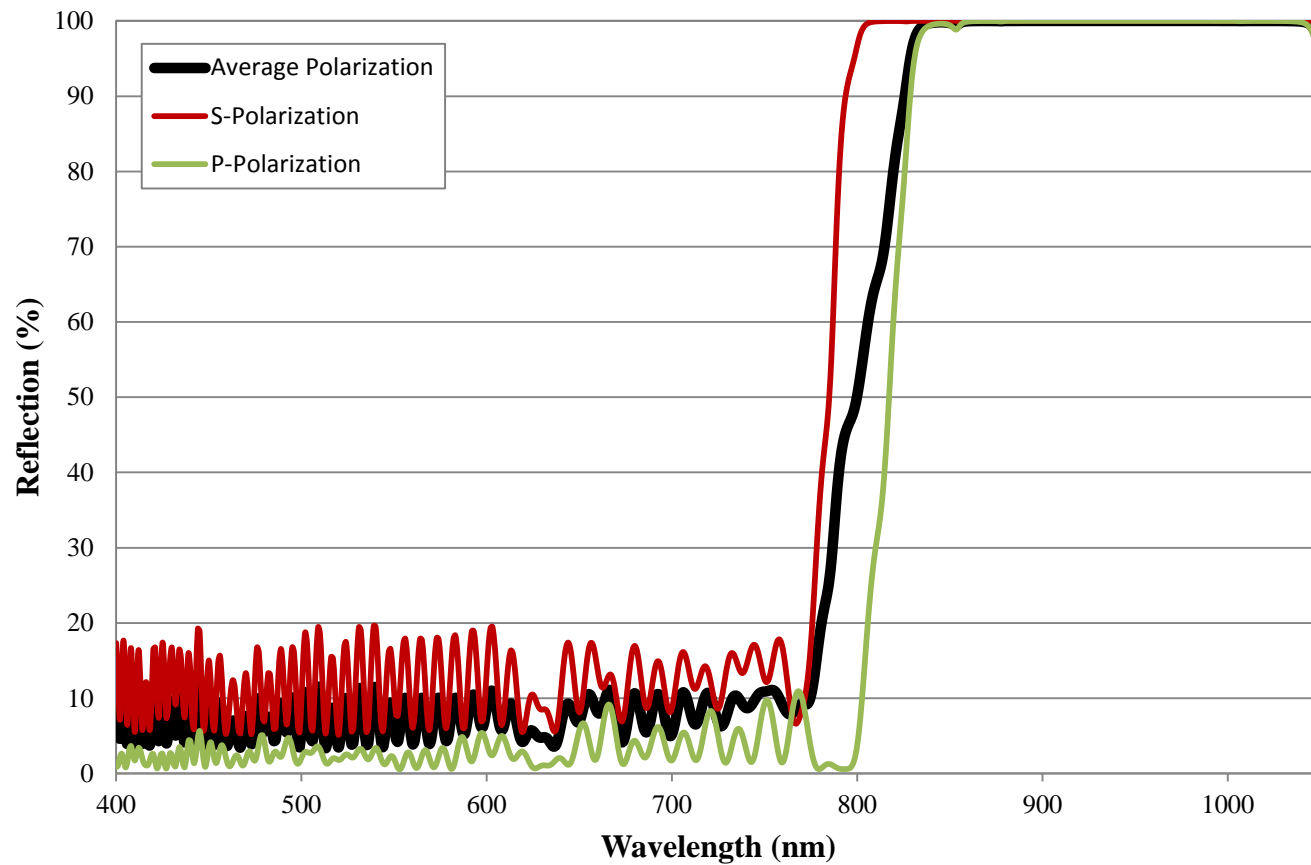

## 800nm Low GDD Dichroic Shortpass Filter FOR REFERENCE ONLY

COATING CURVE