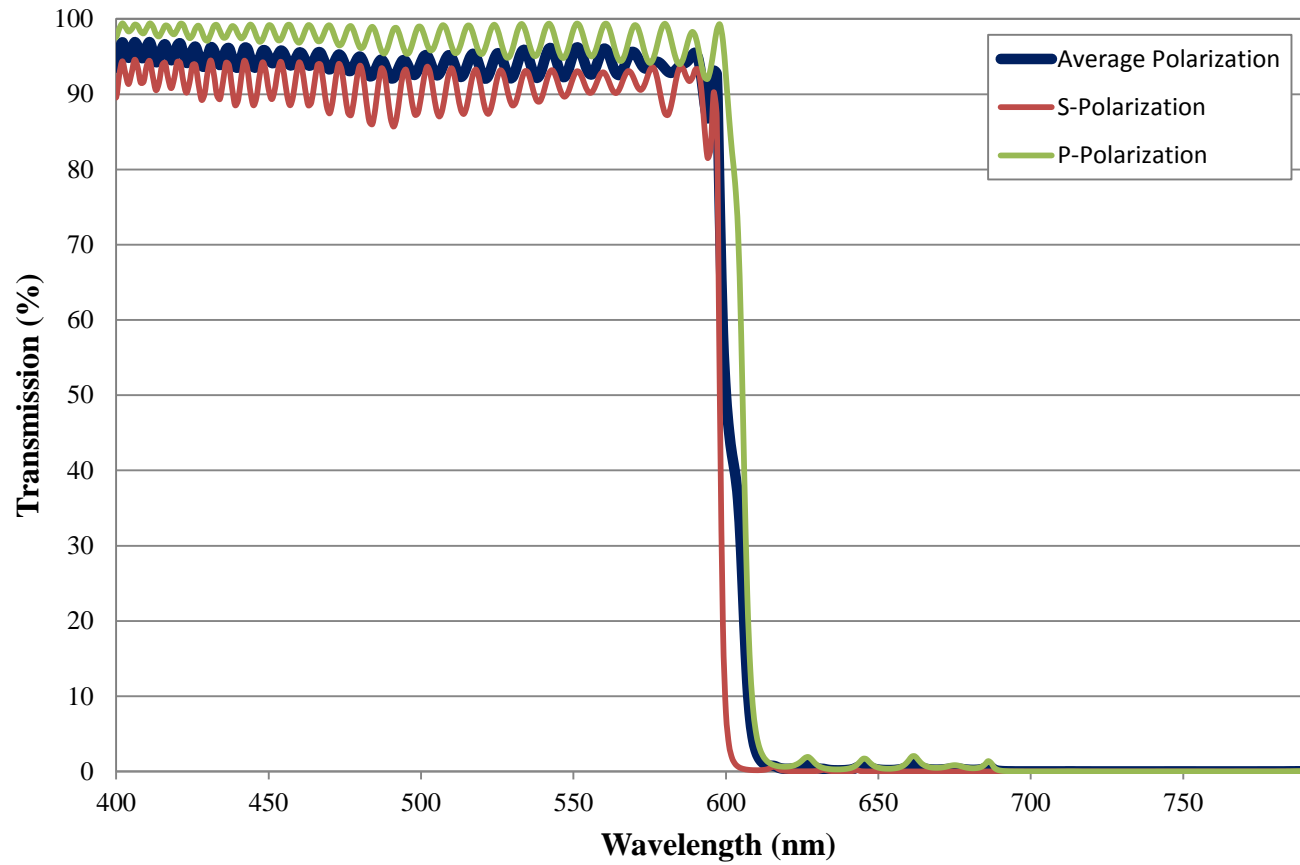

Coating Curve

Edmund Optics Inc.
USA | Asia | Europe

600nm Low GDD Dichroic Shortpass Filter FOR REFERENCE ONLY

COATING CURVE

Coating Curve

Edmund Optics Inc.
USA | Asia | Europe

COATING CURVE

600nm Low GDD Dichroic Shortpass Filter FOR REFERENCE ONLY