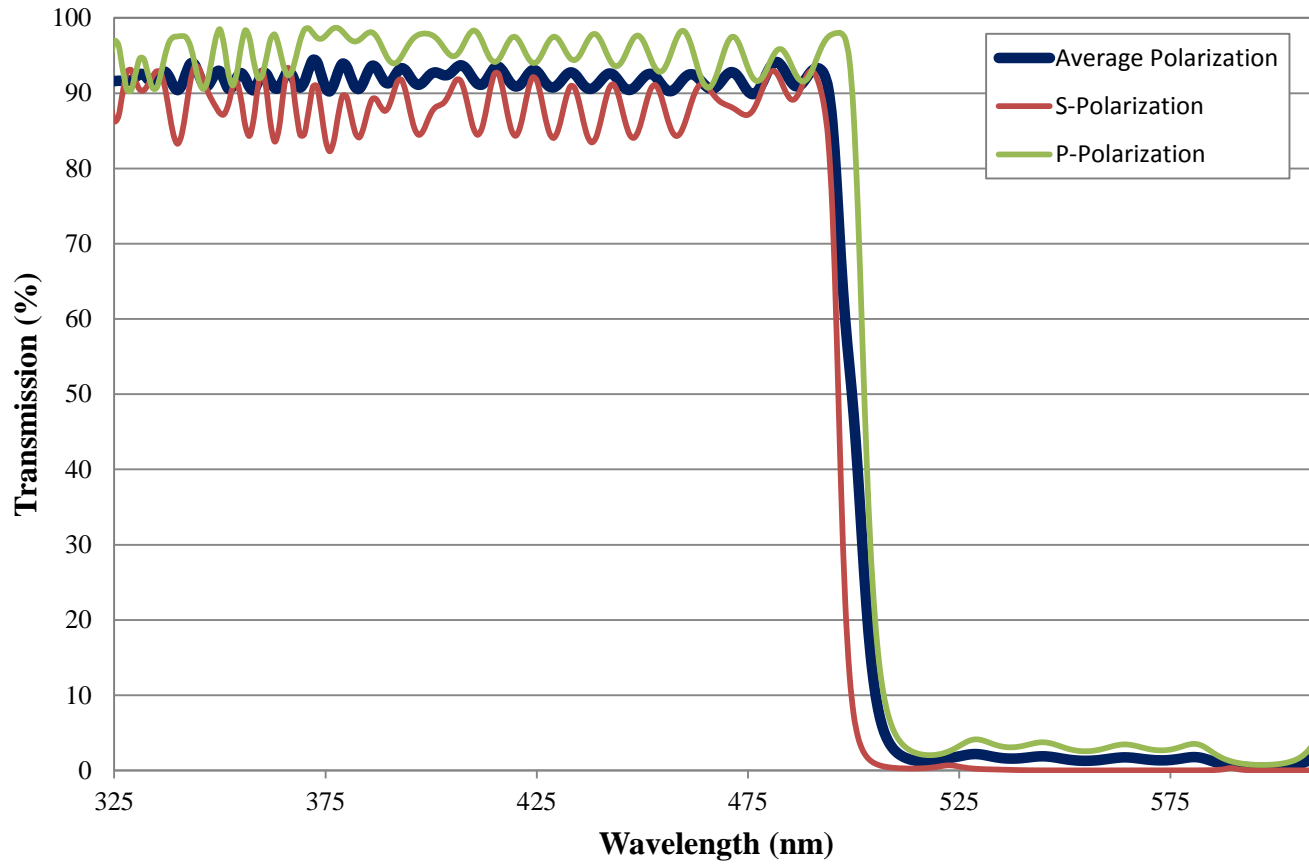

## 500nm Low GDD Dichroic Shortpass Filter FOR REFERENCE ONLY

COATING CURVE