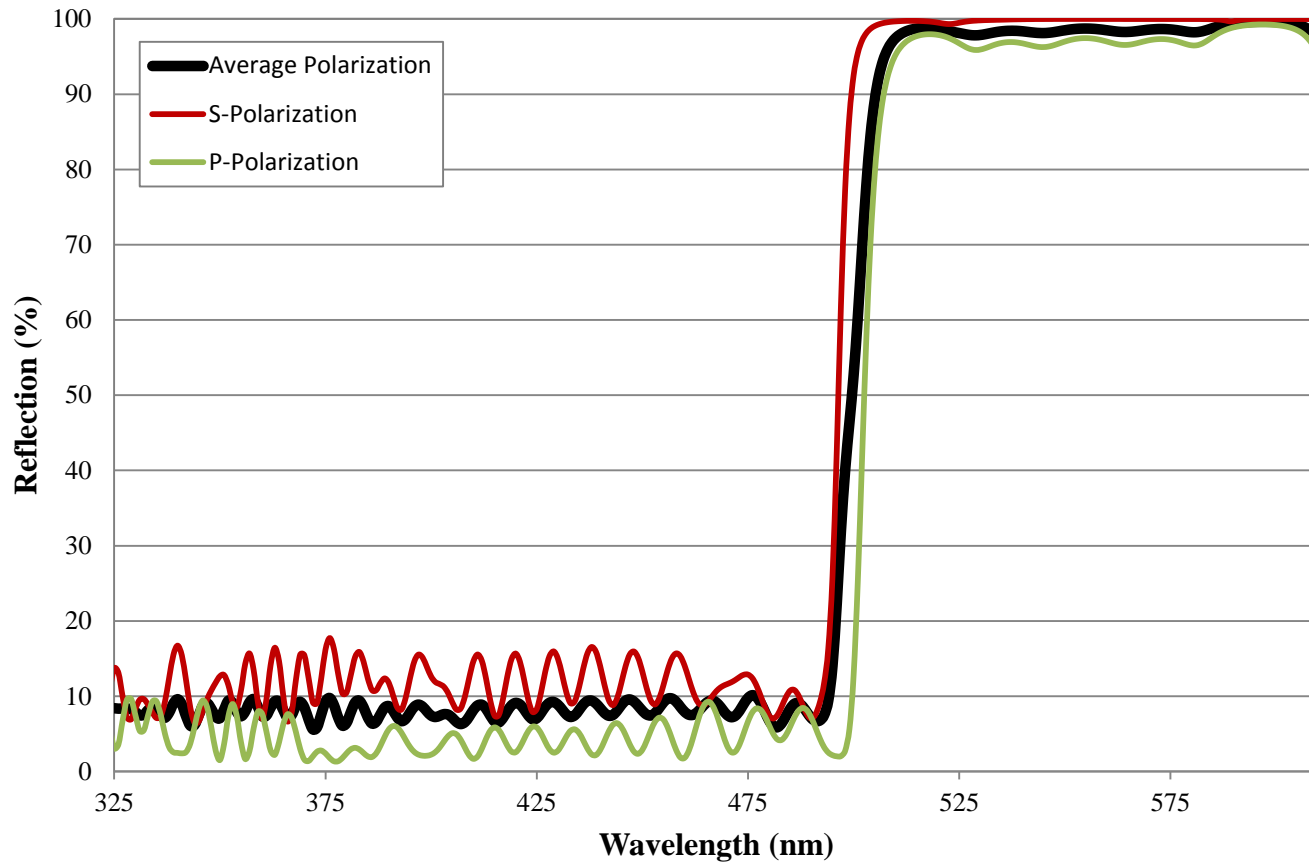

## 500nm Low GDD Dichroic Shortpass Filter FOR REFERENCE ONLY

COATING CURVE