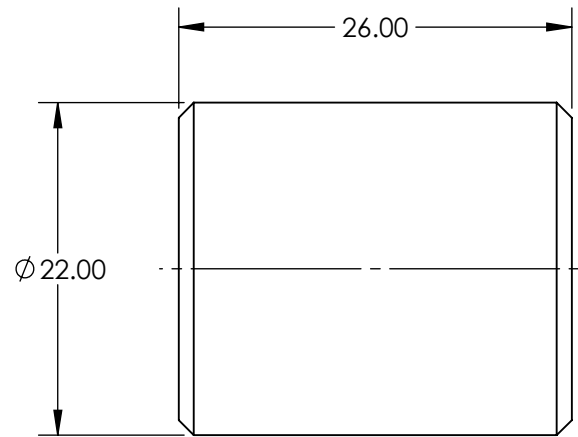

NOTES:
1. RoHS: COMPLIANT

SPECIFICATIONS SUBJECT TO CHANGE WITHOUT NOTICE
DIMENSIONS ARE FOR REFERENCE ONLY

**FOR INFORMATION ONLY:
DO NOT MANUFACTURE
PARTS TO THIS DRAWING**

EO[®] Edmund Optics[®]

THIRD ANGLE PROJECTION 		TITLE	LINE GENERATOR OPTIC FOR COMPACT LDM SERIES 60°	
ALL DIMS IN	mm	DWG NO	53759	SHEET 1 OF 1