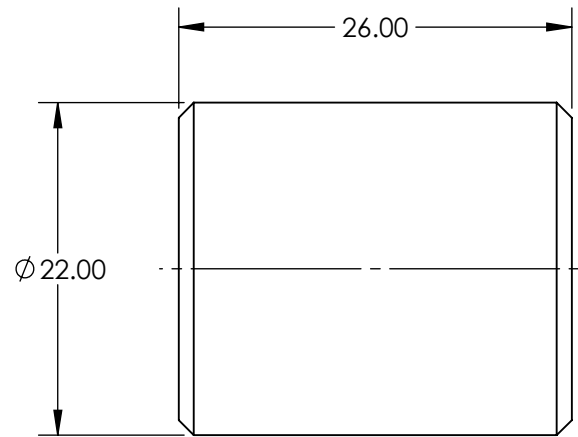

NOTES:
1. RoHS: COMPLIANT

SPECIFICATIONS SUBJECT TO CHANGE WITHOUT NOTICE
DIMENSIONS ARE FOR REFERENCE ONLY

**FOR INFORMATION ONLY:
DO NOT MANUFACTURE
PARTS TO THIS DRAWING**

EO[®] Edmund Optics[®]

THIRD ANGLE PROJECTION 		TITLE	LINE GENERATOR OPTIC FOR COMPACT LDM SERIES 28°	
ALL DIMS IN	mm	DWG NO	53757	SHEET 1 OF 1