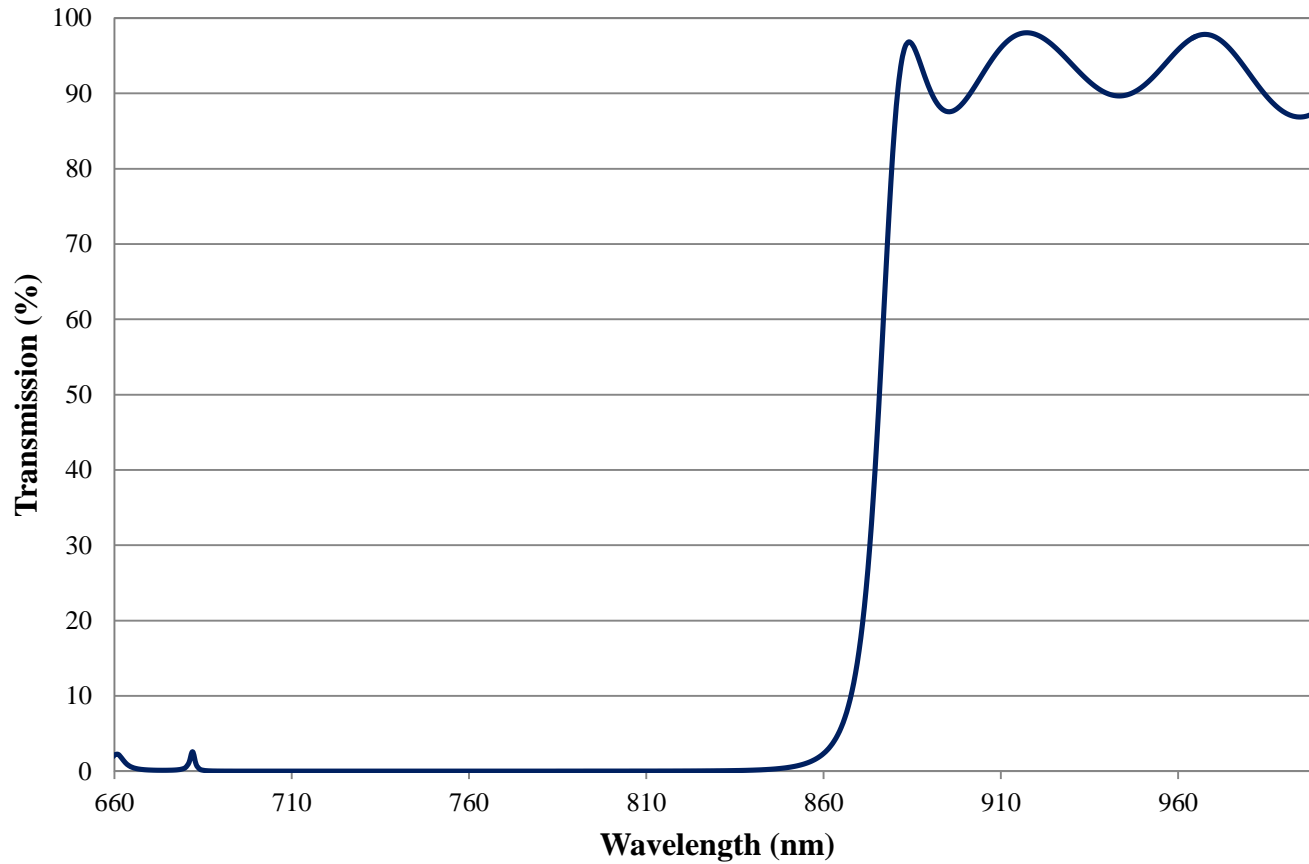

## 875nm Techspec Longpass Filter: OD >2.0 Coating Performance FOR REFERENCE ONLY