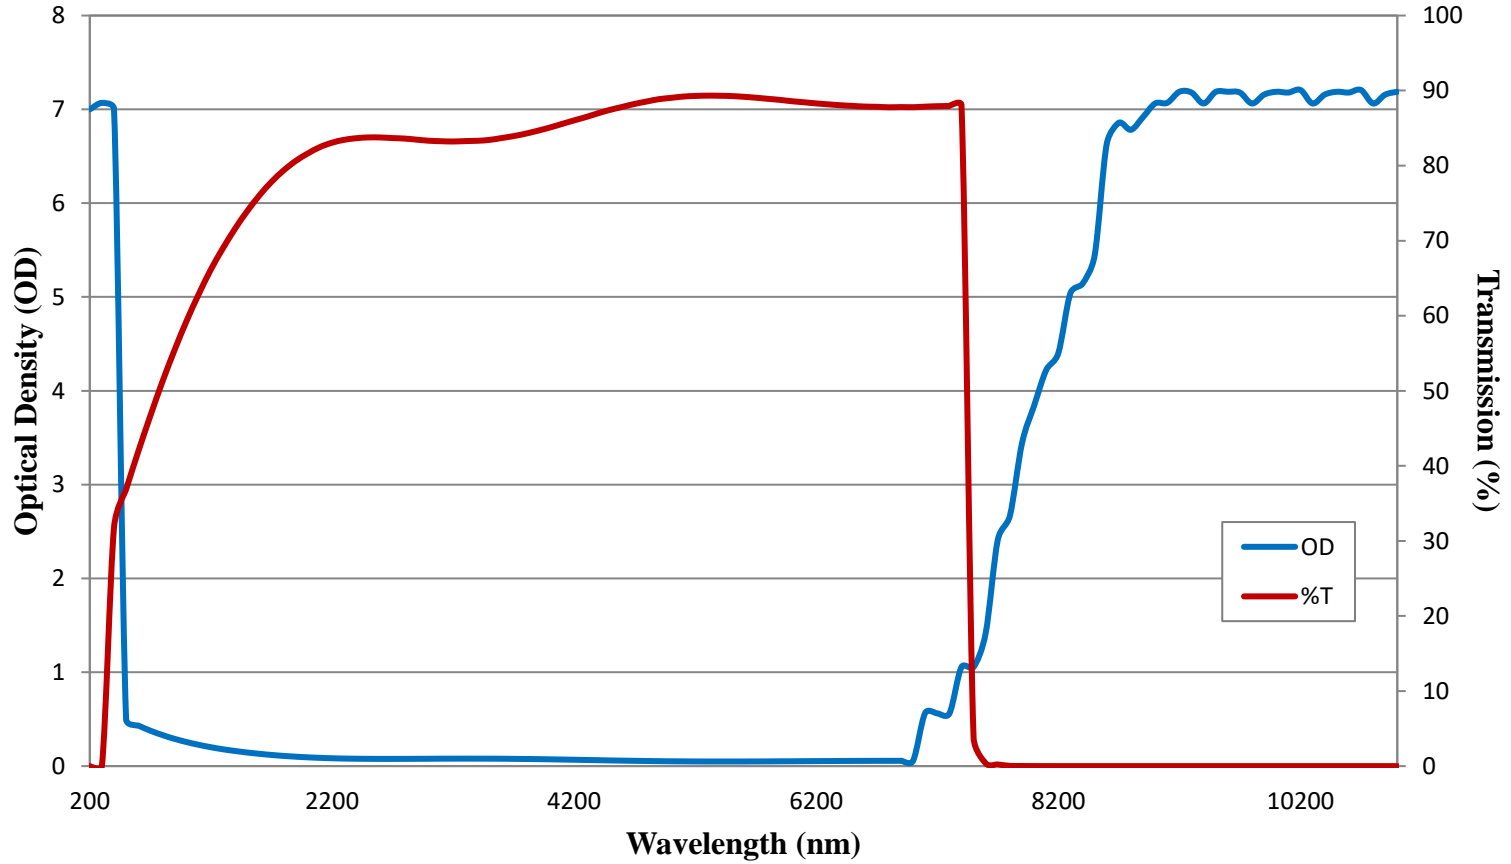

Performance Curve

Edmund Optics Inc.
USA | Asia | Europe

LS01 Laser Safety Eyewear OD/Transmission FOR REFERENCE ONLY

PERFORMANCE CURVE