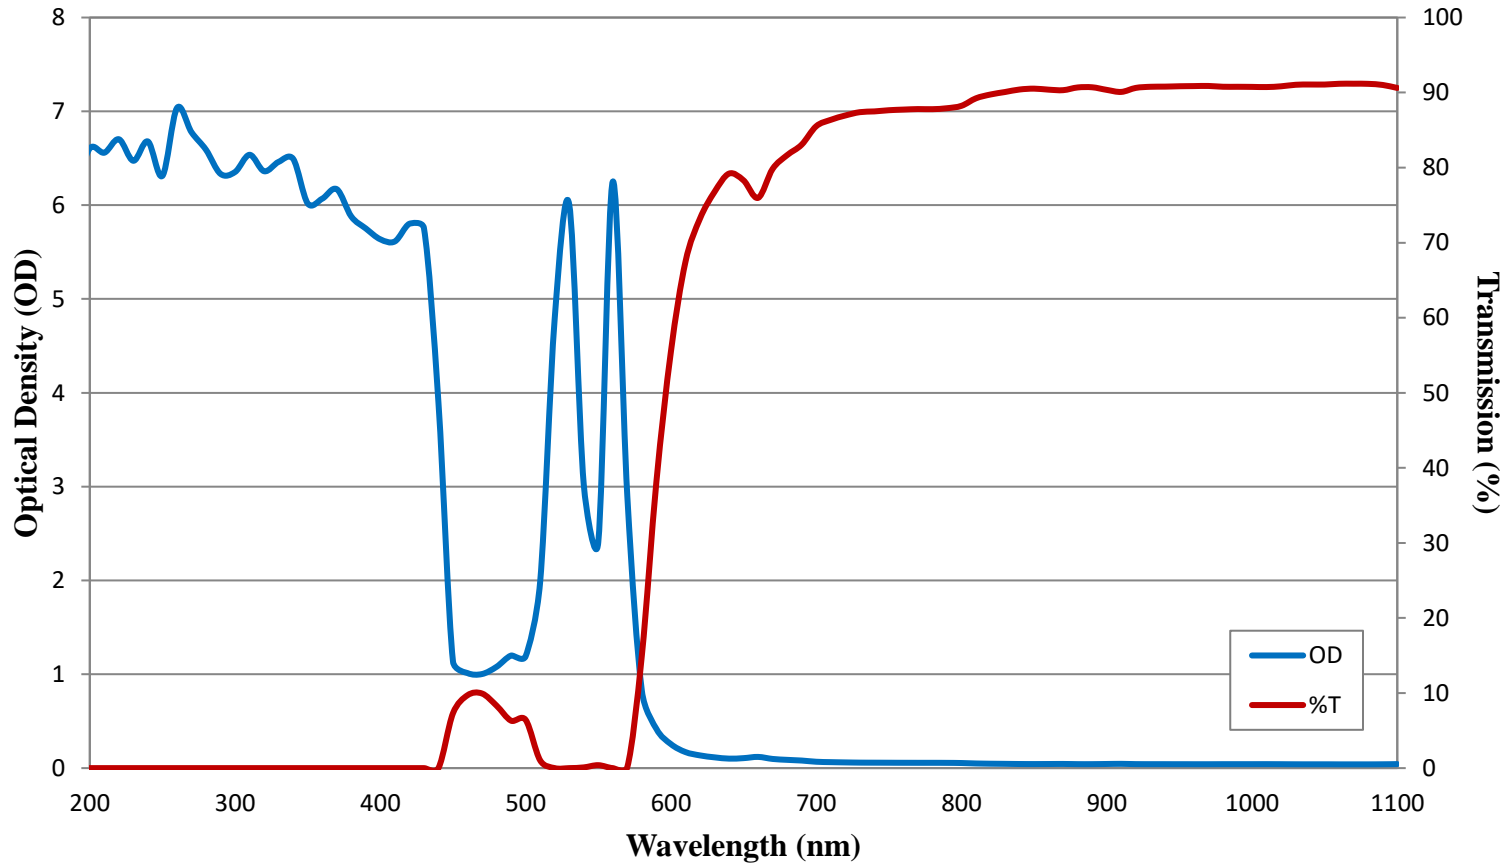

Performance Curve

Edmund Optics Inc.
USA | Asia | Europe

LS03 Laser Safety Eyewear OD/Transmission FOR REFERENCE ONLY

PERFORMANCE CURVE