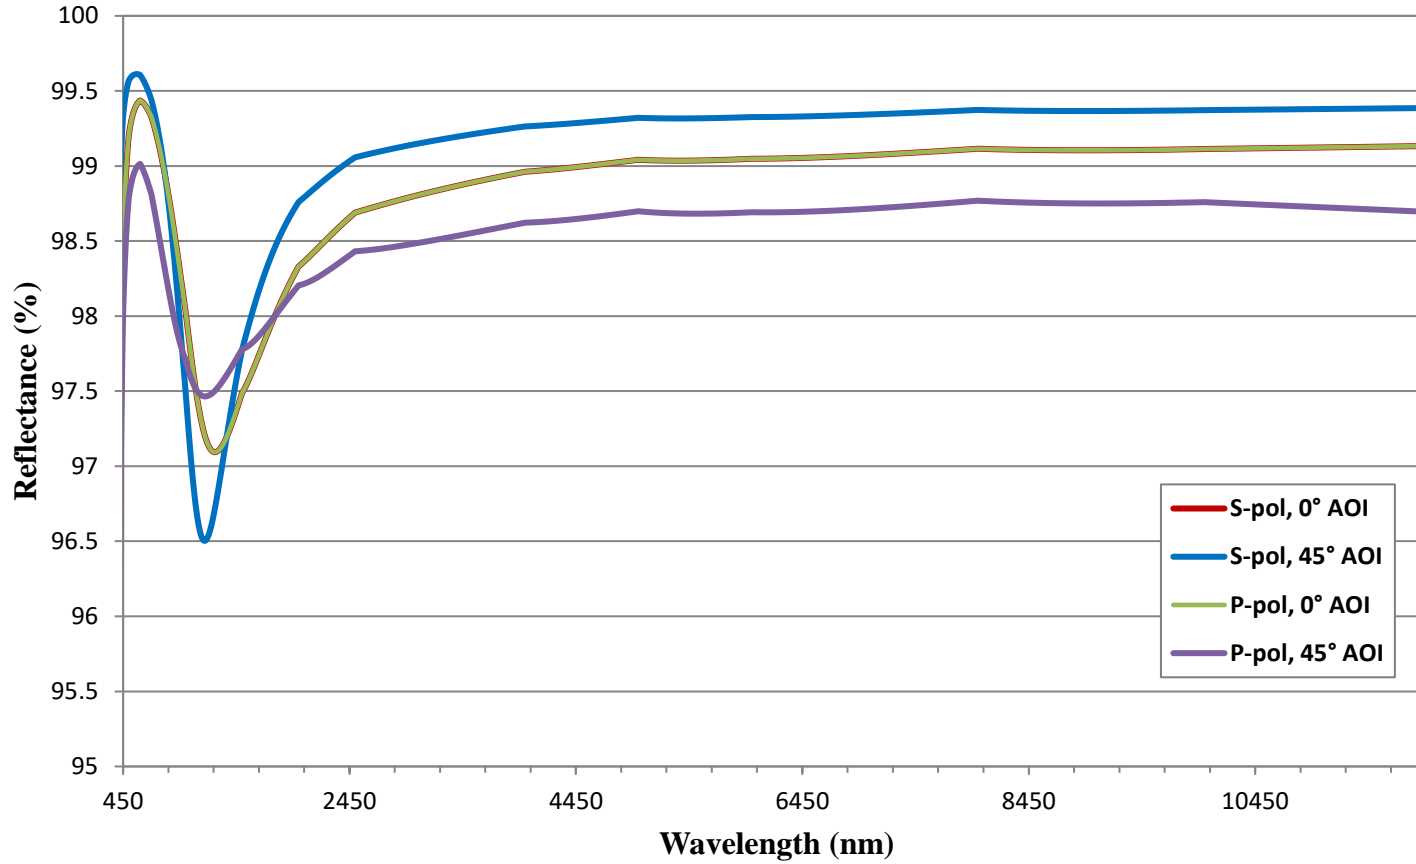

Coating Curve

Edmund Optics Inc.
USA | Asia | Europe

Silver Precision Broadband Laser Mirror FOR REFERENCE ONLY

COATING CURVE