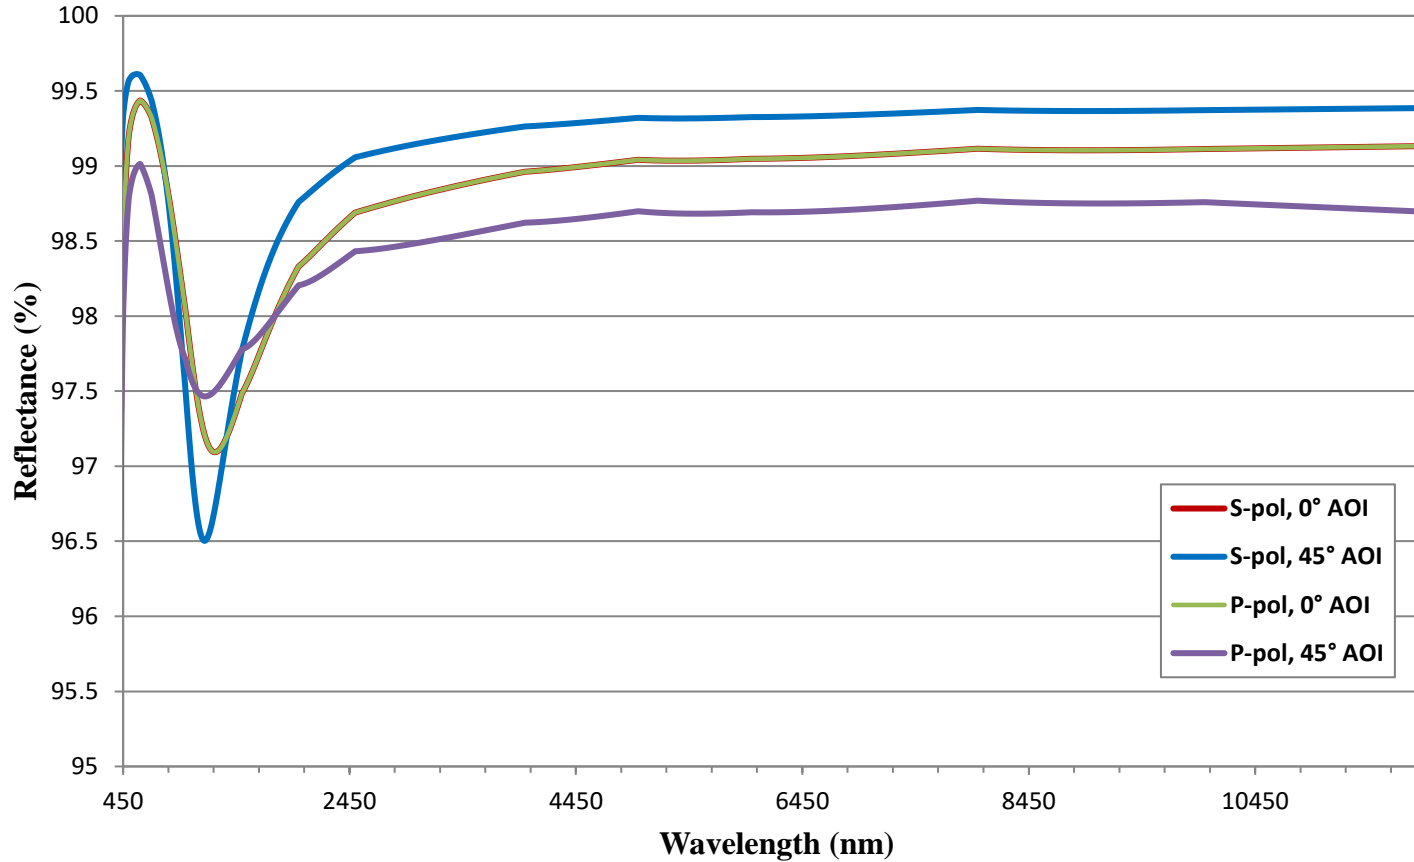

Coating Curve

Edmund Optics Inc.
USA | Asia | Europe

Silver Precision Broadband Laser Mirror FOR REFERENCE ONLY

COATING CURVE