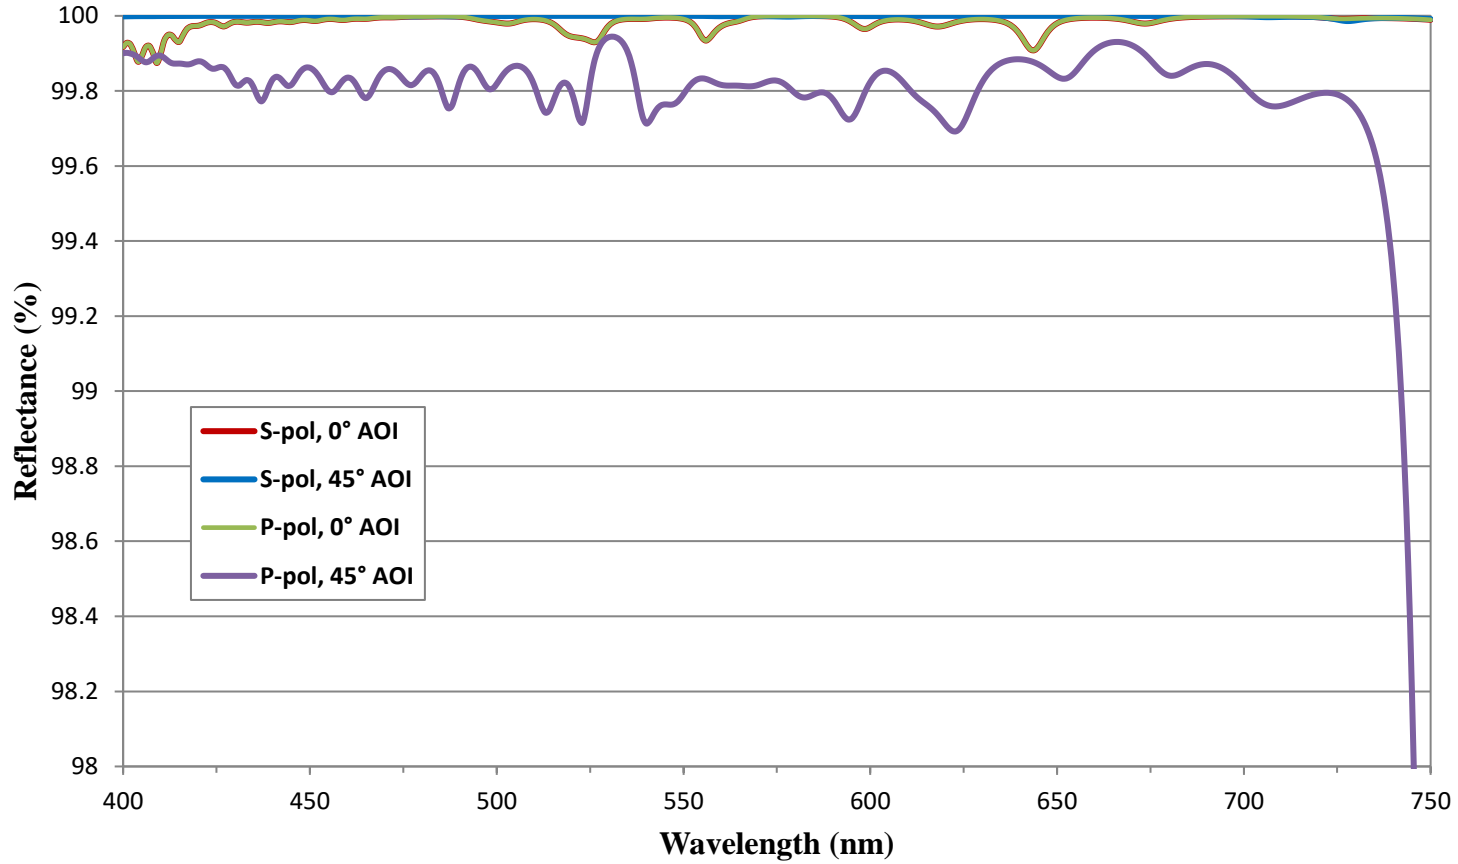

## VIS Precision Broadband Laser Mirror FOR REFERENCE ONLY

COATING CURVE