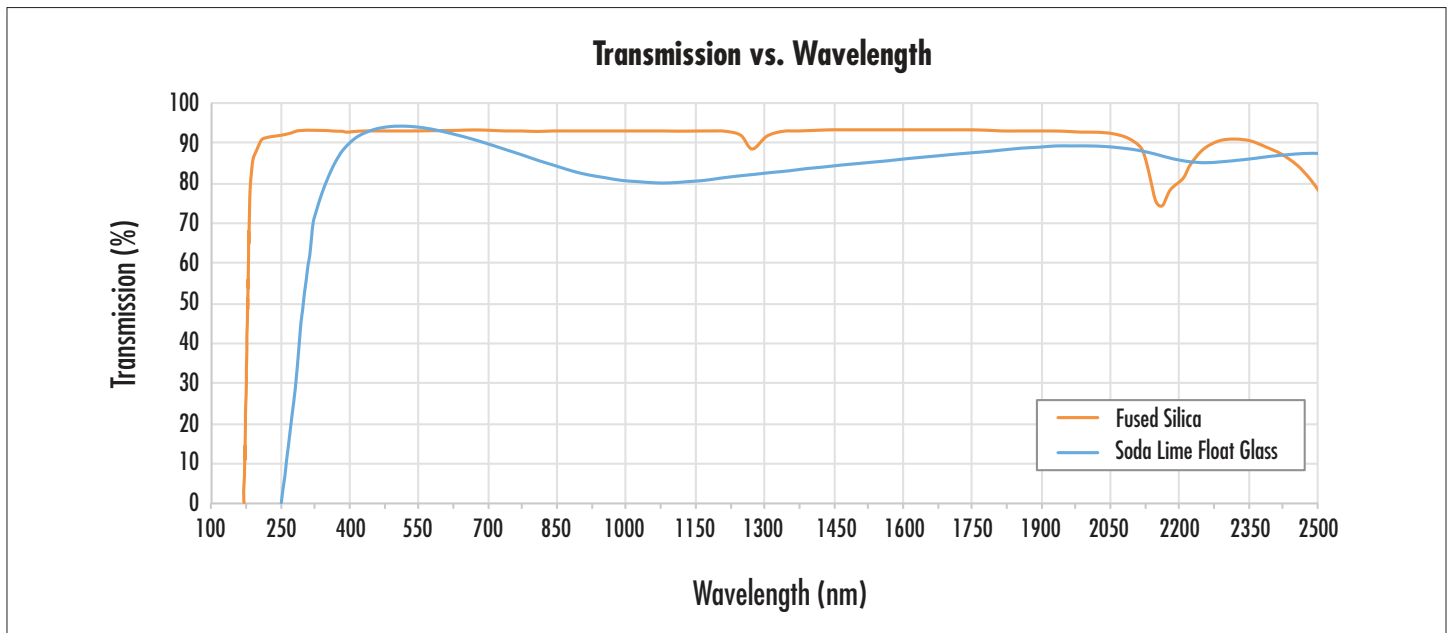

GROUND GLASS DIFFUSERS

- Available in Sizes Ranging from 5mm Diameter to 250mm Square
- Available with Fused Silica or Soda Lime Substrates
- Evenly Ground Surface for Even Diffusion

© COPYRIGHT 2018 EDMUND OPTICS, INC. ALL RIGHTS RESERVED