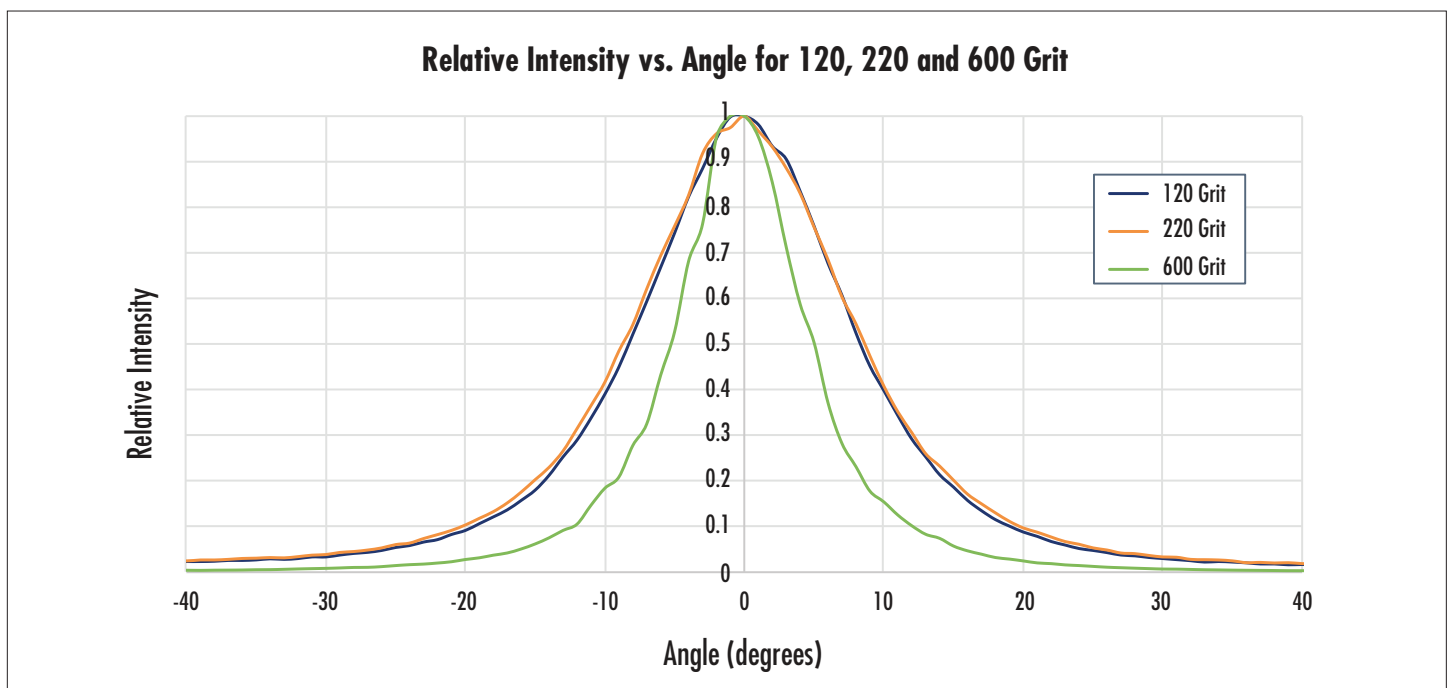

GROUND GLASS DIFFUSERS

- Available in Sizes Ranging from 5mm Diameter to 250mm Square
- Available with Fused Silica or Soda Lime Substrates
- Evenly Ground Surface for Even Diffusion

© COPYRIGHT 2018 EDMUND OPTICS, INC. ALL RIGHTS RESERVED